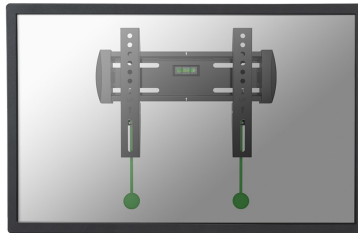

NM-W120BLACK

NEOMOUNTS BY NEWSTAR SELECT TV WALL

Neomounts by Newstar Select TV/Monitor
Wall Mount (fixed) for 10"-40" Screen -
Black

SPECIFICATIONS

Color	Black
Distance to wall	2,6 cm
Height adjustment	None
Max. screen size	40
Max. weight	20
Min. screen size	10
Min. weight	0
Screens	1
Type	Fixed
VESA maximum	200x200 mm
VESA minimum	75x75 mm
VESA pattern	75x75 100x100 100x200 200x200 200x100
Warranty	5 year
EAN code	8717371444969

The Neomounts Select Neomounts Select wall mount, model NM-W120BLACK is a fixed wall mount for flat screens up to 40". This mount is a great choice when you want the ultimate viewing flexibility with your flat screen. Depth of this mount is 2,9 centimetres.

Neomounts Select Neomounts Select NM-W120BLACK is suitable for screens up to 40" (100 cm). The weight capacity of this product is 20 kg. The wall mount is suitable for screens that meet VESA hole patterns between 75x75 and 200x200 mm.

Create a clean design ambiance for your flat screen TV in a living room, bedroom or public environment.

All installation material is included with the product.

NM-W120BLACK

NEOMOUNTS BY NEWSTAR SELECT TV WALL