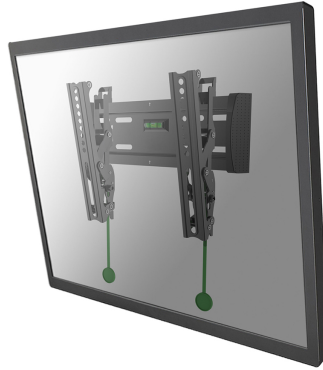

NM-W125BLACK

NEOMOUNTS BY NEWSTAR SELECT TV WALL

Neomounts by Newstar Select TV/Monitor
Wall Mount (tiltable) for 10"-40" Screen -
Black

SPECIFICATIONS

Color	Black
Distance to wall	3,5 cm
Height adjustment	None
Max. screen size	40
Max. weight	20
Min. screen size	10
Min. weight	0
Screens	1
Tilt (degrees)	15°
Type	Tilt
VESA maximum	200x200 mm
VESA minimum	75x75 mm
VESA pattern	75x75 100x100 100x200 200x200 200x100
Warranty	5 year
EAN code	8717371444976

The Neomounts Select wall mount, model NM-W125BLACK is a tiltable wall mount for flat screens up to 40". This mount is a great choice when you want the ultimate viewing flexibility with your flat screen.

Neomounts Selects' tilt (15°) technology allows the mount to change to a viewing angle to fully benefit from the capabilities of the flat screen. Ideal for flat screens that are mounted higher on the wall. The depth of this mount is 3,5 centimetres.

Neomounts Select NM-W125BLACK is suitable for screens up to 40" (100 cm). The weight capacity of this product is 20 kg. The wall mount is suitable for screens that meet VESA hole pattern 75x75 to 200x200 mm.