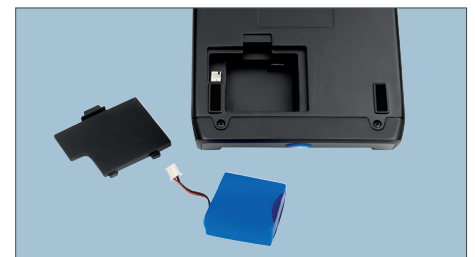

## SAFESCAN LB-105 RECHARGEABLE BATTERY

Use your Safescan 135i, 155i & 165i anywhere you need to check for counterfeit banknotes. With this rechargeable lithium battery, you can get up to 30 hours of operation without having to plug in a power adapter. Ideal for portable use and any situation where you may not have instant access to a power outlet, or where uninterrupted power supply may be an issue.

- Suitable for Safescan 135i, 145ix, 155i & 165i
- Rechargeable lithium battery
- Lasts up to 30 hours
- Power 10.8V/600mA
- Dimensions: 37 x 16 x 38mm
- Weight: 48 gr

LASTS UP TO 30 HOURS

SUITABLE FOR SAFESCAN 135i, 145IX, 155i & 165i

IDEAL FOR PORTABLE USE

## PACKAGE CONTENTS

- Safescan LB-105 Rechargeable battery