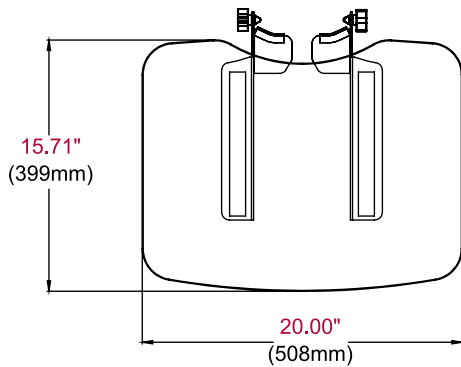

ACC-GS1	SmartMount® Tempered Glass Shelf for Peerless-AV® Carts or Stands

Product Specifications

	DIMENSIONS (W x H x D)	PRODUCT WEIGHT	LOAD CAPACITY	FINISH	AVAILABLE COLORS
ACC-GS1	20.00" x 3.59" x 17.31" (508 x 91 x 440mm)	13lb (5.91kg)	10lb (4.5kg) per shelf	Textured powder coat	Black

Package Specifications

	PACKAGE SIZE (W x H x D)	PACKAGE SHIP WEIGHT	PACKAGE UPC CODE	PACKAGE CONTENTS	UNITS IN PACKAGE
ACC-GS1	18.50" x 4.38" x 24.38" (470 x 111 x 619mm)	14lb (6.36kg)	735029305309	Tempered Glass Shelf and Mounting hardware	1

1. **Compatible with:**
2. **SR560M(-AB)(-AW):** SmartMount® Flat Panel Cart for 32" to 75" Displays
   - **SR575M:** SmartMount® Full Featured Flat Panel Cart for 32" to 75" Displays
   - **SR555M:** SmartMount® Flat Panel Video Conferencing Cart for 40" to 55" Displays
   - **SR598:** SmartMount® Flat Panel Cart for 55" to 98" Displays
   - **SS560F:** SmartMount® Flat Panel Floor Stand for 32" to 75" Displays
   - **SS560M:** SmartMount® Flat Panel Floor Stand for 32" to 75" Displays
   - **SS560G:** SmartMount® Flat Panel Floor Stand for 32" to 75" Displays

All dimensions = inch (mm)

Architect Specifications

The SmartMount® Tempered Glass Shelf shall be a Peerless-AV® model ACC-GS1 and shall be located where indicated on the plans. Assembly and installation shall be done according to instructions provided by the manufacturer.

Visit peerless-av.com to see the complete line of AV solutions from Peerless-AV, including outdoor displays, wireless, kiosks, digital audio, display mounts, projector mounts, carts/stands, and a full assortment of accessories.

Peerless-AV
2300 White Oak Circle
Aurora, IL 60502 USA
(800) 865-2112
(630) 375-5100
Fax: (800) 359-6500

Peerless-AV Europe
Unit 3 Watford Interchange
Colonial Way, Watford
Herts, WD24 4WP
United Kingdom
+44 (0) 1923 200100
Fax: +44 (0) 1923 200101

Peerless-AV de México
Unit 3 Watford Interchange
Ave de las Industrias 413
Parque Industrial Escobedo
Escobedo, N.L.,
Mexico 66050
+52 (81) 8384-8300
Fax: +52 (81) 8384-8360