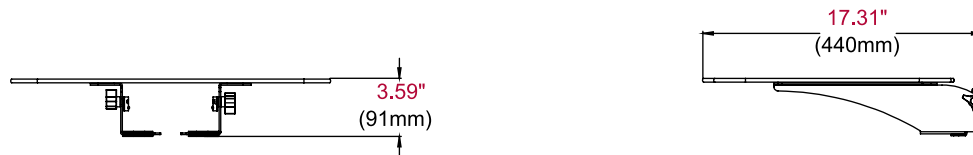

ACC-GS1	SmartMount® Tempered Glass Shelf for Peerless-AV® Carts or Stands

Product Specifications

	DIMENSIONS (W x H x D)	PRODUCT WEIGHT	LOAD CAPACITY	FINISH	AVAILABLE COLORS
ACC-GS1	20.00" x 3.59" x 17.31" (508 x 91 x 440mm)	13lb (5.91kg)	10lb (4.5kg) per shelf	Textured powder coat	Black

Package Specifications

	PACKAGE SIZE (W x H x D)	PACKAGE SHIP WEIGHT	PACKAGE UPC CODE	PACKAGE CONTENTS	UNITS IN PACKAGE
ACC-GS1	18.50" x 4.38" x 24.38" (470 x 111 x 619mm)	14lb (6.36kg)	735029305309	Tempered Glass Shelf and Mounting hardware	1

1. **Compatible with:**
2. **SR560M(-AB)(-AW):** SmartMount® Flat Panel Cart for 32" to 75" Displays
   - **SR575M:** SmartMount® Full Featured Flat Panel Cart for 32" to 75" Displays
   - **SR555M:** SmartMount® Flat Panel Video Conferencing Cart for 40" to 55" Displays
   - **SR598:** SmartMount® Flat Panel Cart for 55" to 98" Displays
   - **SS560F:** SmartMount® Flat Panel Floor Stand for 32" to 75" Displays
   - **SS560M:** SmartMount® Flat Panel Floor Stand for 32" to 75" Displays
   - **SS560G:** SmartMount® Flat Panel Floor Stand for 32" to 75" Displays

All dimensions = inch (mm)

Architect Specifications

The SmartMount® Tempered Glass Shelf shall be a Peerless-AV® model ACC-GS1 and shall be located where indicated on the plans. Assembly and installation shall be done according to instructions provided by the manufacturer.

Visit peerless-av.com to see the complete line of AV solutions from Peerless-AV, including outdoor displays, wireless, kiosks, digital audio, display mounts, projector mounts, carts/stands, and a full assortment of accessories.

Peerless-AV
2300 White Oak Circle
Aurora, IL 60502 USA
(800) 865-2112
(630) 375-5100
Fax: (800) 359-6500

Peerless-AV Europe
Unit 3 Watford Interchange
Colonial Way, Watford
Herts, WD24 4WP
United Kingdom
+44 (0) 1923 200100
Fax: +44 (0) 1923 200101

Peerless-AV de México
Unit 3 Watford Interchange
Ave de las Industrias 413
Parque Industrial Escobedo
Escobedo, N.L.,
Mexico 66050
+52 (81) 8384-8300
Fax: +52 (81) 8384-8360