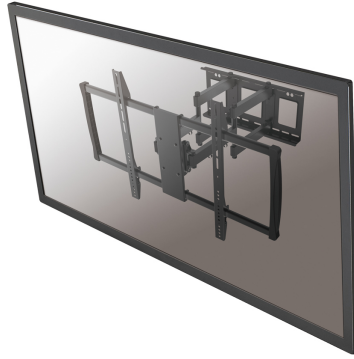

LFD-W8000

Neomounts by Newstar TV/Monitor Wall Mount (Full Motion) for 60"-100" Screen - Black

NEOMOUNTS BY NEWSTAR TV WALL MOUNT

SPECIFICATIONS

Color	Black
Distance to wall	7 - 62,5 cm
Height adjustment	None
Max. screen size	100
Max. weight	80
Min. screen size	60
Min. weight	0
Screens	1
Swivel (degrees)	90°
Tilt (degrees)	20°
Type	Full motion
	Tilt
	Swivel
VESA maximum	900x600 mm
VESA minimum	200x200 mm
VESA pattern	200x200
	200x300
	200x400
	300x200
	300x300
	350x350
	400x400
	400x300
	400x600
	440x400
	500x400
	600x200
	600x300
	600x400
	600x500
	680x300
	800x200
	800x400
	800x500
	800x600
	800x800
	900x600
Warranty	5 year
EAN code	8717371445447

The Neomounts by Newstar wall mount, LFD-W8000 is a full swing tilt- and swivel wall mount for flat screens up to 100" (254 cm). This mount is a great choice when you want the ultimate viewing flexibility with your flat screen TV. Effortless pull the display out from the wall, position it in almost any direction, turn it around corners and then smoothly return it to the wall when finished.

Neomounts by Newstars? tilt (-15°|+5°) and swivel (-45°|+45°) technology allows the mount to change to any viewing angle to fully benefit from the capabilities of the flat screen. The mount is easily depth adjustable from 7 to 62.5 centimetres. A cable management conceals and routes cables from mount to flat screen. Hide your cables to keep living room, bedroom or home cinema installation nice and tidy.

Neomounts by Newstar LFD-W8000 has three pivot points and is suitable for screens up to 100" (254 cm). The weight capacity of this product is 80 kg each screen. The wall mount is suitable for screens that meet VESA hole pattern 200x200 to 900x600mm.