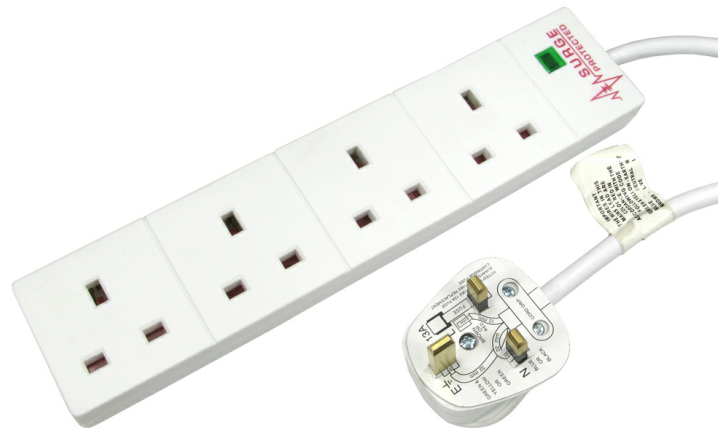

4 Way Surge Protected Power Block

Details correct on: 08/08/2016

Notification	
Product Code	RB-05M04SPD
Short Description	5mtr, surge protected, 4 sockets
Full Description	<p>Introducing our power extension blocks. Our 4 way extension blocks are perfect for home and office use and has a 5 metre cable to provide power to work stations and any home or office equipment that uses a standard UK plug.</p> <p>This product is surge protected to provide better protect to electrical equipment.</p>
Extra Information	<p>Specification</p> <ul style="list-style-type: none"> • 13A 4G Ext. Socket • 5m x 1.25mm Cable • Surge and Spike Protected • BS6500 • BS5733/A