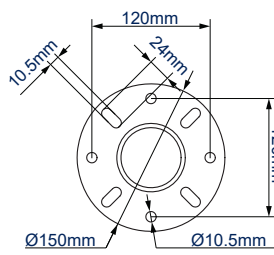

CEILING MOUNT
TOP VIEW