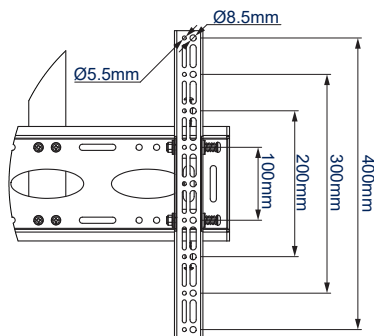

INTERFACE ARM
CLOSE UP VIEW