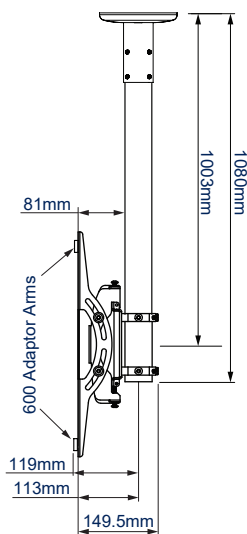

BT8424-100
SIDE VIEW - NO TILT