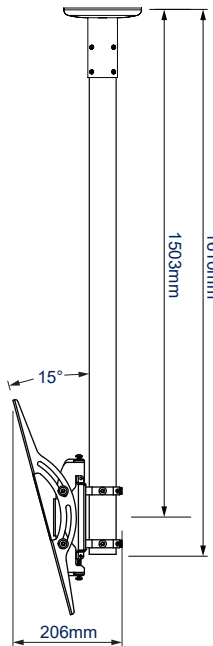

BT8424-150
SIDE VIEW - TILT DOWN