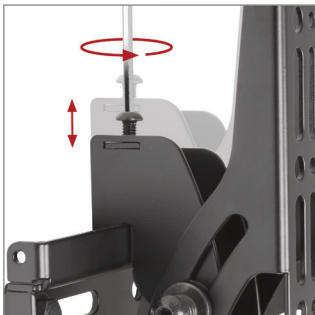

B-TECH AV MOUNTS™

CHOICE OF
FOUR POLE
LENGTHS

BT8424 UNIVERSAL FLAT SCREEN CEILING MOUNT WITH TILT

Designed to ceiling mount screens up to 50kg in either landscape or portrait orientation, the BT8424 is available in a choice of four different drop lengths; 1m, 1.5m, 2m and 3m. The mount uses B-Tech's unique 'Torsion-Tilt' mechanism for easy tilt up to +/-15°. Levelling screws are included on the interface arms to finely adjust the screen height and locking screws help prevent unauthorised removal of the screen. Cover plates are supplied for a neat and tidy installation.

*From the ceiling to the centre of the mount

FEATURES

- Unique 'Torsion-Tilt' mechanism for easy tilt adjustment
- Post installation screen alignment for perfect screen positioning
- Arms feature levelling screws to adjust the screen height
- Suitable for landscape or portrait mounting
- Security screws help prevent unauthorised removal of screens
- Poles are supplied with safety bolt and grub screws for a secure installation
- Available in four pole lengths for more mounting flexibility
- Integrated cable management
- Cover plate included for a smart installation
- Simple 'hook-on' screen installation
- All mounting hardware included

INTERFACE

POLES

Levelling screws allow adjustment of the screen height once mounted

Security locking screws and Allen key provide a secure installation

Post installation screen alignment for perfect screen positioning

Maximum VESA fixing can be increased to 600mm using the included adaptor arms

BT8424-150
FRONT VIEW WITH ADAPTOR ARMS

INTERFACE ARM
CLOSE UP VIEW

CEILING MOUNT
REAR VIEW

CEILING MOUNT
TOP VIEW

BT8424-100
SIDE VIEW - NO TILT