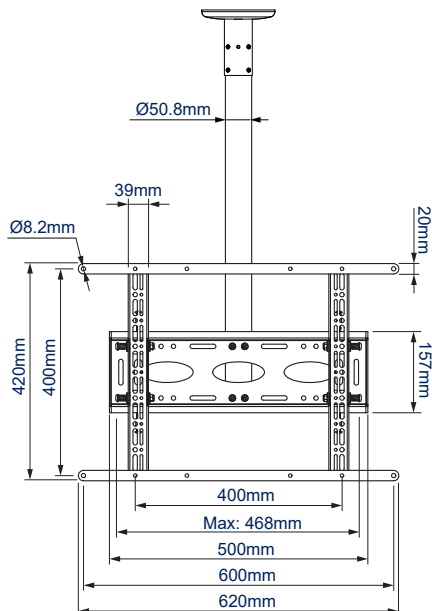

BT8424-150
FRONT VIEW WITH ADAPTOR ARMS