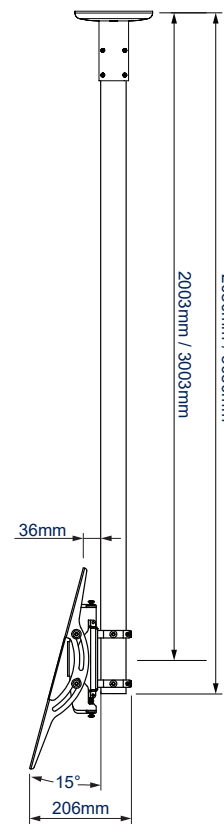

BT8424-200/300
SIDE VIEW - TILT UP

PACKING INFORMATION

THIS IS A 2 BOX ITEM

ORIGINAL DESIGN BY B-TECH - REGISTERED COMMUNITY DESIGN NO.: 002741256-0010 / 004038040-0021 / -0044

COLOUR:	ORDER REF:	EAN CODE:	MASTER CARTON QTY:	INNER CARTON QTY:	MASTER CARTON WEIGHT:	MASTER CARTON CUBE:
Black with Black Poles	BT8424-100/B	5019318089800	1 / 1	0 / 0	7.48kg / 1.93kg	0.041cbm / 0.003cbm
Black with Chrome Poles	BT8424-100/C	5019318089855	1 / 1	0 / 0	7.48kg / 1.93kg	0.041cbm / 0.003cbm
Black with Black Poles	BT8424-150/B	5019318089862	1 / 1	0 / 0	7.48kg / 3.09kg	0.041cbm / 0.005cbm
Black with Chrome Poles	BT8424-150/C	5019318089879	1 / 1	0 / 0	7.48kg / 2.89kg	0.041cbm / 0.005cbm
Black with Black Poles	BT8424-200/B	5019318089886	1 / 1	0 / 0	7.48kg / 3.83kg	0.041cbm / 0.007cbm
Black with Chrome Poles	BT8424-200/C	5019318089893	1 / 1	0 / 0	7.48kg / 4.1kg	0.041cbm / 0.007cbm
Black with Black Poles	BT8424-300/B	5019318087325	1 / 1	0 / 0	7.48kg / 5.79kg	0.041cbm / 0.010cbm
Black with Chrome Poles	BT8424-300/C	5019318087332	1 / 1	0 / 0	7.48kg / 5.84kg	0.041cbm / 0.010cbm