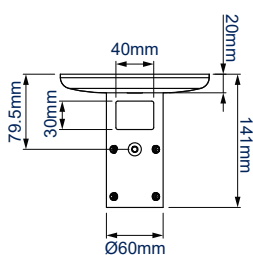

CEILING MOUNT
REAR VIEW