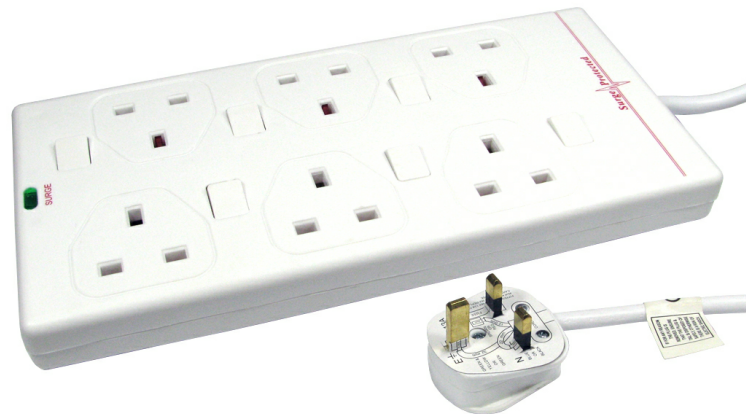

6 Way Switched Surge Protected Power Block

Details correct on: 13/01/2017

Notification	
Product Code	RB-05-6GANGSWD
Short Description	6 gang, individually switched, 5mtr surge protected
Full Description	<p>Introducing our power extension blocks. Our 4 way extension blocks are perfect for home and office use and has a 5 metre cable to provide power to work stations and any home or office equipment that uses a standard UK plug.</p> <p>This product is surge protected to provide better protect to electrical equipment. Each socket is individually switched allowing more control of powered items.</p>
Extra Information	<p>Specification</p> <ul style="list-style-type: none"> • 13A 6G Ext. Socket • 5mtr x 1.25mm Cable • Surge and Spike Protected • BS6500 • BS5733/A • Individually Switched