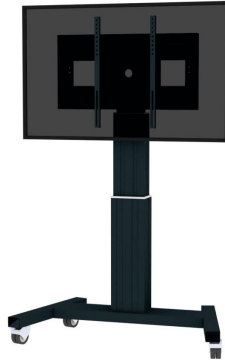

## PLASMA-M2500BLACK NEOMOUNTS BY NEWSTAR MOTORISED

Neomounts by Newstar Mobile Motorised  
TV/LFD Trolley for 42"-100" screen, Height  
Adjustable - Black

With the Neomounts by Newstar PLASMA-M2500BLACK automatic height adjustable floor stand you place a large format flat screen on the floor. Get optimal positioning for both standing and seated audiences, in any application, in any part of your location. Perfect to use in a class room, boardroom, presentation room or public entrance.

The PLASMA-M2500BLACK is suited for screens between 42" - 100" and has a load capacity of 150 kg. The trolley is suitable for screens with a VESA hole pattern of 200x200, 200x400, 400x400, 400x600 to 600x800 mm. Behind the screen is a 6 cm deep space available to mount a media player or mini-computer. Cables can be guided at the back of the mount.

Easily roll this cart over doorways and thresholds with to the high quality wheels. The mobile electric floor lift is automatically height adjustable over a height of 50 cm with a remote control. From the floor to the center the distance of the screen is variable from 111 cm to 161 cm.