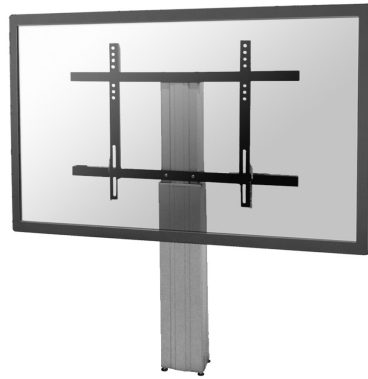

NEOMOUNTS BY NEWSTAR MOTORISED WALL

Neomounts by Newstar Motorised TV/LFD
Wall Mount for 42"-100" screen, Height
Adjustable - Silver

SPECIFICATIONS

Cable management	Yes
Color	Silver
Height	105 - 155 cm
Height adjustment	Motorised
Max. screen size	100
Max. weight	130
Min. screen size	42
Min. weight	0
Screens	1
Type	Fixed
VESA maximum	800x600 mm
VESA minimum	200x200 mm
VESA pattern	200x200 200x300 200x400 300x200 300x300 400x400 400x300 400x500 400x600 440x400 600x200 600x300 600x400 600x500 600x600 800x200 800x400 800x500 800x600
Warranty	5 year
Width	90 cm
EAN code	8717371446154

With the Neomounts by Newstar PLASMA-W2250SILVER automatic height adjustable floor stand you place a large format flat screen on the floor and anchor it to the wall with the included wall mounts (7 cm distance). Get optimal positioning for both standing and seated audiences, in any application, in any part of your location. Perfect to use in a class room, boardroom, presentation room or public entrance.

The PLASMA-W2250SILVER is suited for screens between 42"-100" and has a load capacity of 130 kg. The mount is suitable for screens with a VESA hole pattern of 200x200 to 800x600 mm.

The mobile electric floor lift is automatically height adjustable over a height of 50 cm with a remote control. From the floor to the center the distance of the screen is variable from 105-155 cm. The position can be perfectly leveled with four adjustable feet under the central column.

Cables can be guided at the back of the mount. The Neomounts by Newstar PLASMA-W2250SILVER column comes in a silver color and all installation material is included with the product. Warranty: 5 year.

NEOMOUNTS BY NEWSTAR MOTORISED WALL