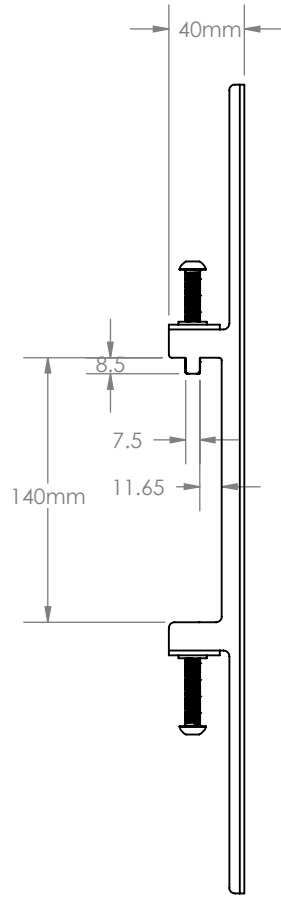

THE INFORMATION CONTAINED IN THIS DRAWING IS THE SOLE PROPERTY OF B-TECH INTERNATIONAL DESIGN AND MANUFACTURING LIMITED, ANY REPRODUCTION IN PART OR WHOLE WITHOUT THE WRITTEN PERMISSION OF B-TECH INTERNATIONAL DESIGN AND MANUFACTURING LIMITED IS PROHIBITED.

B-Tech International Design and Manufacturing Limited

Part of the B-Tech International Group of Companies

UNLESS OTHERWISE SPECIFIED
DIMENSIONS ARE IN MILLIMETERS

Size: B

Scale: 1:4

Sheet: 1 of 1

Date: 05/10/2016

B-Tech No: BT8390-VESA400F

Version: V1.0

Title: System X - Flat Screen Interface Arms (VESA 400) - Pair

Revision: 0.1

File Name: BTD-BT8390-VESA400F-R0.1