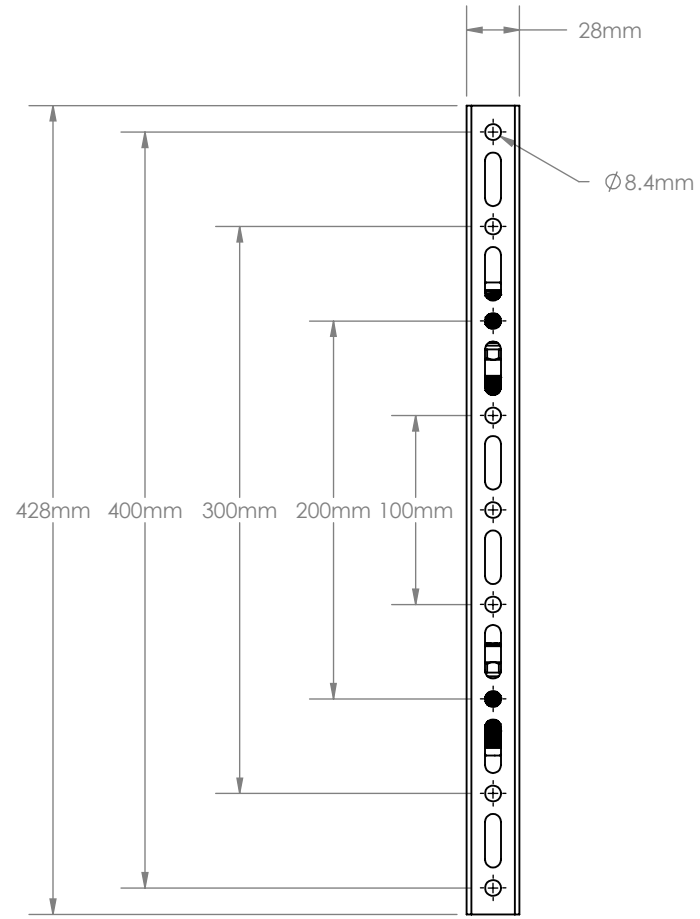

B-Tech International Design and Manufacturing Limited

Part of the B-Tech International Group of Companies

UNLESS OTHERWISE SPECIFIED
DIMENSIONS ARE IN MILLIMETERS

Size: B

Scale: 1:4

Sheet: 1 of 1

Date: 05/10/2016

B-Tech No: BT8390-VESA400F

Version: V1.0

Title: System X - Flat Screen Interface Arms (VESA 400) - Pair

Revision: 0.1

File Name: BTD-BT8390-VESA400F-R0.1