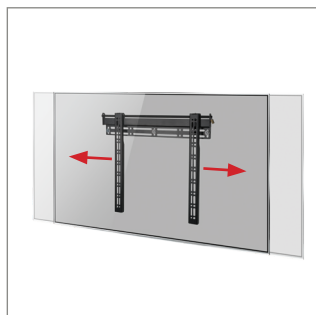

**MOUNTS
 SCREENS
 30MM FROM
 THE WALL**

BT8421

UNIVERSAL FLAT SCREEN WALL MOUNT

Designed for medium sized screens up to 35kg, the slim BT8421 mounts screens just 30mm from the wall and features post installation screen alignment, B-Tech's "On Wall Levelling System" and simple 'hook-on' installation to make screen mounting as quick and simple as possible. The BT8421 also features a security locking bar to help prevent un-authorized removal of the screen. All mounting hardware included.

SPECIFICATION

Recommended Screen Size	39" - 55"
Max Load	35kg
Universal Fixings	up to 465mm x 400mm
VESA® compatibility	up to 400 x 400
Colour	Black

FEATURES

- Low profile design mounts screens 30mm from the wall
- Features OWLS™ (On Wall Levelling System) to allow the wall plate to be levelled once mounted, eliminating the need to re-drill the wall
- Suitable for concrete or brick walls
- Post installation screen alignment for perfect screen positioning
- Security locking screws, Allen key and locking bars provided for a secure installation
- Simple 'hook-on' installation
- All mounting hardware included

VESA 400 55" 140cm 35KG [Adjustable] [Black]

Low profile design mounts screens 30mm from the wall

Post installation screen alignment for perfect positioning every time

Security locking screws, Allen key and locking bars provided for a secure installation*