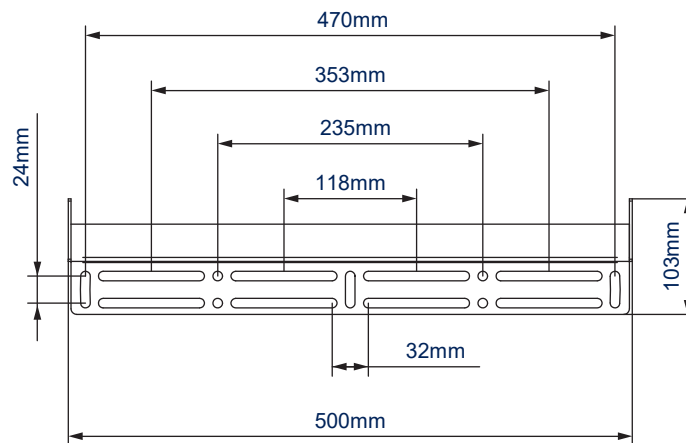

WALL PLATE

PACKING INFORMATION

ORIGINAL DESIGN BY B-TECH - REGISTERED COMMUNITY DESIGN NO.: 001713280-0033

COLOUR:	ORDER REF:	EAN CODE:	MASTER CARTON QTY:	INNER CARTON QTY:	MASTER CARTON WEIGHT:	MASTER CARTON CUBE:
Black	BT8421-PRO	5019318082009	8	2	23.5kg	0.046cbm