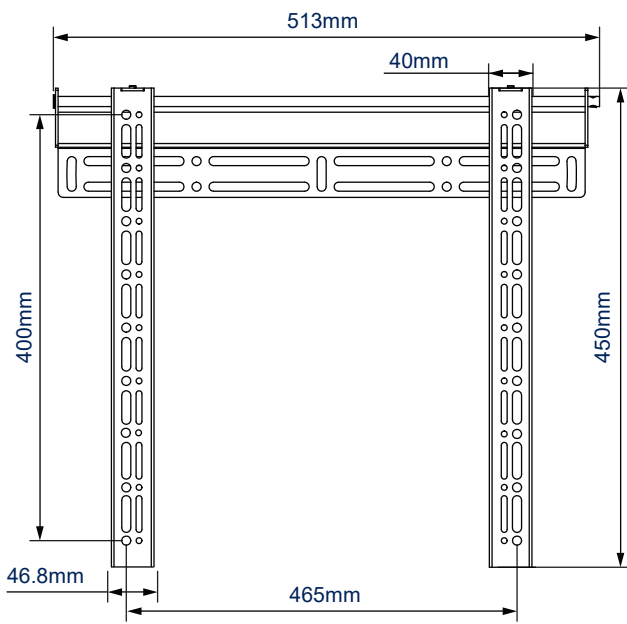

FRONT VIEW

SIDE VIEW

PACKING INFORMATION

ORIGINAL DESIGN BY B-TECH - REGISTERED COMMUNITY DESIGN NO.: 001713280-0033

COLOUR:	ORDER REF:	EAN CODE:	MASTER CARTON QTY:	INNER CARTON QTY:	MASTER CARTON WEIGHT:	MASTER CARTON CUBE:
Black	BT8421-PRO	5019318082009	8	2	23.5kg	0.046cbm

RELATED PRODUCTS