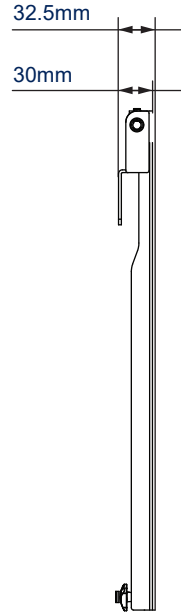

SIDE VIEW

PACKING INFORMATION

ORIGINAL DESIGN BY B-TECH - REGISTERED COMMUNITY DESIGN NO.: 001713280-0033

COLOUR:	ORDER REF:	EAN CODE:	MASTER CARTON QTY:	INNER CARTON QTY:	MASTER CARTON WEIGHT:	MASTER CARTON CUBE:
Black	BT8421-PRO	5019318082009	8	2	23.5kg	0.046cbm

RELATED PRODUCTS