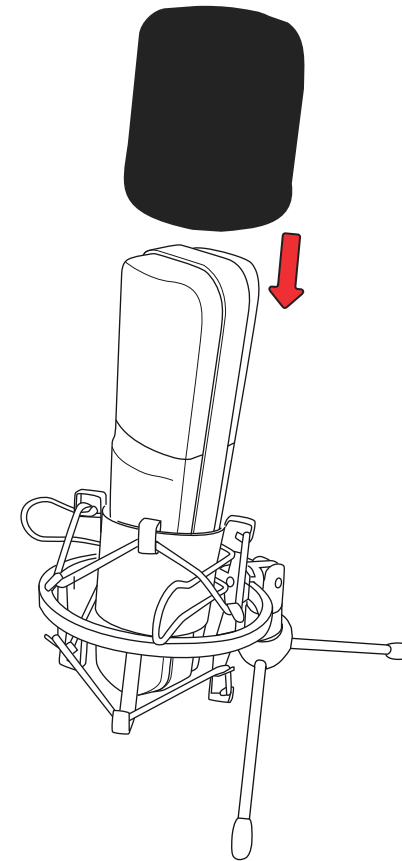

Trust

USER GUIDE

LANCE

PC LAPTOP
STREAMING

1. Table stand & Shock Mount

a

b

2. Pop Filter