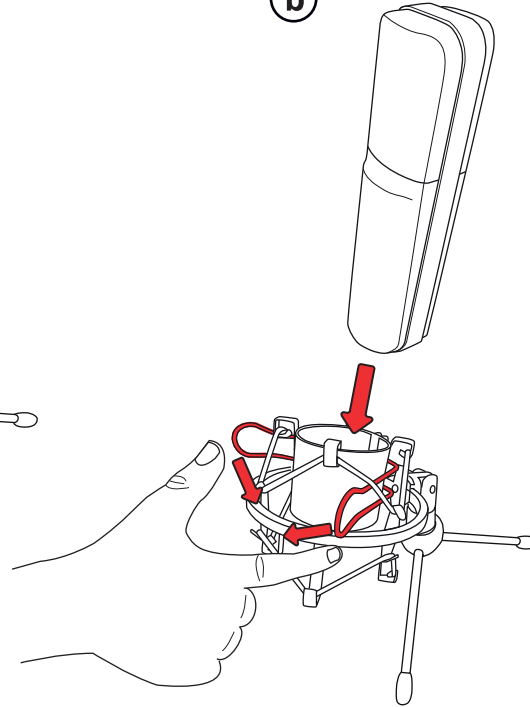

Trust

USER GUIDE

LANCE

PC LAPTOP
STREAMING

1. Table stand & Shock Mount

a

b

2. Pop Filter

www.trust.com/22614/faq

3. Connect to PC

4. Installation - Windows 10/8/7

Windows 8
start here

Windows 10,8,7

5. Microphone Level

6. Microphone Direction