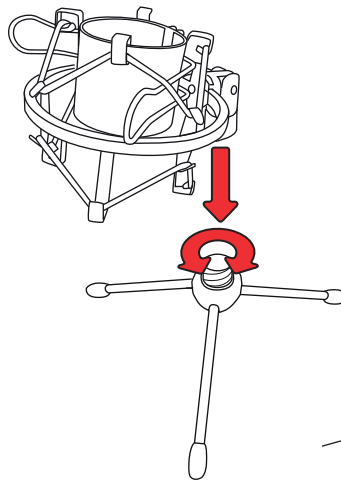

Trust

USER GUIDE

LANCE

PC LAPTOP
STREAMING

1. Table stand & Shock Mount

a

b

2. Pop Filter