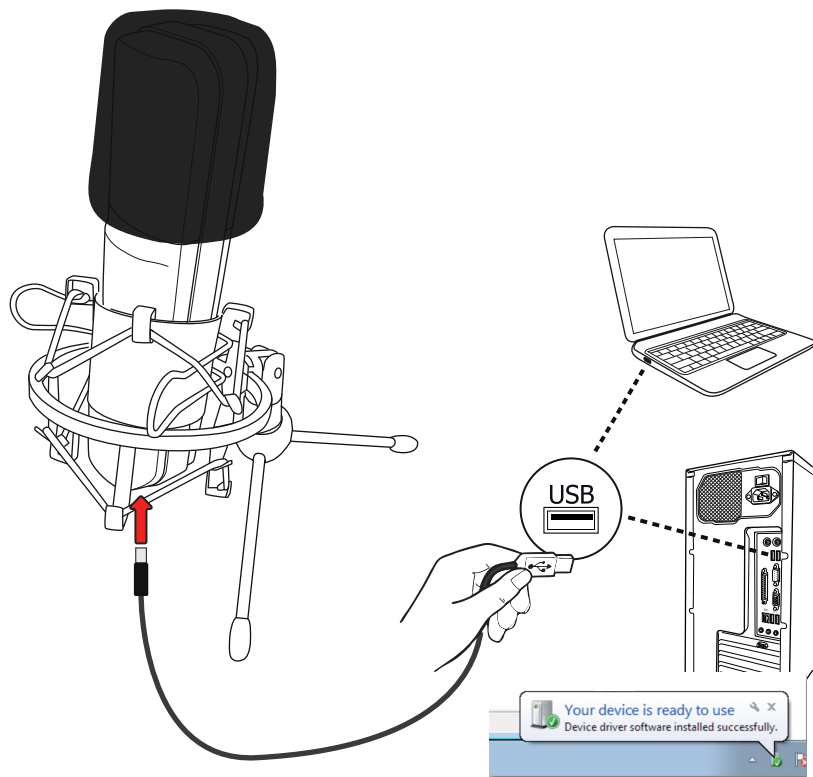

Trust

USER GUIDE

LANCE

PC LAPTOP
STREAMING

1. Table stand & Shock Mount

a

b

2. Pop Filter

www.trust.com/22614/faq

3. Connect to PC

4. Installation - Windows 10/8/7

Windows 8
start here

Windows 10,8,7

5. Microphone Level

6. Microphone Direction