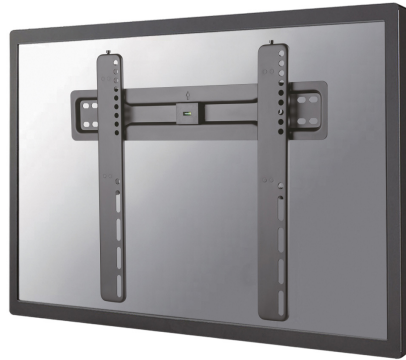

## NEOMOUNTS BY NEWSTAR TV WALL MOUNT

Neomounts by Newstar TV/Monitor Wall Mount (fixed) for 32"-55" Screen - Black

### SPECIFICATIONS

<b>Color</b>	Black
<b>Distance to wall</b>	1,8 cm
<b>Height adjustment</b>	None
<b>Max. screen size</b>	55
<b>Max. weight</b>	35
<b>Min. screen size</b>	32
<b>Min. weight</b>	0
<b>Screens</b>	1
<b>Type</b>	Fixed
<b>VESA maximum</b>	400x400 mm
<b>VESA minimum</b>	100x100 mm
<b>VESA pattern</b>	100x100 100x200 200x100 200x200 200x300 200x400 300x100 300x200 300x300 350x350 400x400 400x300
<b>Warranty</b>	5 year
<b>EAN code</b>	8717371446307

The Neomounts by Newstar wall mount, model LED-W400BLACK is a fixed wall mount for flat screens up to 55". This mount is a great choice when you want the ultimate viewing flexibility with your flat screen. Depth of this mount is 1,8 centimetres.

Neomounts by Newstar LED-W400BLACK is suitable for screens up to 55". The weight capacity of this product is 35 kg. The wall mount is suitable for screens that meet VESA hole patterns between 100x100 and 400x400 mm.