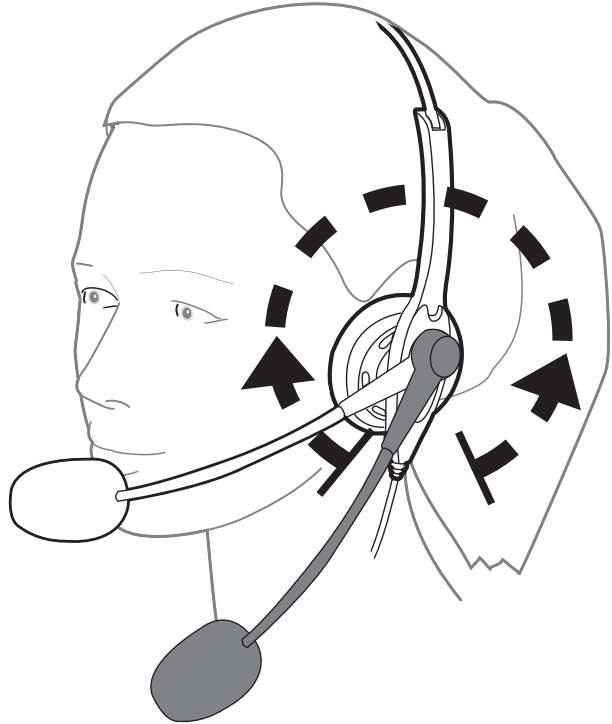

BlueParrott VR11 Quick-Start Guide

2 cm
3/4"