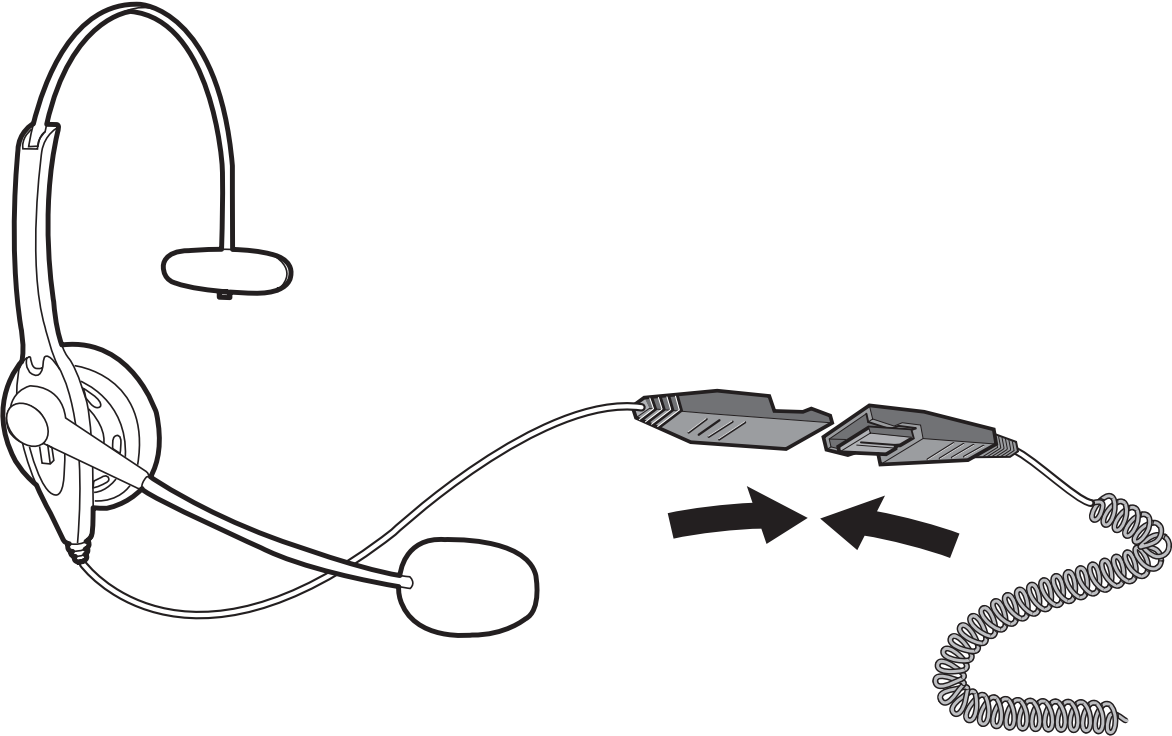

BlueParrott VR11 Quick-Start Guide

2 cm
3/4"