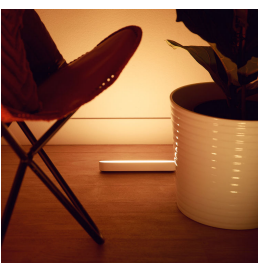

Create your ambience

Set the right ambience for any moment and decorate your home with warm to cool white light. Enjoy different styles throughout the year, whether it's the crisp white light reminding you of a spring breeze, the warm white light of a summer sun or the ice-cool daylight of winter. Connection with the Philips Hue bridge is required for this functionality.