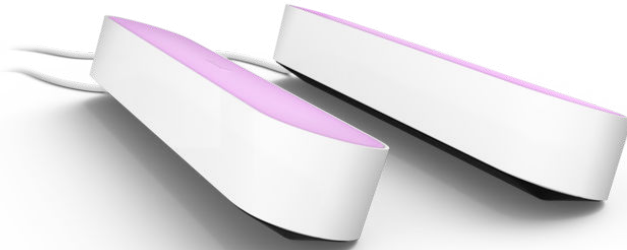

Compact design

Create a wash of colourful smart light with the sleek design of the Play light bar in white. This Play light bar 2-pack, which includes two light bars and a power supply that connects up to three lights, can be stood upright, laid down or placed onto the back of your TV with the included mounts.

Full control from a smart device with the Hue bridge

- Full control from a smart device with the Hue bridge

Compact design, full light experience

- Mount behind your TV
- Create your ambience with warm white to cool daylight
- Amp your entertainment with smart lighting
- Control it your way
- Display Hue Play your way
- Decorate with ambient smart lights
- Connect 3 Hue Play light bars with 1 plug

Highlights

Full control with the Hue bridge

Connect your Philips Hue lights with the bridge to unlock the endless possibilities of the system.

Mount behind your TV

Mount the Philips Hue Play smart light bar behind your screen using the included clips and double-sided tape to instantly create beautiful backlighting in the colour of your choice.

Display Hue Play your way

The Philips Hue Play light bar can be mounted to a wall or TV, laid flat on any surface, or stood upright. A versatile smart light, it makes the perfect accent piece for any living room, entertainment space, or media room.