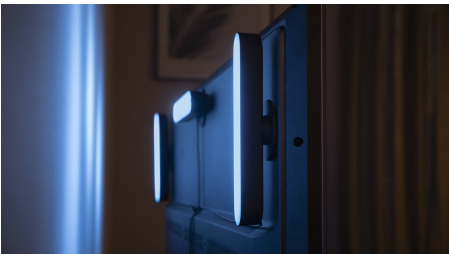

Compact design

Create a wash of colourful smart light with the sleek design of the Play light bar in white. This Play light bar 2-pack, which includes two light bars and a power supply that connects up to three lights, can be stood upright, laid down or placed onto the back of your TV with the included mounts.

Full control from a smart device with the Hue bridge

- Full control from a smart device with the Hue bridge

Compact design, full light experience

- Mount behind your TV
- Create your ambience with warm white to cool daylight
- Amp your entertainment with smart lighting
- Control it your way
- Display Hue Play your way
- Decorate with ambient smart lights
- Connect 3 Hue Play light bars with 1 plug

Highlights

Full control with the Hue bridge

Connect your Philips Hue lights with the bridge to unlock the endless possibilities of the system.

Mount behind your TV

Mount the Philips Hue Play smart light bar behind your screen using the included clips and double-sided tape to instantly create beautiful backlighting in the colour of your choice.

Display Hue Play your way

The Philips Hue Play light bar can be mounted to a wall or TV, laid flat on any surface, or stood upright. A versatile smart light, it makes the perfect accent piece for any living room, entertainment space, or media room.