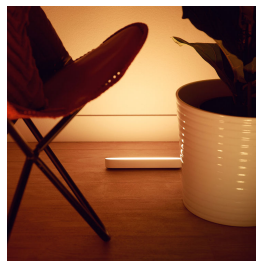

Create your ambience

Set the right ambience for any moment and decorate your home with warm to cool white light. Enjoy different styles throughout the year, whether it's the crisp white light reminding you of a spring breeze, the warm white light of a summer sun or the ice-cool daylight of winter. Connection with the Philips Hue bridge is required for this functionality.