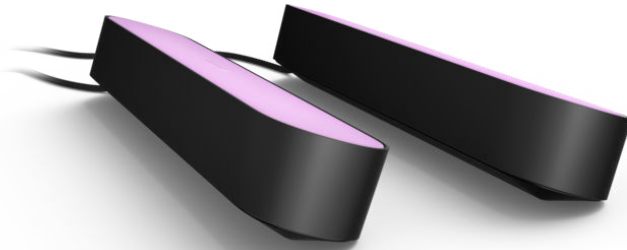

# PHILIPS

Play light bar  
double pack

Hue White and Colour  
Ambiance

Double pack

LED integrated

Black

Smart control with Hue Bridge\*

78202/30/P7

## Compact design

Create a wash of colourful smart light with the sleek design of the Play light bar in black. This Play light bar 2-pack, which includes two light bars and a power supply that connects up to three lights, can be stood upright, laid down or placed onto the back of your TV with the included mounts.

### Compact design, full light experience

- Display Hue Play your way
- Decorate with ambient smart lights
- Mount behind your TV
- Create your ambience with warm white to cool daylight
- Amp your entertainment with smart lighting
- Connect 3 Hue Play light bars with 1 plug
- Control it your way

## Display Hue Play your way

The Philips Hue Play light bar can be mounted to a wall or TV, laid flat on any surface or stood upright. A versatile smart light, it makes the perfect accent piece for any living room, entertainment space or media room.