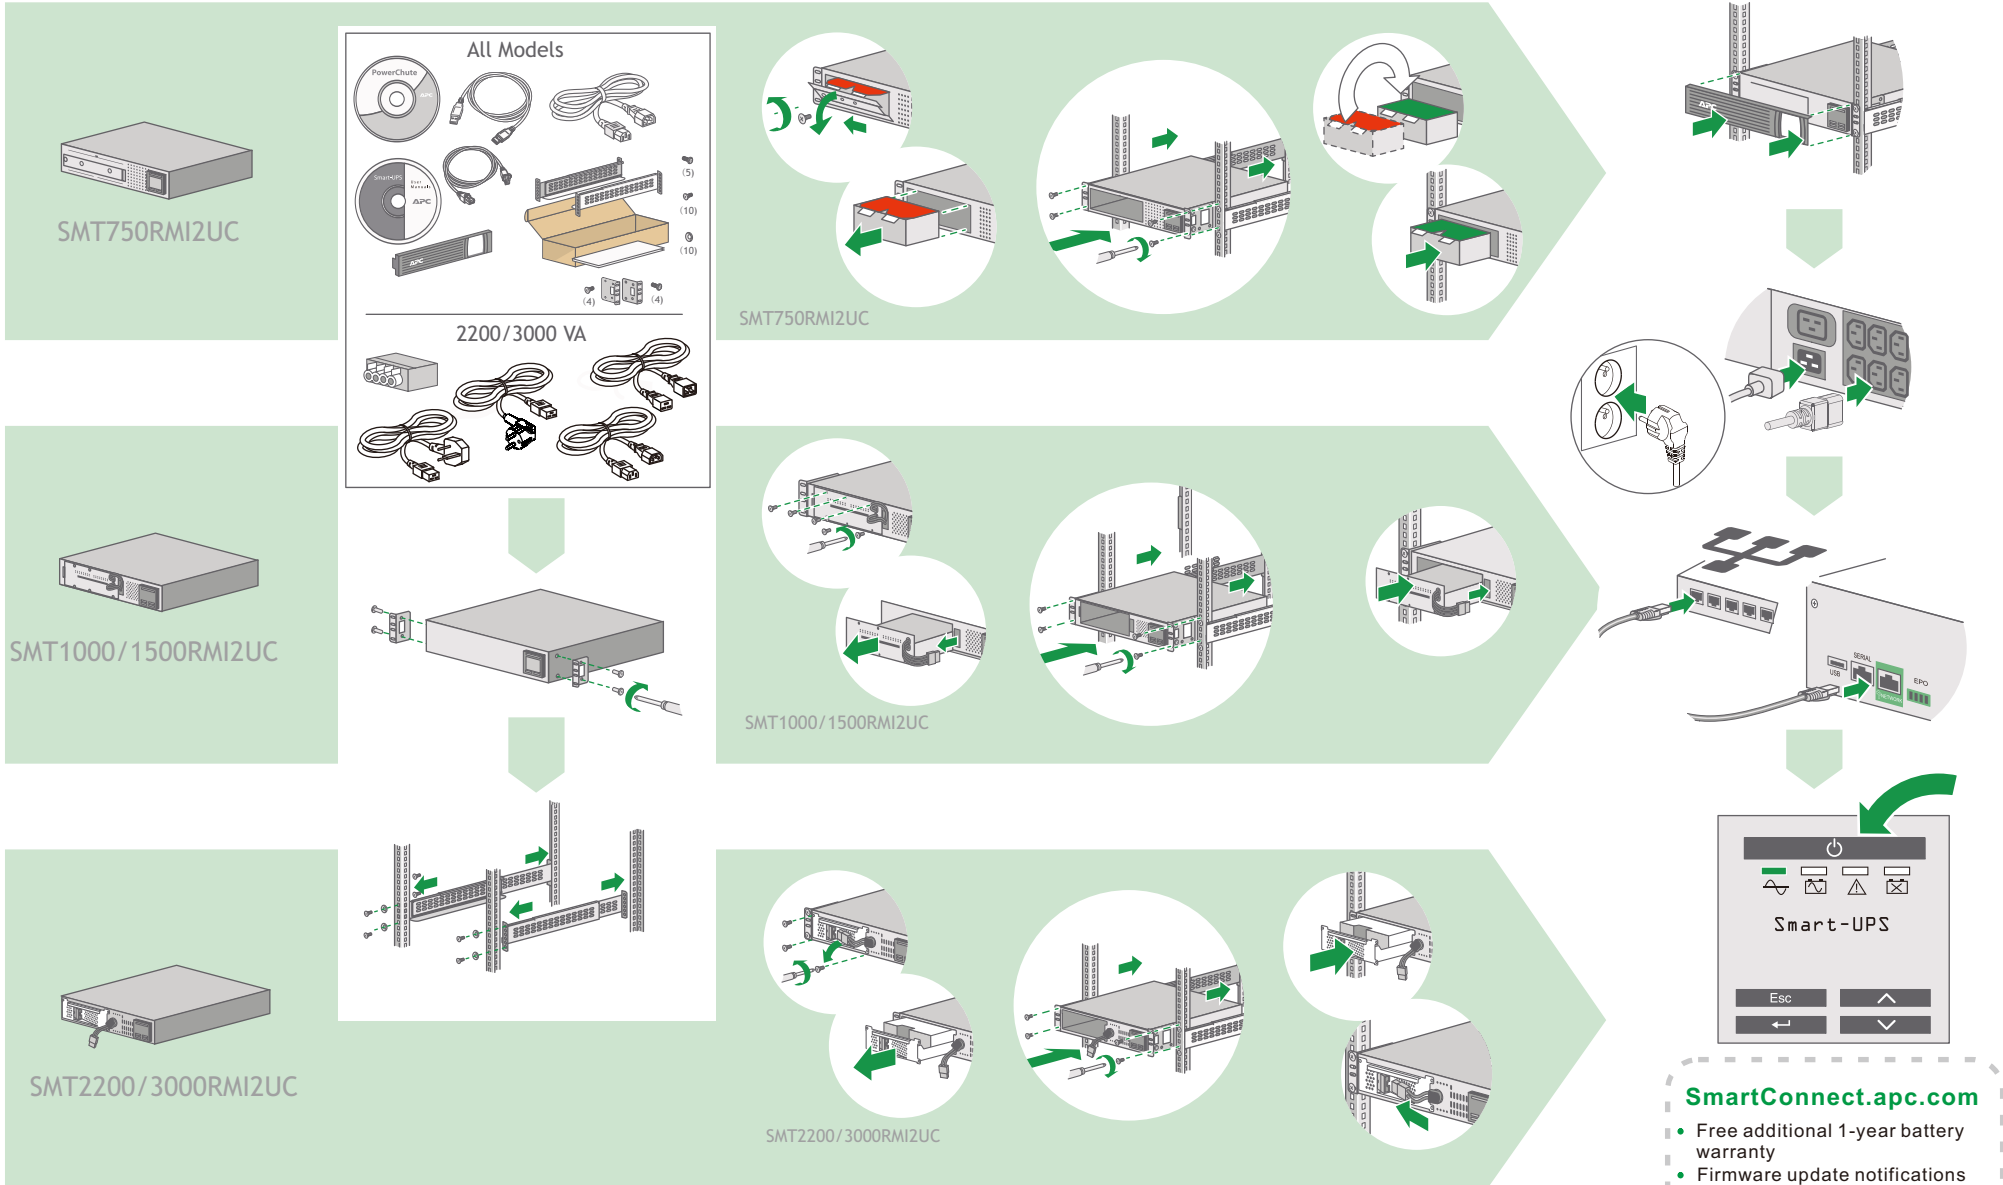

# Installation Guide

Smart-UPS SMT750RMI2UC, SMT1000RMI2UC, SMT1500RMI2UC, SMT2200RMI2UC, SMT3000RMI2UC

By connecting this product to the Internet using APC SmartConnect port, you are agreeing to APC SmartConnect Terms of Use, as found at [smartconnect.apc.com](http://smartconnect.apc.com). Schneider Electric Data Privacy Policy can also be found at [smartconnect.apc.com](http://smartconnect.apc.com).