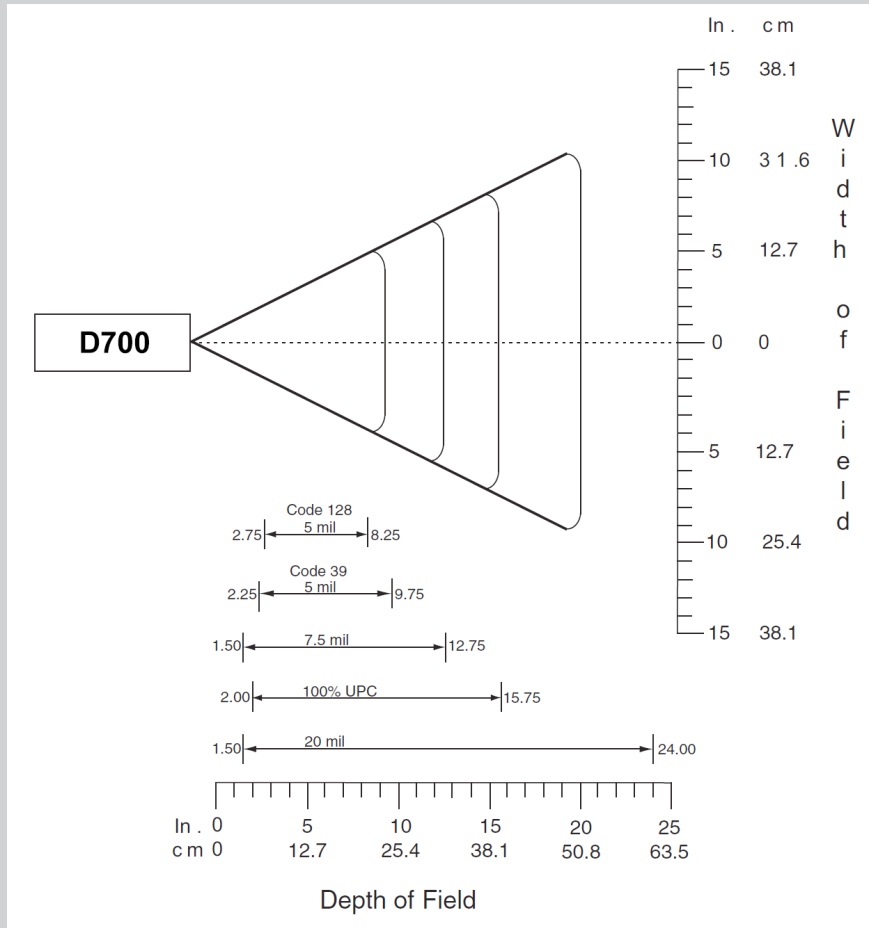

DURASCAN® D700

Ergonomic, Elegant and Rugged

The D700 DuraScan is a durable 1D Bluetooth® barcode scanner that is built with a safe linear imager reader for the most commonly used barcodes. Designed for mobility and wireless scanning with long-range Bluetooth connection and enough battery to last two shifts. Strong and durable for warehouses, outdoor distribution and industrial manufacturing, the scanner's outer casing withstands multiple drops and tumbles for those tougher work environments. The D700's casing has an IP54 rating, withstanding dirt and water splashes to keep up with the job's demands. Even germs have trouble sticking to its antimicrobial material, making it a perfect pairing for the healthcare industry, featuring great ergonomics that fit perfectly in your hand for comfortable and extended use. Light and small enough to fit in your pocket. Ideal for field sales and field services.

Default Barcode Symbologies:	CODE 39, CODE 128, EAN 8, EAN 13, GS1 DATABAR, GS1 DATABAR EXPANDED STACKED, GS1 DATABAR EXTENDED, GS1 DATABAR LIMITED, INTERLEAVED 2 OF 5, ISBT 128, UPC A, UPC E (0)
Supported Barcode Symbologies:	BOOKLAND EAN, Codabar, CODE 39, CODE 39 ASCII (EXTENDED), CODE 39 Trioptic, CODE 93, CODE 128, DISCRETE 2 OF 5, EAN 8, EAN 13, EAN 128, EAN 128 + COMPOSITE, EAN-UCC 128, GS1 128, GS1 DataBar-14, GS1 DATABAR, GS1 DATABAR EXPANDED STACKED, GS1 DATABAR EXTENDED, GS1 DATABAR LIMITED, INTERLEAVED 2 OF 5, ISBT 128, KOREAN 3 OF 5, MATRIX 2 OF 5, MSI, PLESSEY, RSS EXPANDED STACKED, RSS-14, TELEPEN, UPC A, UPC E (0), UPC E1
Scan Angle:	53.3" ± 3"
Optical Resolution:	5 mil minimum
Print Contrast:	20% minimum

Reading Distance:

1D codes 5.7 to 50.8 cm (2.25 to 20 in) Resolution
 Depends on barcode size, symbology, label media, Narrow and Wide ratio scan angle

SCANNER TYPE

Technology: 1D Barcode Linear Imager

BATTERY