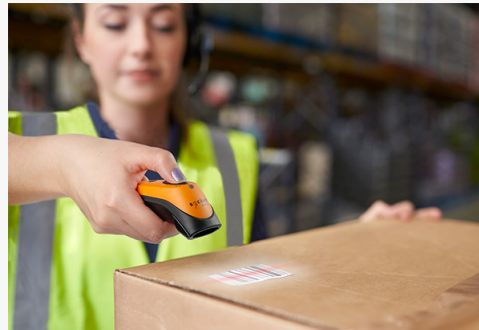

Features

- **Bluetooth Wireless Technology** - Compatible with iOS, Android and Windows devices with long-range Bluetooth connection of 330 feet (100m)
- **Certified by Apple® for iOS devices** - Guaranteed Compatibility - With our SDK integrated in over 700+ applications, Socket Mobile scanners are one of the most natively integrated scanners available today. Socket Mobile Scanners are also 100% compatible with any application out-of-the-box in HID (keyboard emulation) mode.
- **Compatible with all Android and Windows devices and applications**
- **Scanning** - 1D linear imager
- **Exceptional Ergonomics** - Small, light and fits perfectly in the hand for comfortable use over extended periods of time
- **Long Lasting Battery** - Power to last over 16 hours
- **User Indicators** - Intuitive LEDs, Bluetooth connection, battery level and scanning status
- **User Feedback** - Audible tones and hand pulsation
- **Rugged Design** - Protection rating of IP54 for dust and water splashing protection; withstands multiple drops to concrete and repeated tumbles
- **Protective Material** - Made with antimicrobial additives to help protect against harmful bacteria
- **Application Integration** - Socket Mobile's Capture SDK enables easy integration in your applications to improve business productivity with fast, efficient and reliable data transfer over Bluetooth wireless technology.
- **Wearable** - Includes lanyard/belt clip. Holster and Durable Retractable Clip available (sold separately)
- **Designed and made in the USA**
- **Developer Support Available**
- **1-Year Warranty**