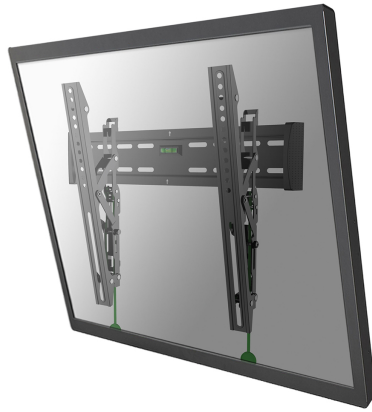

NM-W345BLACK

NEOMOUNTS BY NEWSTAR SELECT TV WALL

Neomounts by Newstar Select TV/Monitor
Wall Mount (tiltable) for 32"-55" Screen -
Black

SPECIFICATIONS

Color	Black
Distance to wall	3,5 cm
Height adjustment	None
Max. screen size	55
Max. weight	25
Min. screen size	32
Min. weight	0
Screens	1
Tilt (degrees)	12°
Type	Tilt
VESA maximum	400x400 mm
VESA minimum	100x100 mm
VESA pattern	100x100 100x200 200x200 200x400 400x400 200x300 300x300 300x200 400x300 200x100 300x100 350x350
Warranty	5 year
EAN code	8717371444648

The Neomounts Select wall mount, model NM-W345BLACK is a tiltable wall mount for flat screens up to 55". This mount is a great choice when you want the ultimate viewing flexibility with your flat screen.

Neomounts Selects' tilt (12°) technology allows the mount to change to a viewing angle to fully benefit from the capabilities of the flat screen. Ideal for flat screens that are mounted higher on the wall. The depth of this mount is 3,5 centimetres.

Neomounts Select NM-W345BLACK is suitable for screens up to 55" (140 cm). The weight capacity of this product is 25 kg. The wall mount is suitable for screens that meet VESA hole pattern 100x100 to 400x400 mm.