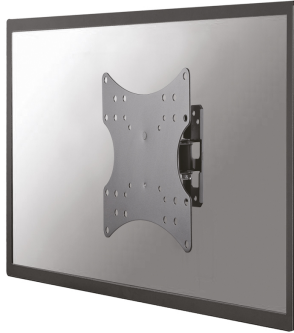

FPMA-W115BLACK

NEOMOUNTS BY NEWSTAR TV WALL MOUNT

Neomounts by Newstar TV/Monitor Wall
Mount (1 pivot & tiltable) for 10"-40" Screen
- Black

SPECIFICATIONS

Color	Black
Distance to wall	7,5 cm
Height adjustment	None
Max. screen size	40
Max. weight	20
Min. screen size	10
Min. weight	0
Screens	1
Swivel (degrees)	30°
Tilt (degrees)	13°
Type	Tilt Swivel
VESA maximum	200x200 mm
VESA minimum	75x75 mm
VESA pattern	100x100 100x150 200x100 200x200 75x75
Warranty	5 year
EAN code	8717371446888

The Neomounts by Newstar wall mount, model FPMA-W115BLACK is a tilt- and swivel wall mount for flat screens up to 40" (102 cm). This mount is a great choice when you want the ultimate viewing flexibility with your flat screen. Effortless pull the display out from the wall, position it in almost any direction, turn it around corners and then smoothly return it to the wall when finished.

Neomounts by Newstars? tilt (13°) and swivel (30°) technology allows the mount to change to any viewing angle to fully benefit from the capabilities of the flat screen. The mount is 7,5 centimetres deep.

Neomounts by Newstar FPMA-W115BLACK has one pivot point and is suitable for screens up to 40" (102 cm). The weight capacity of this product is 20 kg each screen. The wall mount is suitable for screens that meet VESA hole pattern 75x75 to 200x200mm. Different hole patterns can be covered using Neomounts by Newstar VESA adapter plates.