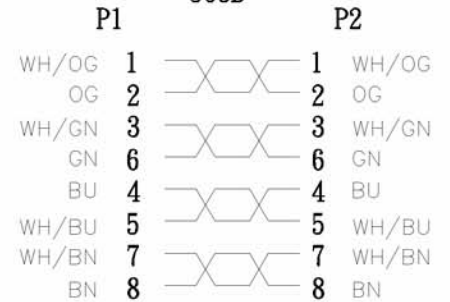

PIN OUT
568B