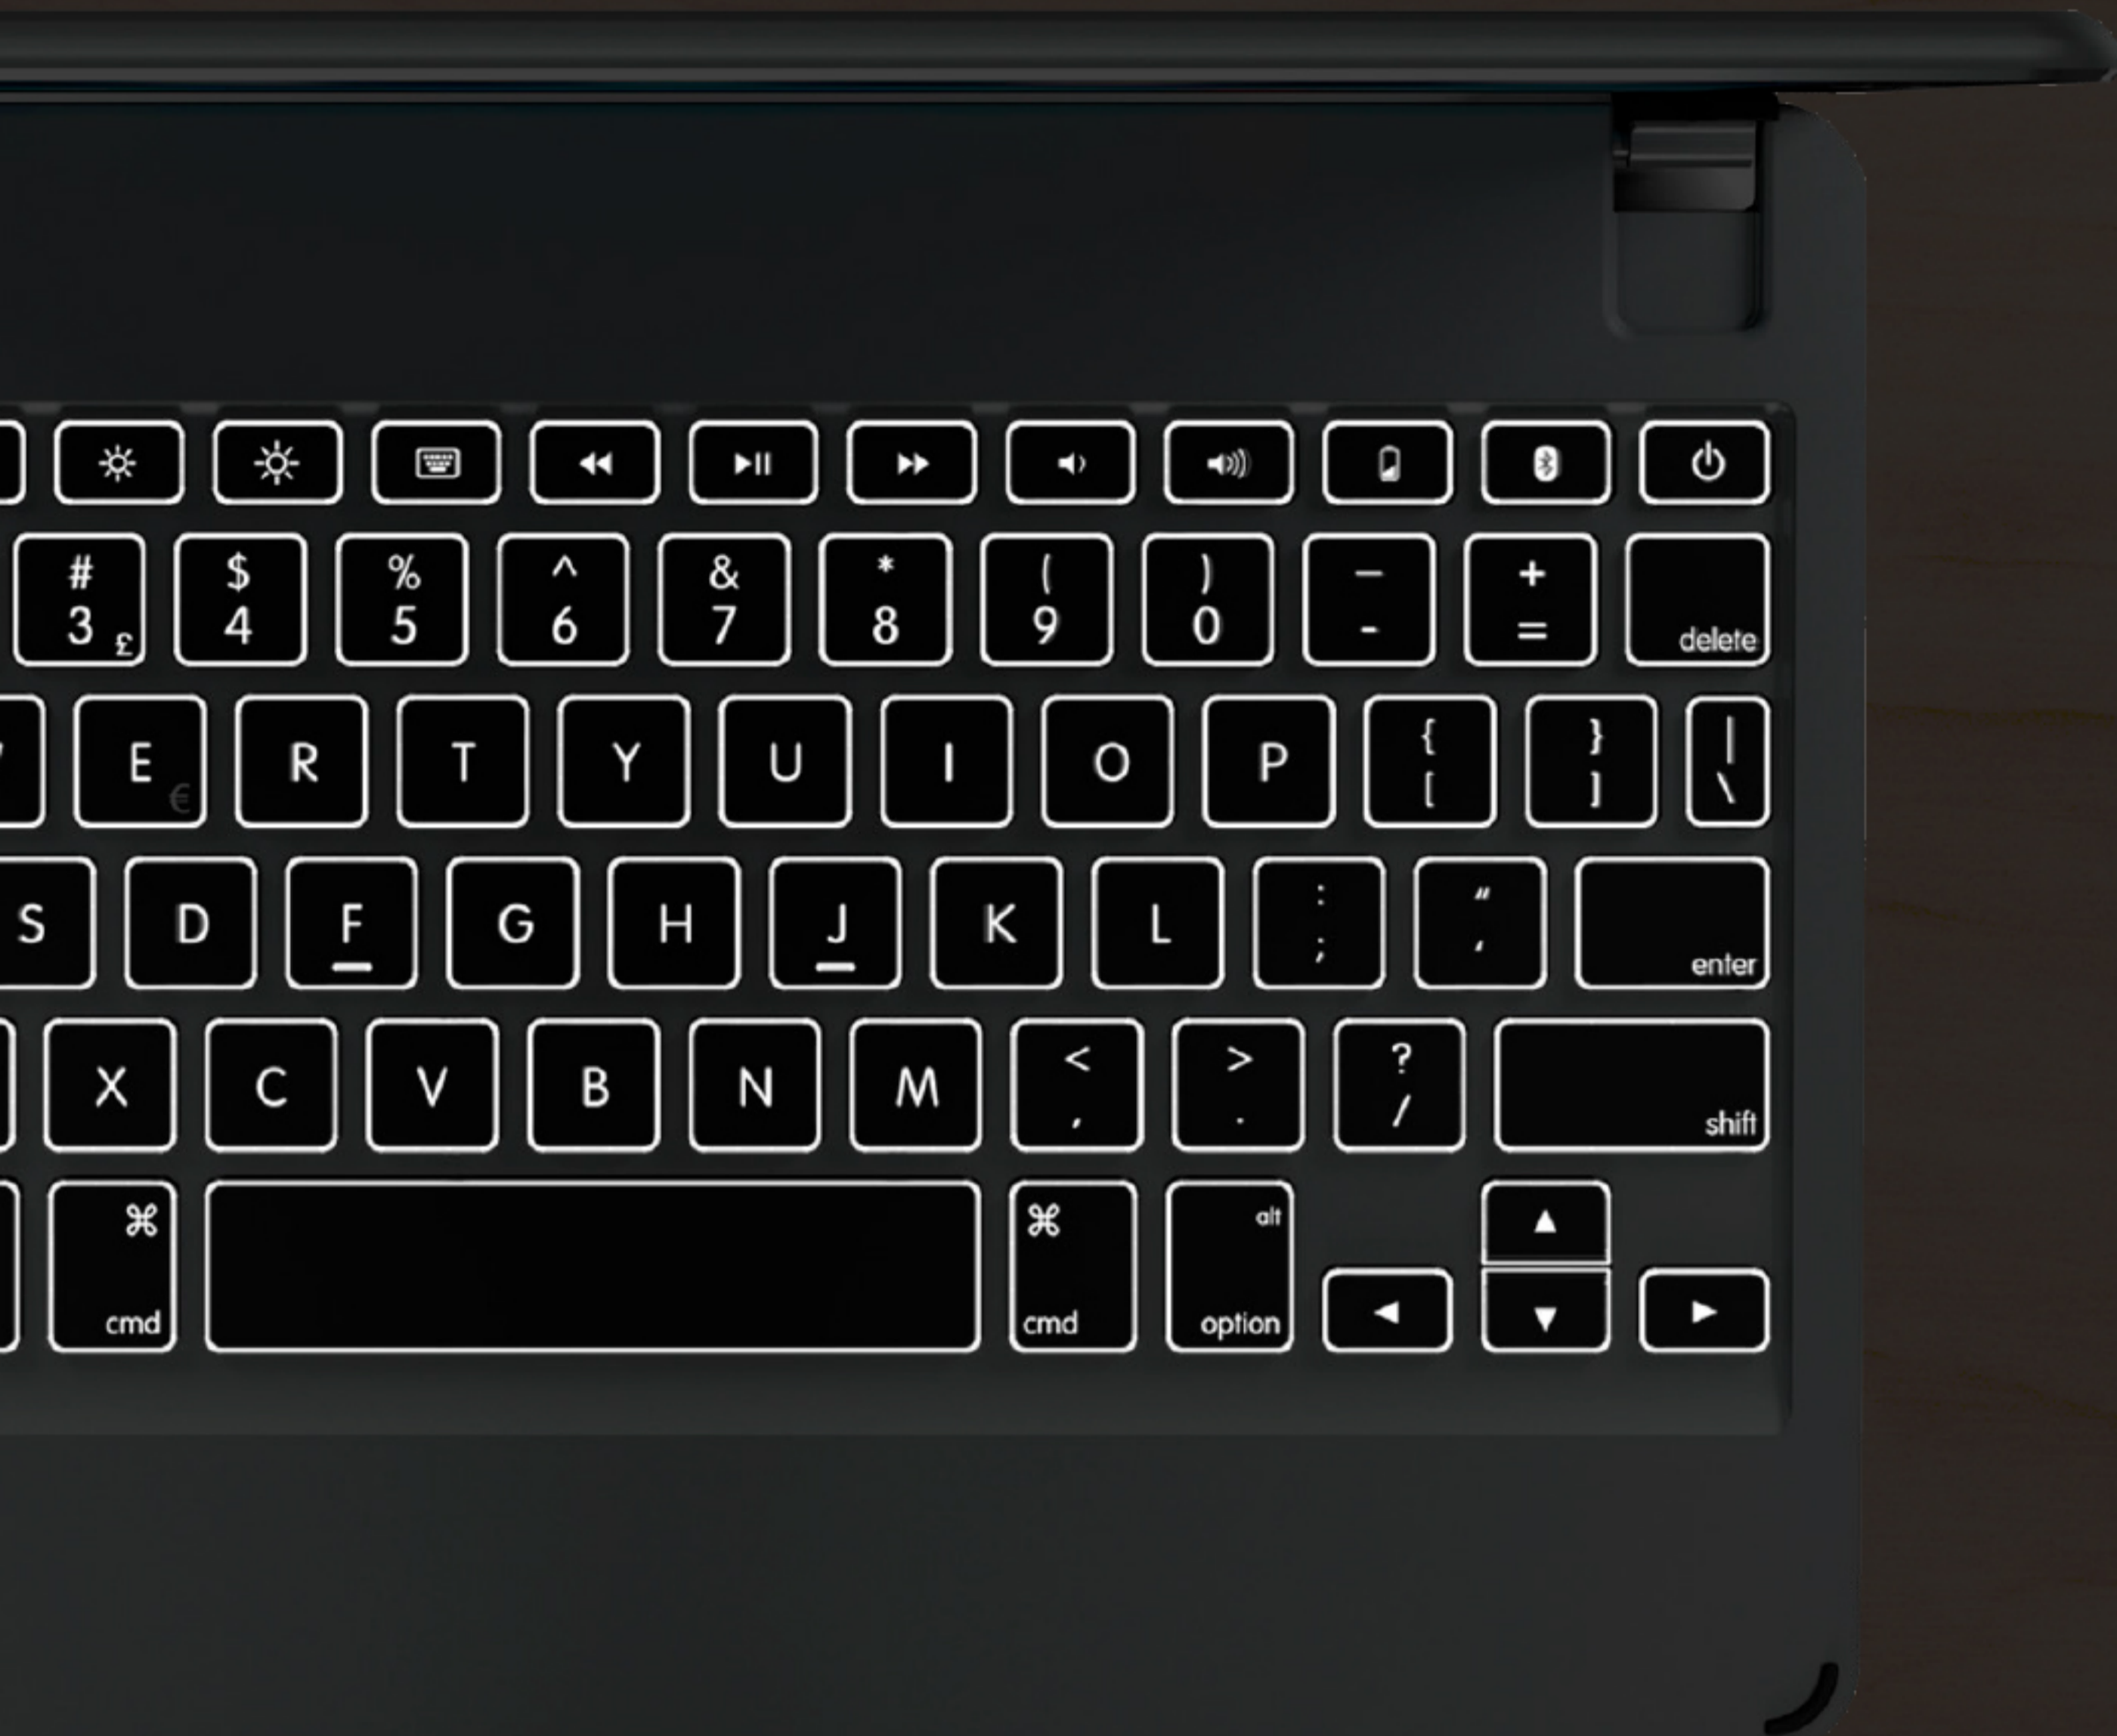

B R Y D G E 10.5

Productivity. Simplified.

Precisely engineered out of premium aluminum to deliver a seamless experience from iPad to keyboard.

 **Limited Lifetime Warranty**

180° Hinge
Delivers the perfect mix
between an iPad
and a MacBook

1-Year Battery
Use your keyboard up to
one year on a single charge

Backlit Keys
Be productive anywhere,
even in the dark

Aluminum Body
Accent your iPad with
precision engineering

sales@brydgegglobal.com

B R Y D G E 10.5