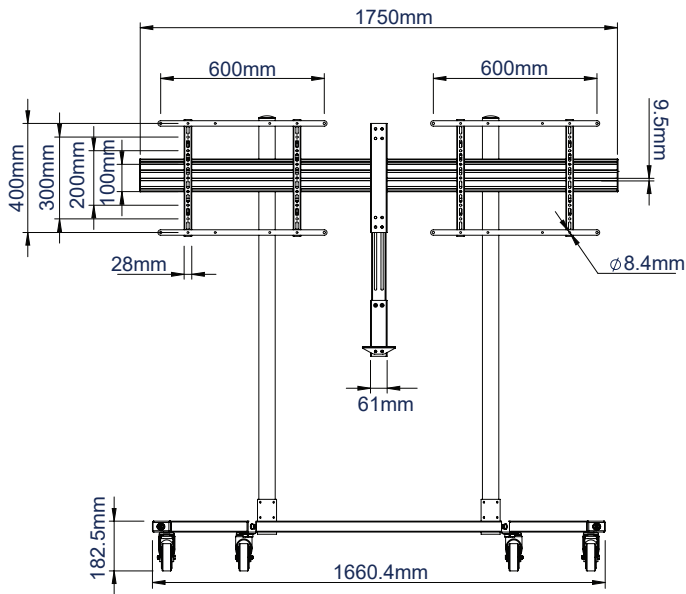

FRONT VIEW

TOP VIEW

PACKING INFORMATION

PLEASE NOTE, THIS IS A **MULTI-BOX** ITEM

COLOUR:	ORDER REF:	EAN CODE:
Black Base & Black Poles	BT8513/BB	5019318501838
Black Base & Chrome Poles	BT8513/BC	5019318501845

ACCESSORIES AND RELATED PRODUCTS

BT7032

Large AV Accessory Shelf is ideal for adding AV accessories such as a Blu-Ray player or laptop to an installation

BT7865

Keyboard and Mouse Shelf can be mounted directly to the poles

BT7880

Apple TV Mount allows you to mount the latest Apple TV to your VC stand

BT8512

Twin Screen VC Trolley with Webcam Shelf for screens from 47" up to 55"

SS-V2-BT8513-230218