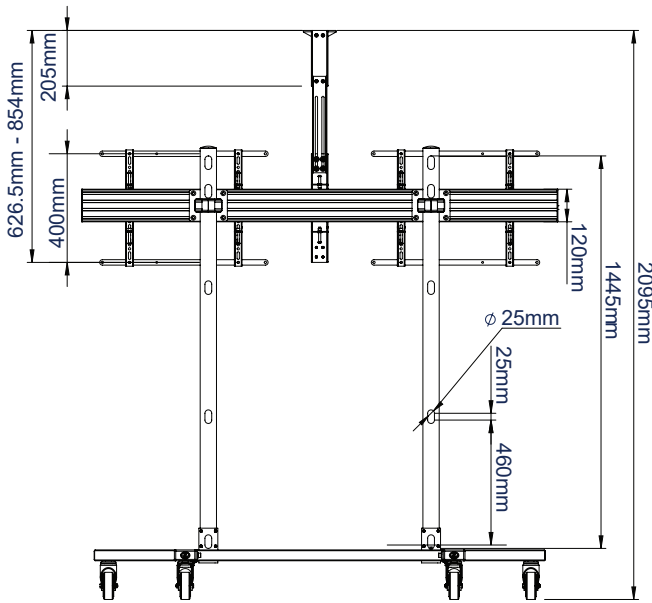

REAR VIEW

TOP VIEW

PACKING INFORMATION

PLEASE NOTE, THIS IS A **MULTI-BOX** ITEM

COLOUR:	ORDER REF:	EAN CODE:
Black Base & Black Poles	BT8513/BB	5019318501838
Black Base & Chrome Poles	BT8513/BC	5019318501845

ACCESSORIES AND RELATED PRODUCTS

BT7032

Large AV Accessory Shelf is ideal for adding AV accessories such as a Blu-Ray player or laptop to an installation

BT7865

Keyboard and Mouse Shelf can be mounted directly to the poles

BT7880

Apple TV Mount allows you to mount the latest Apple TV to your VC stand

BT8512

Twin Screen VC Trolley with Webcam Shelf for screens from 47" up to 55"

SS-V2-BT8513-230218