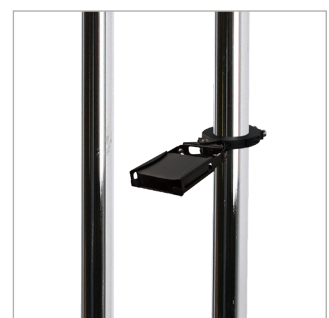

B-TECH AV MOUNTS™

FOR TWO
SCREENS
UP TO 65"

BT8513

UNIVERSAL TWIN SCREEN VC TROLLEY

WITH CAMERA SHELF

The BT8513 is the ideal mobile video conferencing solution for twin screens up to 65". The trolley is supplied with a shelf for VC cameras which gives the user the flexibility to mount their camera either above or below the screens and integrated cable management keeps finished installations neat and tidy. Non-marking braked castors allow the trolley to be relocated easily and safely without marking floor surfaces and optional screw-in levelling feet are also included for freestanding applications if mobility is not required.

FEATURES

- Universal design suitable for mounting two large sized screens side-by-side
- High-end aesthetic quality
- Includes VC shelf which can be fixed above or below the screens
- Features non-marking 4" locking/braked castors
- Also supplied with adjustable levelling feet
- Arms feature levelling screws to adjust the screen height
- Accessories such as shelves can be fitted to the poles using Ø60mm collars
- Integrated cable management for a neat and tidy installation
- Safety screws help prevent unauthorised screen removal
- Simple 'hook-on' screen installation

PER SCREEN

POLES

Simple 'hook-on' installation

VC shelf can mount camera above or below the screens

Includes non-marking 4" locking/braked castors

Collar compatible accessories can be fitted to the poles

FRONT VIEW

SIDE VIEW

REAR VIEW

TOP VIEW

PACKING INFORMATION

PLEASE NOTE, THIS IS A **MULTI-BOX** ITEM

COLOUR:	ORDER REF:	EAN CODE:
Black Base & Black Poles	BT8513/BB	5019318501838
Black Base & Chrome Poles	BT8513/BC	5019318501845