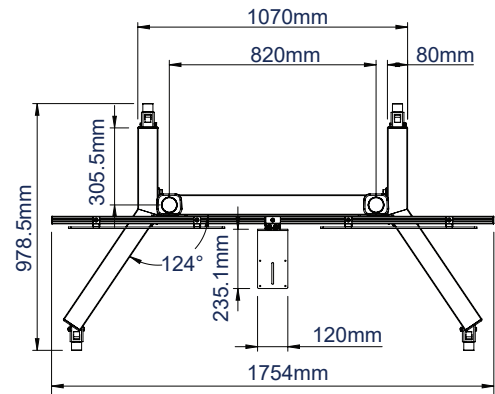

TOP VIEW

PACKING INFORMATION

PLEASE NOTE, THIS IS A **MULTI-BOX** ITEM

COLOUR:	ORDER REF:	EAN CODE:
Black Base & Black Poles	BT8513/BB	5019318501838
Black Base & Chrome Poles	BT8513/BC	5019318501845

ACCESSORIES AND RELATED PRODUCTS

BT7032

Large AV Accessory Shelf is ideal for adding AV accessories such as a Blu-Ray player or laptop to an installation

BT7865

Keyboard and Mouse Shelf can be mounted directly to the poles

BT7880

Apple TV Mount allows you to mount the latest Apple TV to your VC stand

BT8512

Twin Screen VC Trolley with Webcam Shelf for screens from 47" up to 55"

SS-V2-BT8513-230218