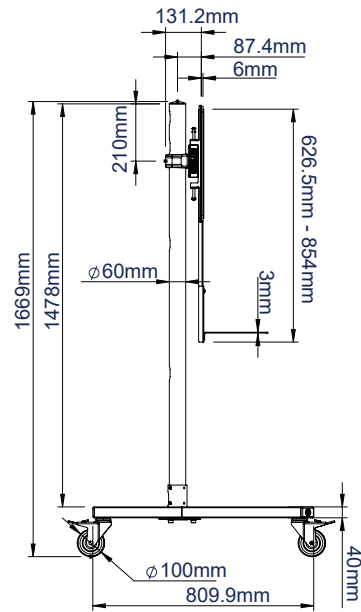

SIDE VIEW

TOP VIEW

PACKING INFORMATION

PLEASE NOTE, THIS IS A **MULTI-BOX** ITEM

COLOUR:	ORDER REF:	EAN CODE:
Black Base & Black Poles	BT8513/BB	5019318501838
Black Base & Chrome Poles	BT8513/BC	5019318501845

ACCESSORIES AND RELATED PRODUCTS

BT7032

Large AV Accessory Shelf is ideal for adding AV accessories such as a Blu-Ray player or laptop to an installation

BT7865

Keyboard and Mouse Shelf can be mounted directly to the poles

BT7880

Apple TV Mount allows you to mount the latest Apple TV to your VC stand

BT8512

Twin Screen VC Trolley with Webcam Shelf for screens from 47" up to 55"

SS-V2-BT8513-230218