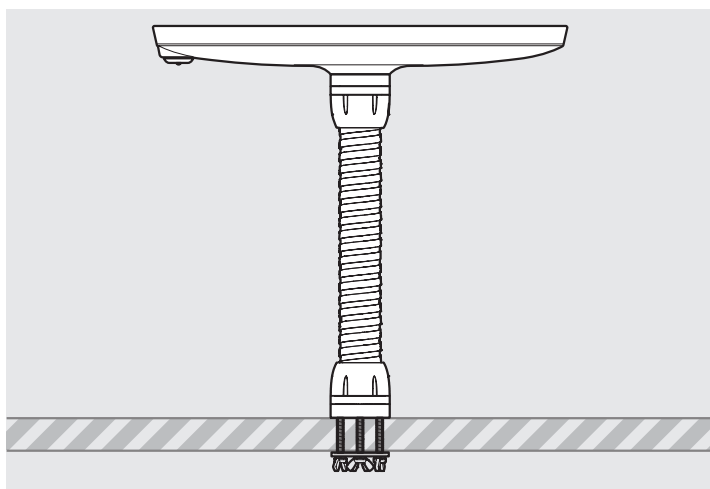

Midi Case supported devices:

- iPad 6th Gen
- iPad 5th Gen
- iPad 4th Gen
- iPad 3rd Gen
- iPad Pro 9.7
- iPad Air 1
- iPad Air 2
- Samsung Tab S2 9.7
- Samsung Tab S3 9.7
- Samsung Tab A 9.7