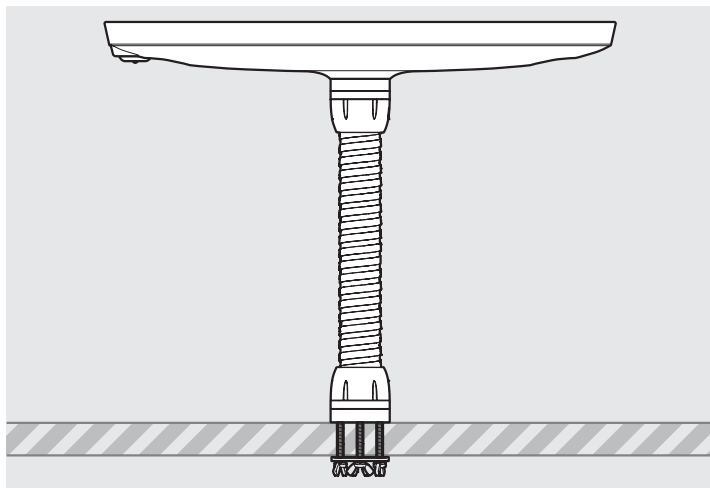

Maxi Case supported devices:

- iPad Pro 10.5
- iPad Pro 11.0
- iPad Air (2019)
- Samsung Tab A6 10.1
- Samsung Tab A 10.1
- Samsung Tab A 10.5
- Samsung Tab 4 10.1
- Microsoft Surface Go