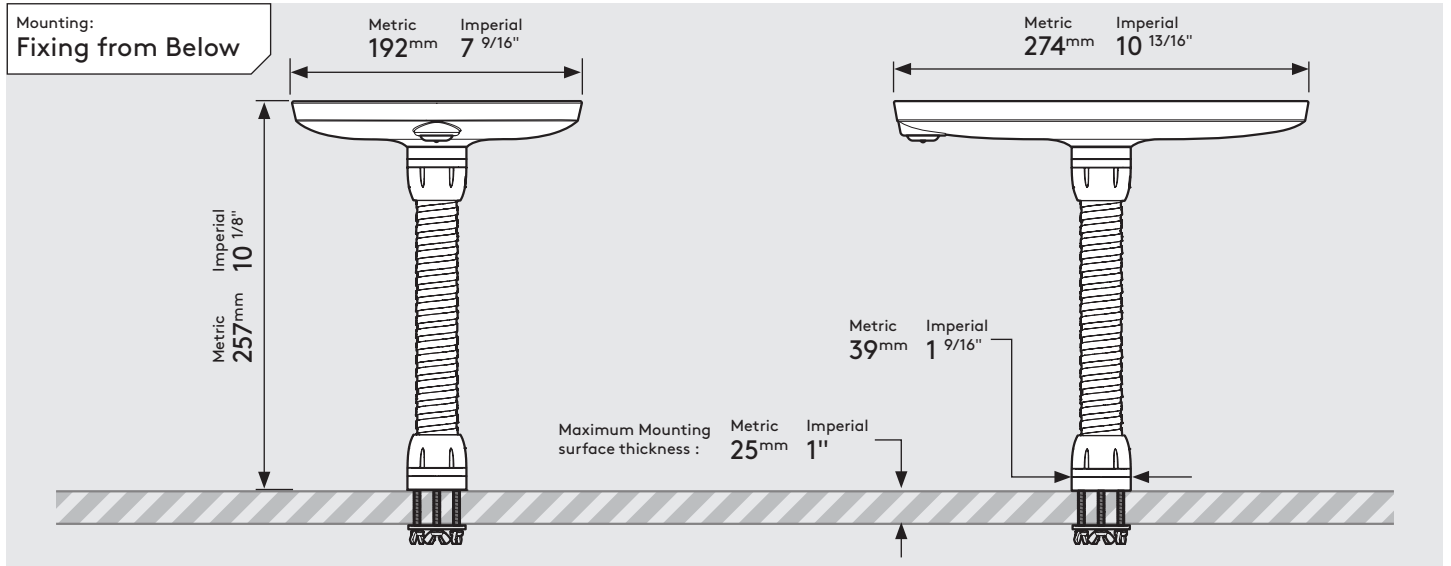

# PRODUCT DATA SHEET - BOUNCEPAD FLEX

**bouncepad**<sup>®</sup>

**Case:** Mini    **Arm:** Flex    **Mounting:** Fixing from Below  
 Fixing from Above    **Packaged weight:** 2.25kg    **Colour:** White  
 Black