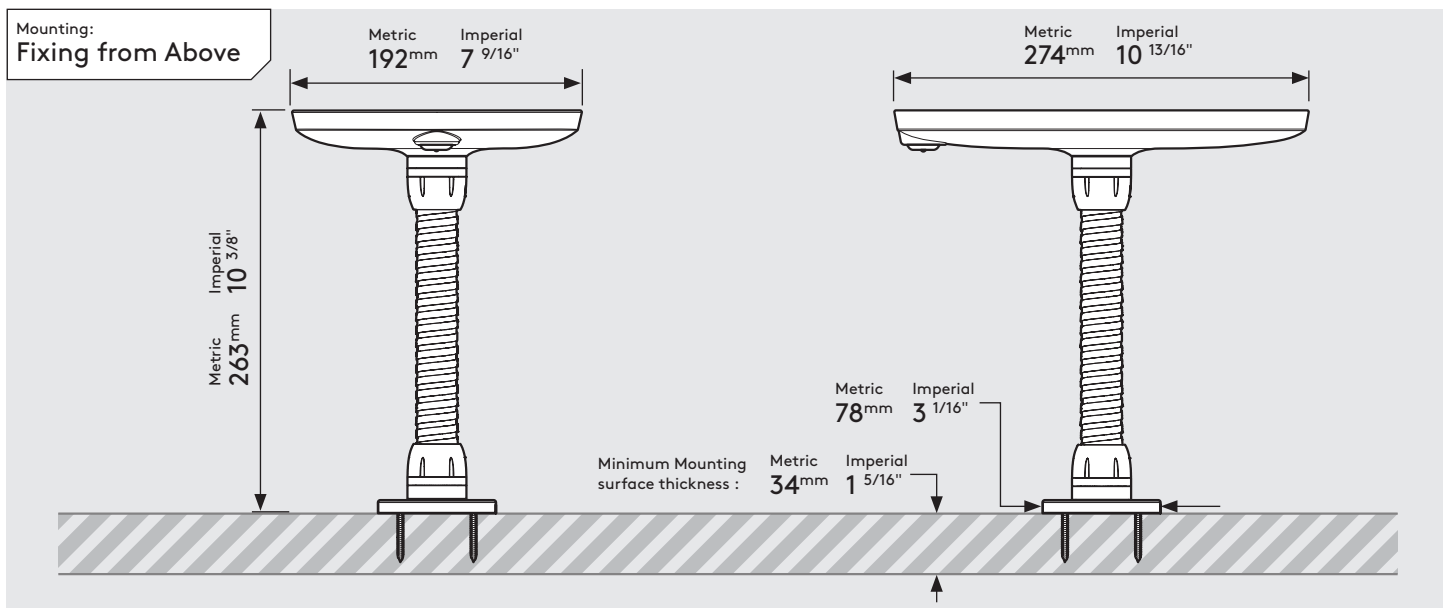

# PRODUCT DATA SHEET - BOUNCEPAD FLEX

**bouncepad**<sup>®</sup>

**Case:** Mini    **Arm:** Flex    **Mounting:** Fixing from Below  
 Fixing from Above    **Packaged weight:** 2.25kg    **Colour:** White  
 Black