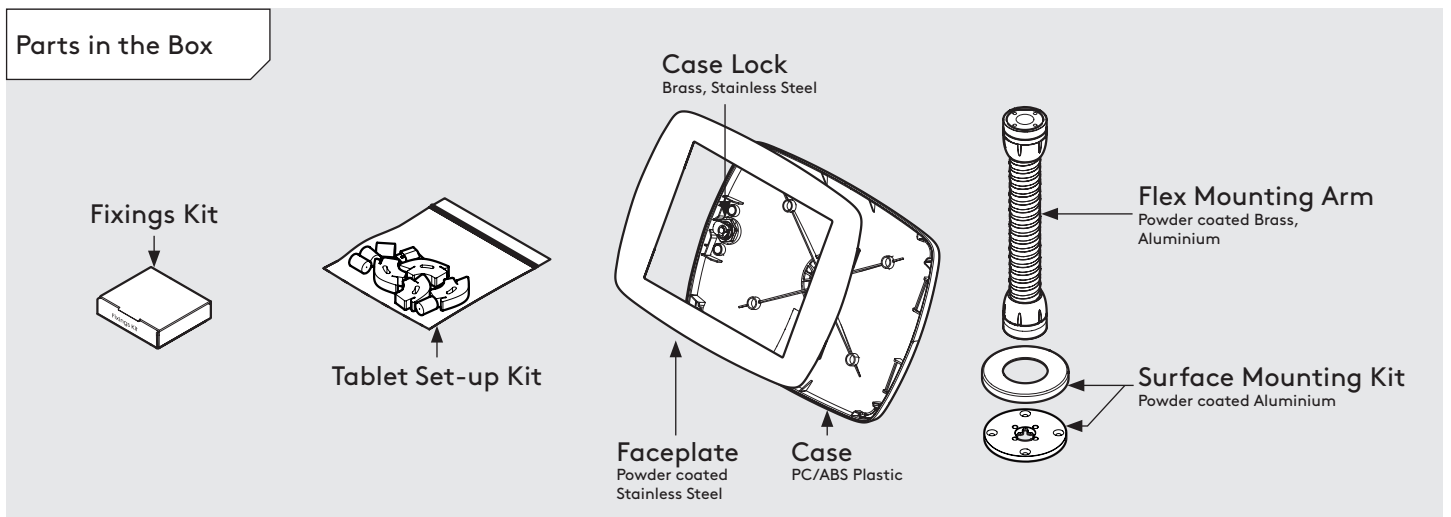

PRODUCT DATA SHEET - BOUNCEPAD FLEX

bouncepad®

Case: Midi
Arm: Flex
Mounting: Fixing from Below
Below
Fixing from Above
Above
Packaged weight: 2.43kg
Colour: White
Black