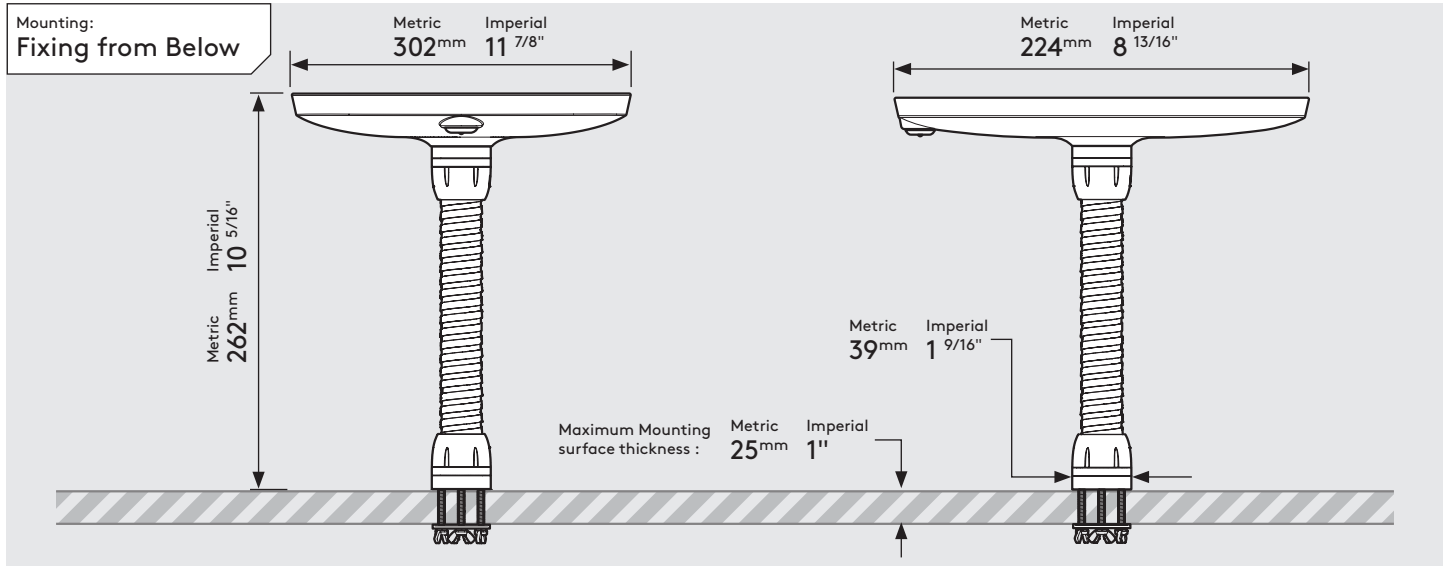

PRODUCT DATA SHEET - BOUNCEPAD FLEX

bouncepad®

Case: Midi
Arm: Flex
Mounting: Fixing from Below
Below
Fixing from Above
Above
Packaged weight: 2.43kg
Colour: White
Black