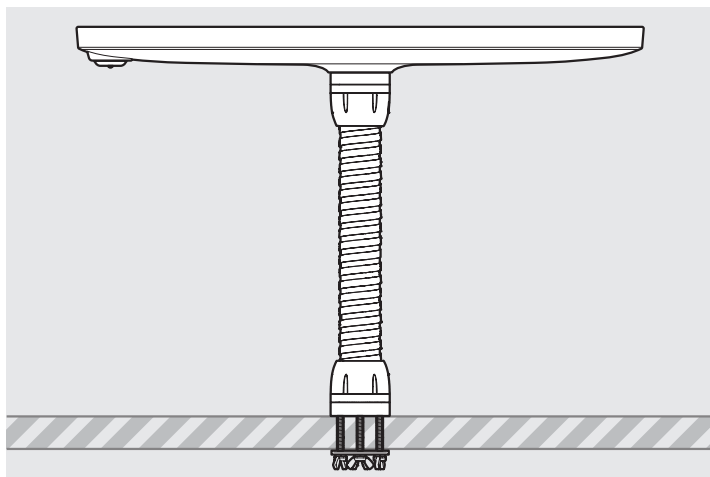

Mega Case supported devices:

- iPad Pro 12.9" 1st Gen
- iPad Pro 12.9" 2nd Gen
- iPad Pro 12.9" 3rd Gen
- Microsoft Surface Pro 4
- Microsoft Surface Pro 5