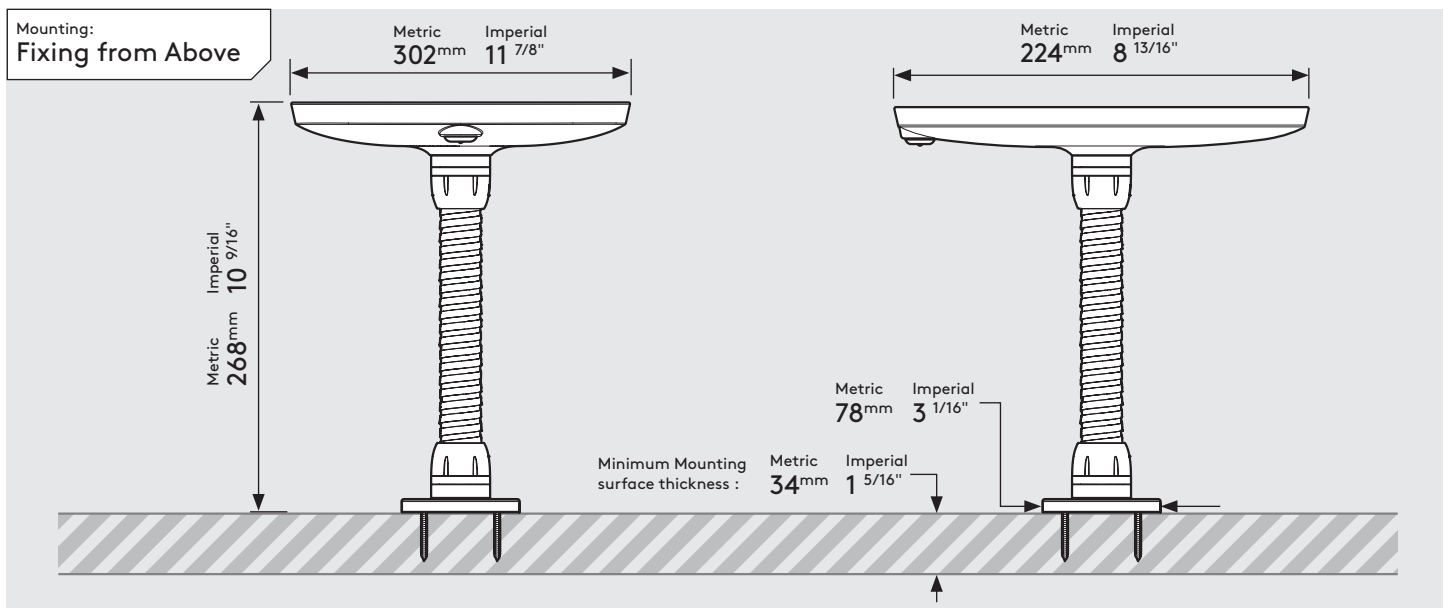

PRODUCT DATA SHEET - BOUNCEPAD FLEX

bouncepad®

Case: Midi
Arm: Flex
Mounting: Fixing from Below
Below
Fixing from Above
Above
Packaged weight: 2.43kg
Colour: White
Black