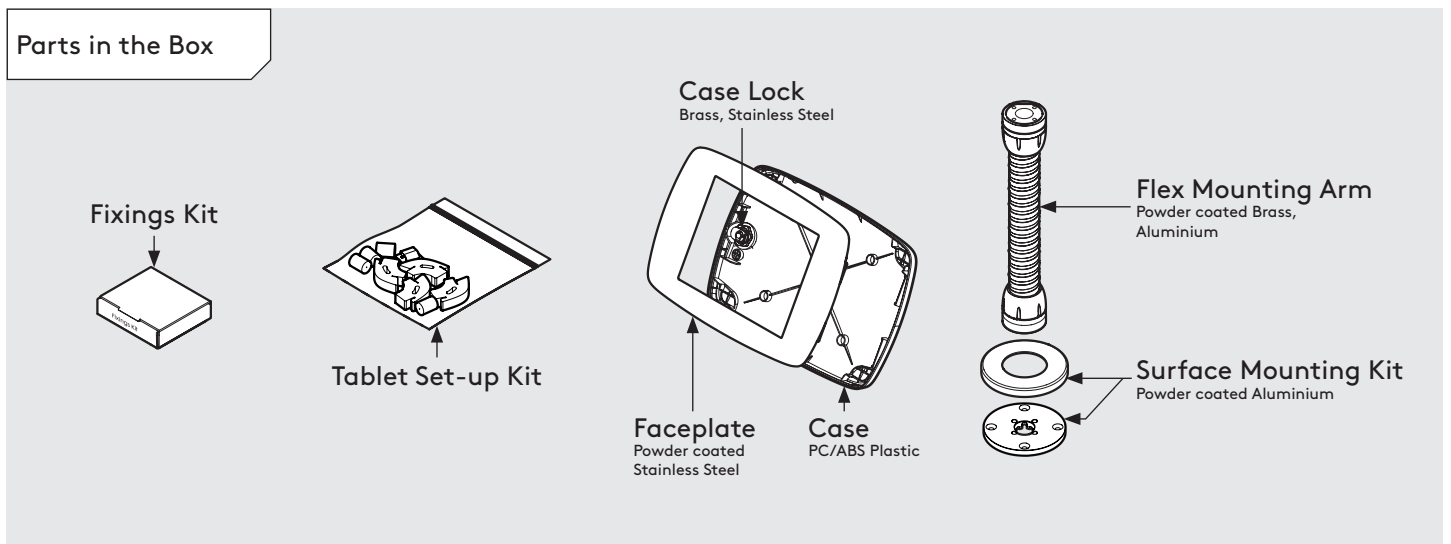

# PRODUCT DATA SHEET - BOUNCEPAD FLEX

**bouncepad**<sup>®</sup>

**Case:** Mini    **Arm:** Flex    **Mounting:** Fixing from Below  
 Fixing from Above    **Packaged weight:** 2.25kg    **Colour:** White  
 Black