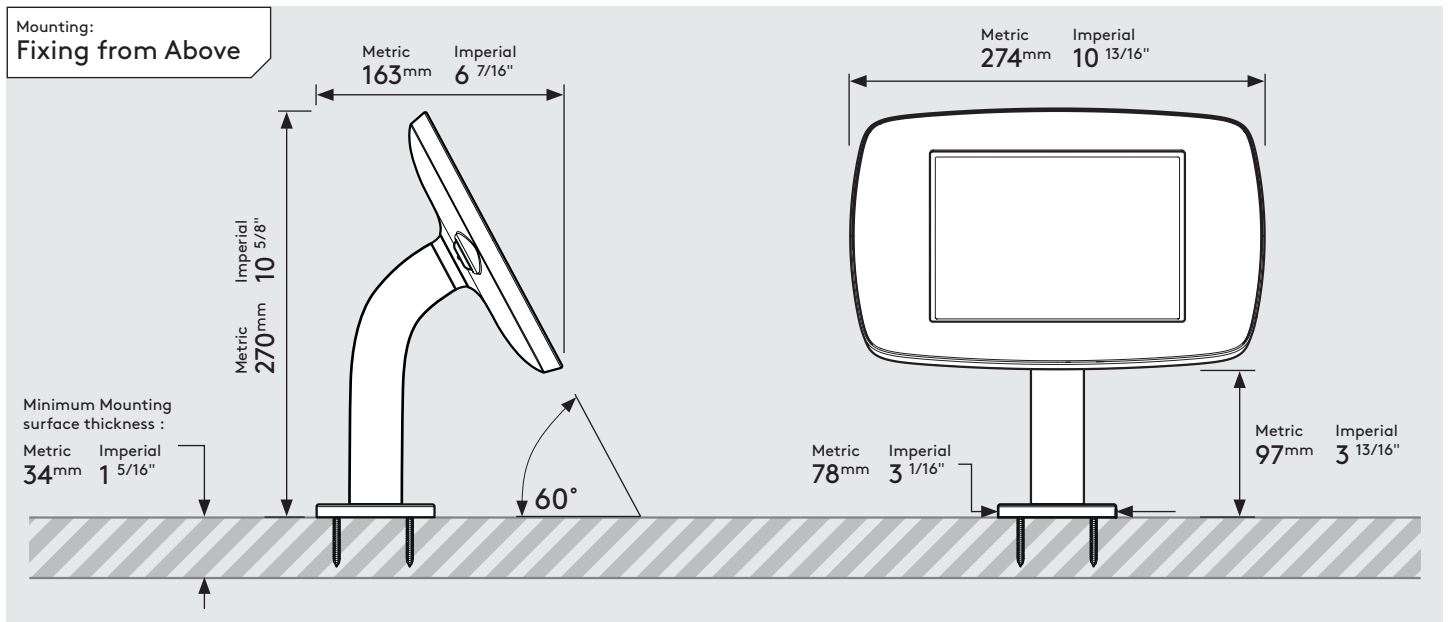

# PRODUCT DATA SHEET - BOUNCEPAD STATIC60

**bouncepad**<sup>®</sup>

**Case:** Mini    **Arm:** Static60    **Mounting:** Fixing from Below  
 Fixing from Above    **Packaged weight:** 1.71kg    **Colour:** White  
 Black