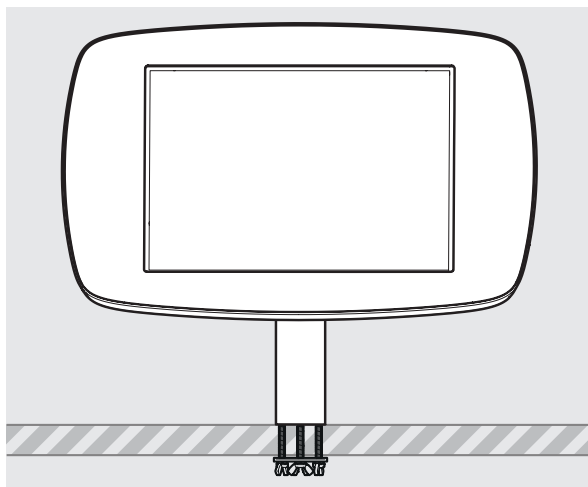

# PRODUCT DATA SHEET - BOUNCEPAD STATIC60

**bouncepad**<sup>®</sup>

**Case:** Mini    **Arm:** Static60    **Mounting:** Fixing from Below  
 Fixing from Above    **Packaged weight:** 1.71kg    **Colour:** White  
 Black