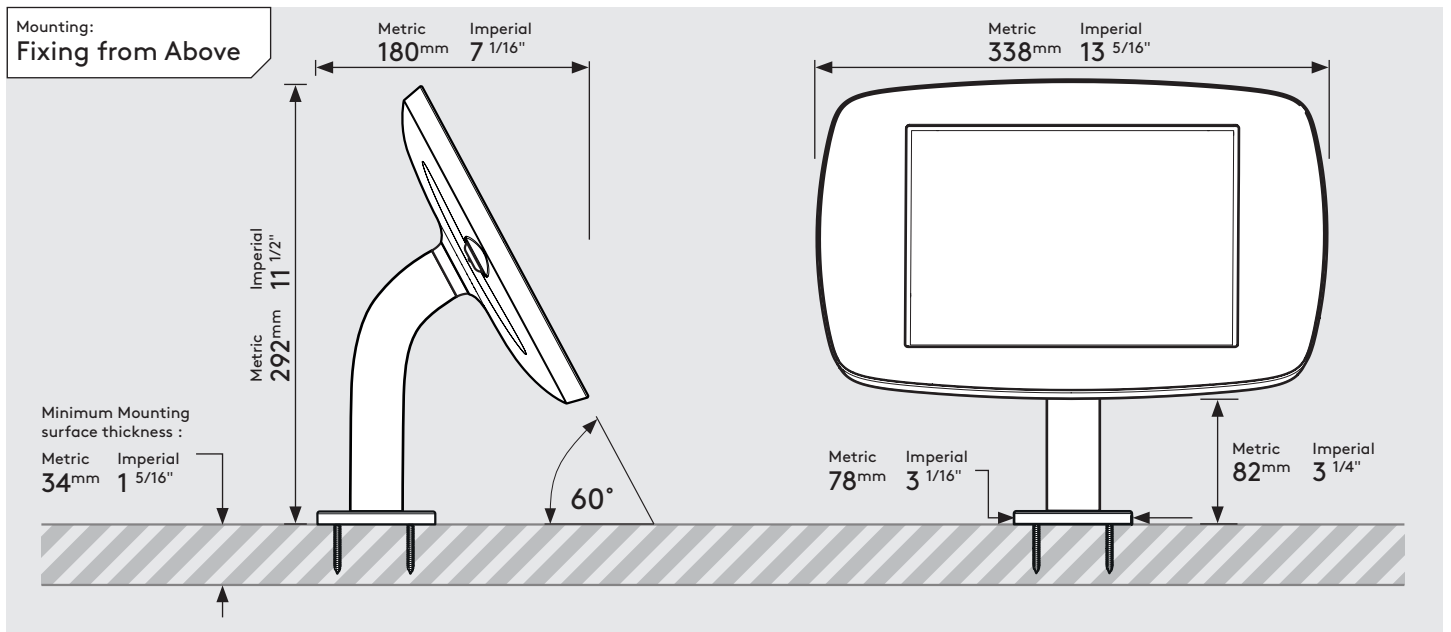

PRODUCT DATA SHEET - BOUNCEPAD STATIC60

bouncepad®

Case:	Arm:	Mounting:	Packaged weight:	Colour:
Maxi	Static60	Fixing from Below	2.12kg	White Black
		Fixing from Above