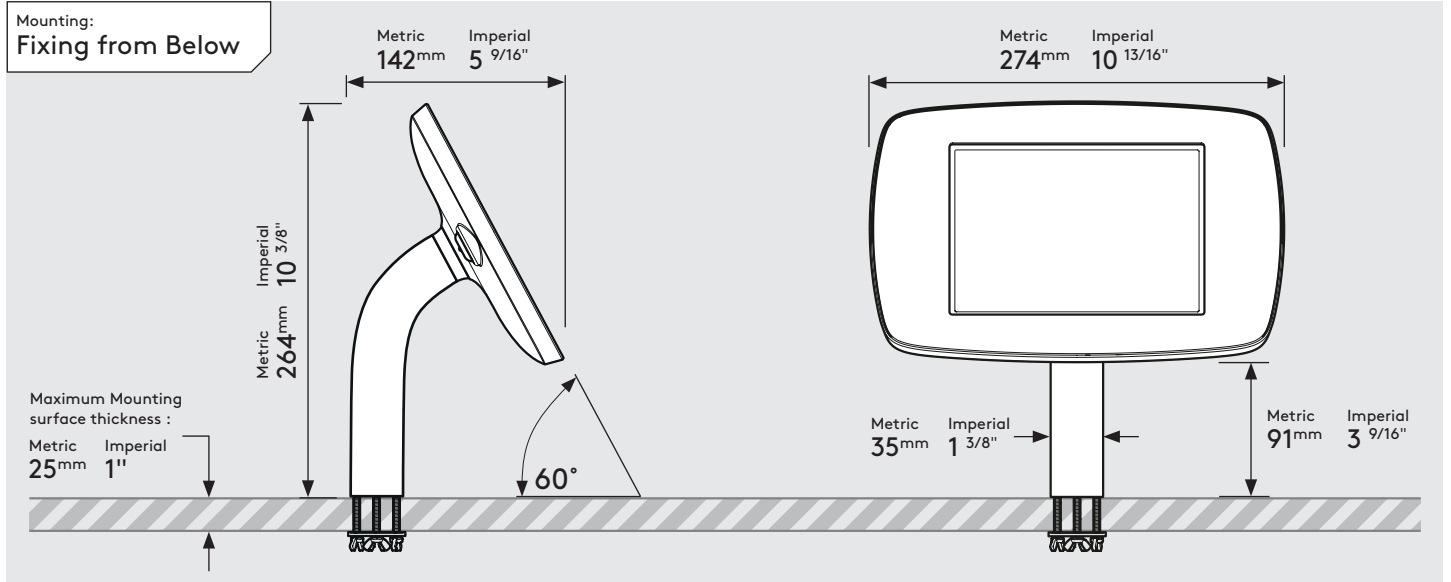

# PRODUCT DATA SHEET - BOUNCEPAD STATIC60

**bouncepad**<sup>®</sup>

**Case:** Mini    **Arm:** Static60    **Mounting:** Fixing from Below  
 Fixing from Above    **Packaged weight:** 1.71kg    **Colour:** White  
 Black