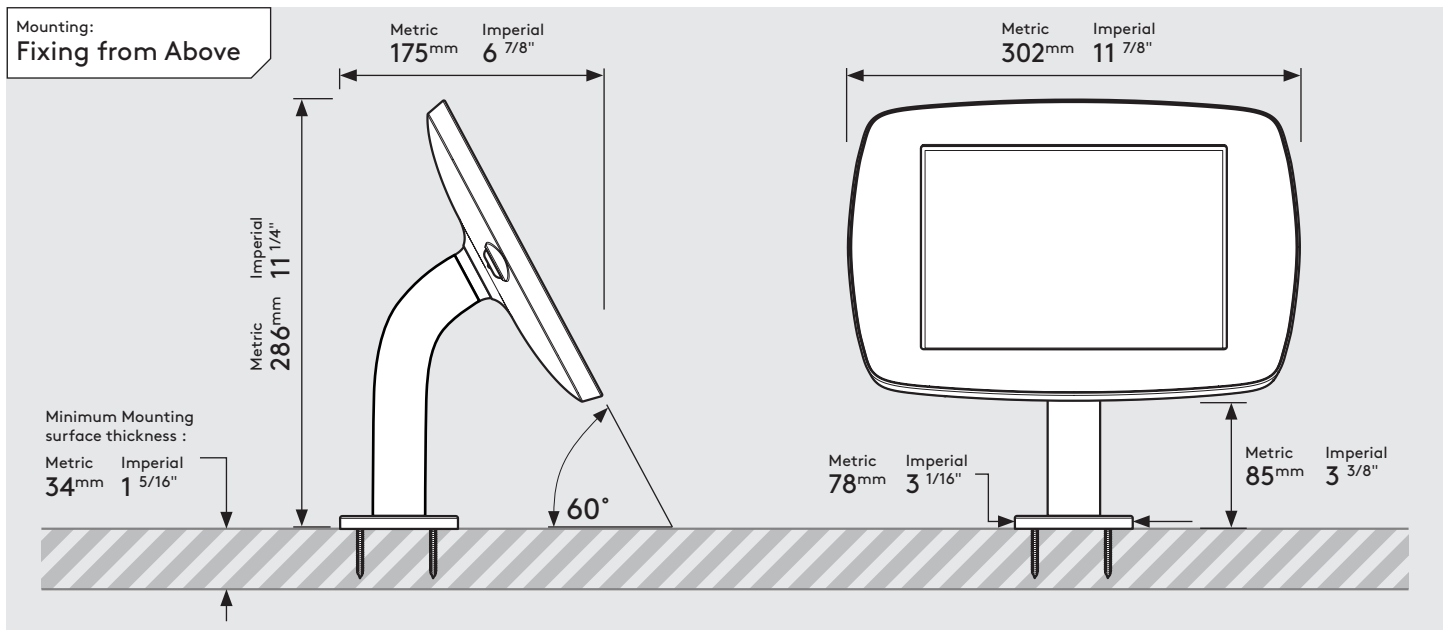

PRODUCT DATA SHEET - BOUNCEPAD STATIC60

bouncepad®

Case:	Arm:	Mounting:	Packaged weight:	Colour:
Midi	Static60	Fixing from Below	1.89kg	White Black
		Fixing from Above