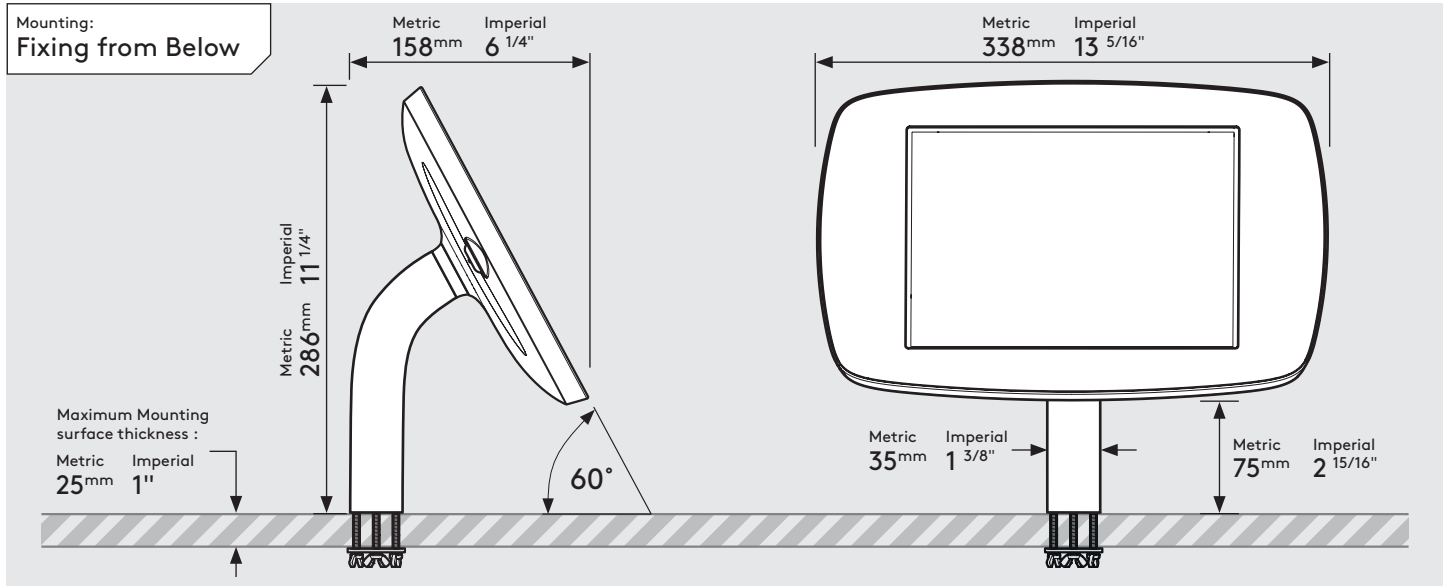

PRODUCT DATA SHEET - BOUNCEPAD STATIC60

bouncepad®

Case:	Arm:	Mounting:	Packaged weight:	Colour:
Maxi	Static60	Fixing from Below	2.12kg	White Black
		Fixing from Above