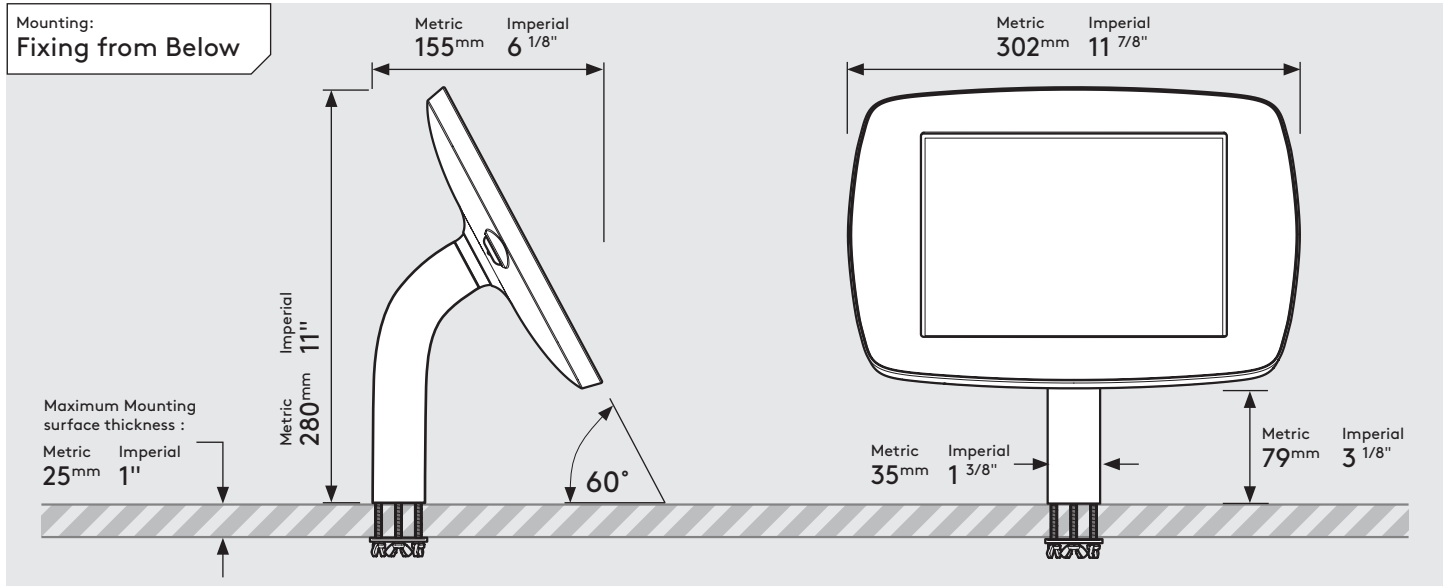

PRODUCT DATA SHEET - BOUNCEPAD STATIC60

bouncepad®

Case:	Arm:	Mounting:	Packaged weight:	Colour:
Midi	Static60	Fixing from Below	1.89kg	White Black
		Fixing from Above