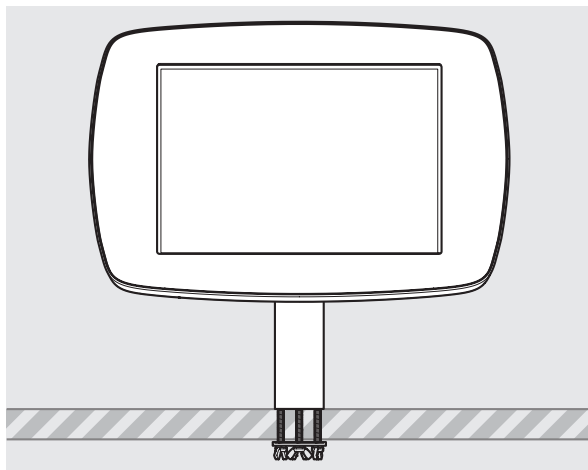

# PRODUCT DATA SHEET - BOUNCEPAD STATIC60

**bouncepad**<sup>®</sup>

**Case:** Mini    **Arm:** Static60    **Mounting:** Fixing from Below  
 Fixing from Above    **Packaged weight:** 1.71kg    **Colour:** White  
 Black