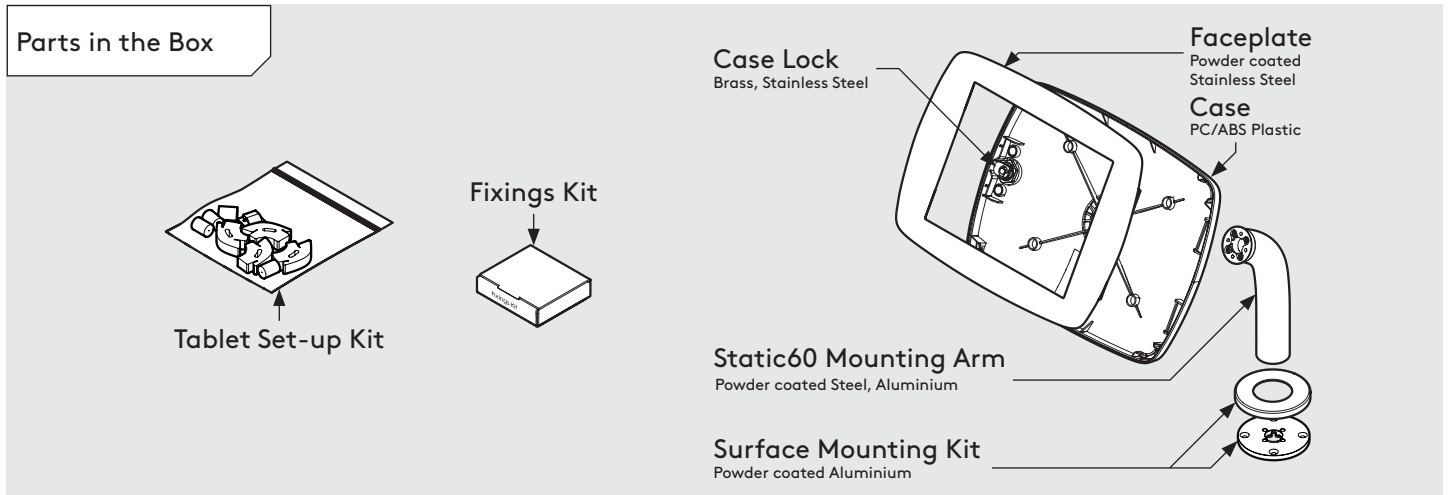

PRODUCT DATA SHEET - BOUNCEPAD STATIC60

bouncepad®

Case:	Arm:	Mounting:	Packaged weight:	Colour:
Midi	Static60	Fixing from Below	1.89kg	White Black
		Fixing from Above