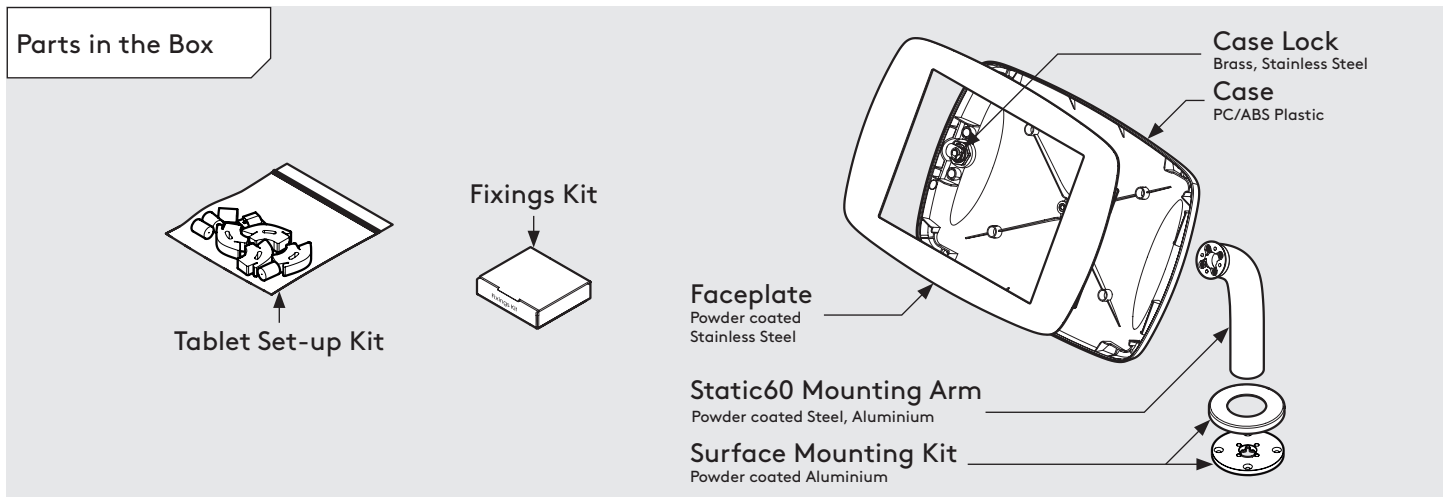

PRODUCT DATA SHEET - BOUNCEPAD STATIC60

bouncepad®

Case:	Arm:	Mounting:	Packaged weight:	Colour:
Maxi	Static60	Fixing from Below	2.12kg	White Black
		Fixing from Above