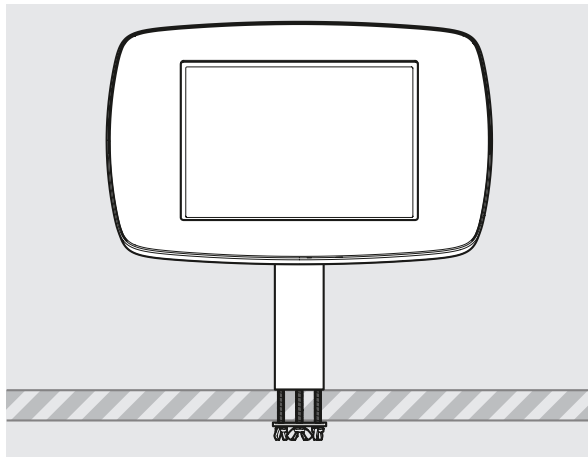

# PRODUCT DATA SHEET - BOUNCEPAD STATIC60

**bouncepad**<sup>®</sup>

**Case:** Mini    **Arm:** Static60    **Mounting:** Fixing from Below  
 Fixing from Above    **Packaged weight:** 1.71kg    **Colour:** White  
 Black