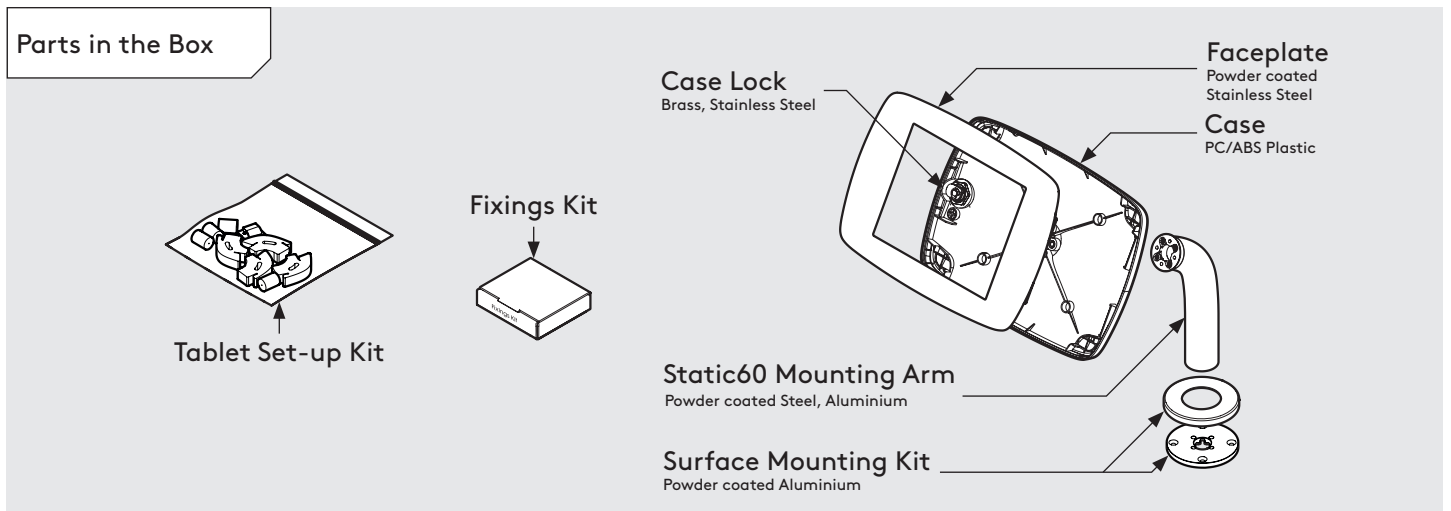

# PRODUCT DATA SHEET - BOUNCEPAD STATIC60

**bouncepad**<sup>®</sup>

**Case:** Mini    **Arm:** Static60    **Mounting:** Fixing from Below  
 Fixing from Above    **Packaged weight:** 1.71kg    **Colour:** White  
 Black