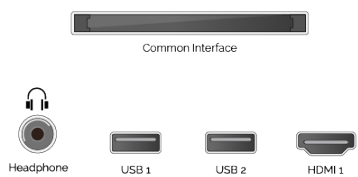

Key Features

Full HD: Discover picture perfect on-screen imagery with a Toshiba Full HD TV. With a 1080p screen resolution, you can enjoy pinpoint sharp clarity as well as incredible image detail and vibrancy of colour.

Smart TV: A whole new world of entertainment awaits you on your Toshiba big screen TV and it's all just one click away. Choose from Toshiba's huge range of music, video, TV and social media apps. With Netflix®, Prime Video or YouTube™, you will find plenty of 4K content.

USB Recording: Sometimes once just isn't enough when it comes to watching your favourite programmes and movies. With this USB recording feature, you can watch and record your all-time favourite TV content.

HDMI™: Designed with two or more HDMI™ ports, Toshiba TVs make it easy for you to connect to multiple HD devices.

Features

Connection Ports

SIDE