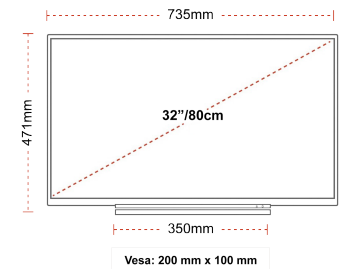

### Connection Ports

SIDE

BACK

### Size Info

## DISPLAY

Screen Size (inch / cm)	32" / 80cm
Resolution	Full HD (1920 x 1080)
Panel Type	DLED
Brightness	250