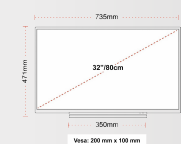

32LL3A63DB

LED TV Series

LL3 SERIES | EAN: 5055862324738

- ⦿ Full HD (High Definition)
- ⦿ 3x HDMI, 2x USB
- ⦿ Smart TV
- ⦿ Internal WLAN & Bluetooth
- ⦿ USB Recording

SMART TV

HDMI
HIGH DEFINITION MULTIMEDIA INTERFACE

A+

45kWh
Kwh Annum

31W
Watt

<0.5W
Standby