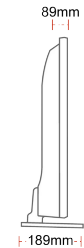

### Connection Ports

SIDE

BACK

### Size Info

## DISPLAY

Screen Size (inch / cm)	32" / 80cm
Resolution	Full HD (1920 x 1080)
Panel Type	DLED
Brightness	250