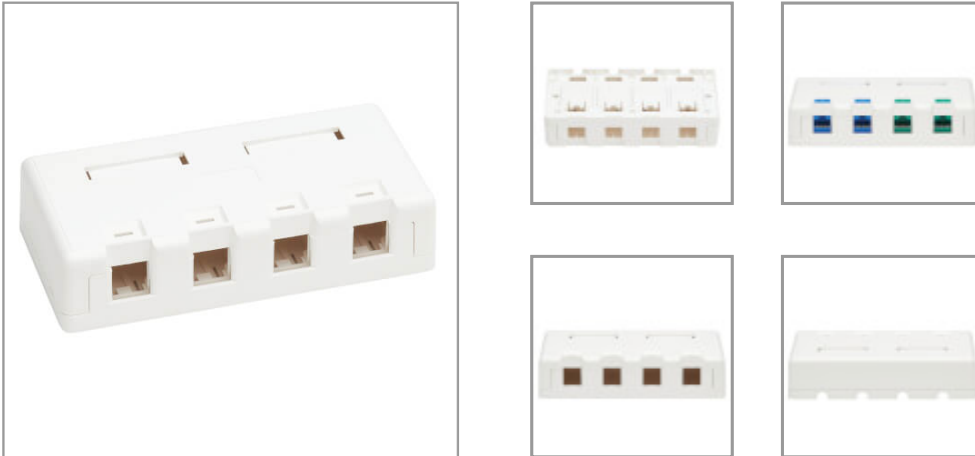

## Surface-Mount Box for Keystone Jacks - 4 Ports, White

MODEL NUMBER: N082-004-WH

Surface-mount box provides 4 connections for non-premise home theater, VoIP or Ethernet cable applications on a wall or ceiling.

### Features

**Connects Audio/Video, Voice and Data Cable Lines in Your Network** This surface-mount box provides a fast, easy, cost-effective method for expanding your home theater (audio/video), VoIP phone (voice) or Ethernet (data) network. Any type of keystone jack, including those used in HDMI, DisplayPort, RCA, USB and Cat5e/6/6a applications, snaps easily into the cutout for quick cable connection.

**Easy to Install Where In-Wall Box and Wire Installation Is Impractical or Impossible** Just snap open the top cover to add the keystone jacks, then snap the cover closed. Use zip ties to secure cabling to the box, which features rear routing slots to allow the box to be installed flush against a wall, ceiling or baseboard. Mounting screws and double-sided tape are included. The flame-resistant ABS UL94V-0 box is white and blends elegantly into any home or office décor for a sleek, professional installation.

## Specifications

| OVERVIEW                    |                           |
|-----------------------------|---------------------------|
| UPC Code                    | 037332249647              |
| Technology                  | Cat5/5e; Cat6             |
| PHYSICAL                    |                           |
| Material of Construction    | ABS                       |
| Color                       | White                     |
| ENVIRONMENTAL               |                           |
| Operating Temperature Range | 14 TO 140 F (-10 to 60 C) |