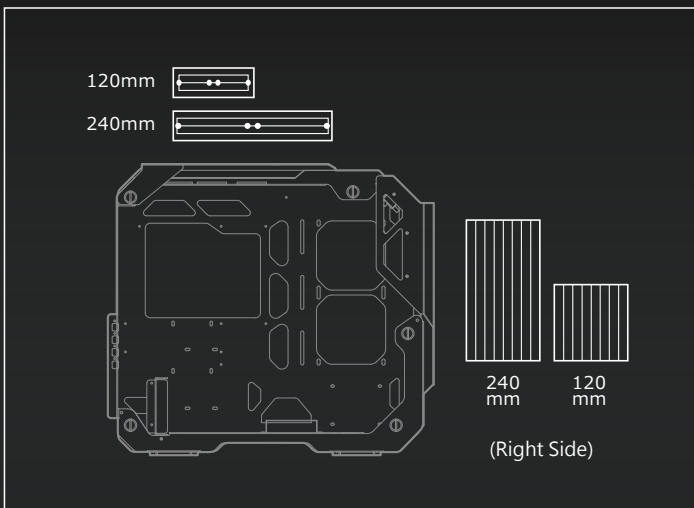

BLAZER ESSENCE

Superb Open-frame Gaming Mini Tower Case

Superb Cooling Performance

Cooling is a critical factor for gamers, overclockers and PC enthusiasts in general. With support for 240mm radiators and metal open-frame design to achieve extreme cooling performance.

Water cooling radiator support

Air cooling support

Case Type	Mini Tower
Motherboard Type	Mini ITX / Micro ATX
Dimension (WxHxD)	214 x 472 x 514 (mm) / 8.4 x 18.6 x 20.2 (in)
Case Drive Bays	3.5" : 2 Max. 2.5" : 4 Max.
I/O Panel	USB3.0 x 2, Mic x 1 / Audio x 1, Reset Button
Expansion Slots	4
PSU	Standard ATX PS2
Max. PSU Length	160 (mm) / 6.3 (in)

Water Cooling Radiator Support	Top : 240mm / 120mm Right Side : 240mm / 120mm
Cooling Fan Support	Top : 120mm x 2 Right Side : 120mm x 2
Maximum Number of Fans	4 Max.
Max. Graphics Card Length	310 (mm) / 12.2 (in)
Max. CPU Cooler Height	130 (mm) / 5.1 (in)
Tempered Glass Side Panel	Both Sides 4mm Thick