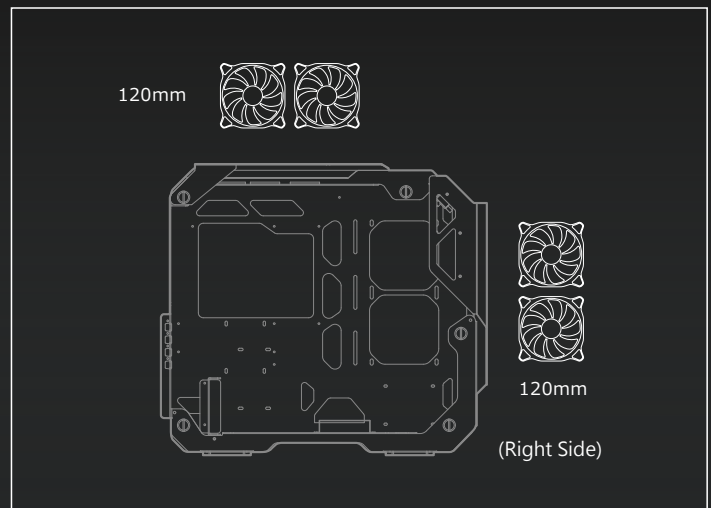

BLAZER ESSENCE

Superb Open-frame Gaming Mini Tower Case

Superb Cooling Performance

Cooling is a critical factor for gamers, overclockers and PC enthusiasts in general. With support for 240mm radiators and metal open-frame design to achieve extreme cooling performance.

Water cooling radiator support

Air cooling support

Case Type	Mini Tower
Motherboard Type	Mini ITX / Micro ATX
Dimension (WxHxD)	214 x 472 x 514 (mm) / 8.4 x 18.6 x 20.2 (in)
Case Drive Bays	3.5" : 2 Max. 2.5" : 4 Max.
I/O Panel	USB3.0 x 2, Mic x 1 / Audio x 1, Reset Button
Expansion Slots	4
PSU	Standard ATX PS2
Max. PSU Length	160 (mm) / 6.3 (in)

Water Cooling Radiator Support	Top : 240mm / 120mm Right Side : 240mm / 120mm
Cooling Fan Support	Top : 120mm x 2 Right Side : 120mm x 2
Maximum Number of Fans	4 Max.
Max. Graphics Card Length	310 (mm) / 12.2 (in)
Max. CPU Cooler Height	130 (mm) / 5.1 (in)
Tempered Glass Side Panel	Both Sides 4mm Thick