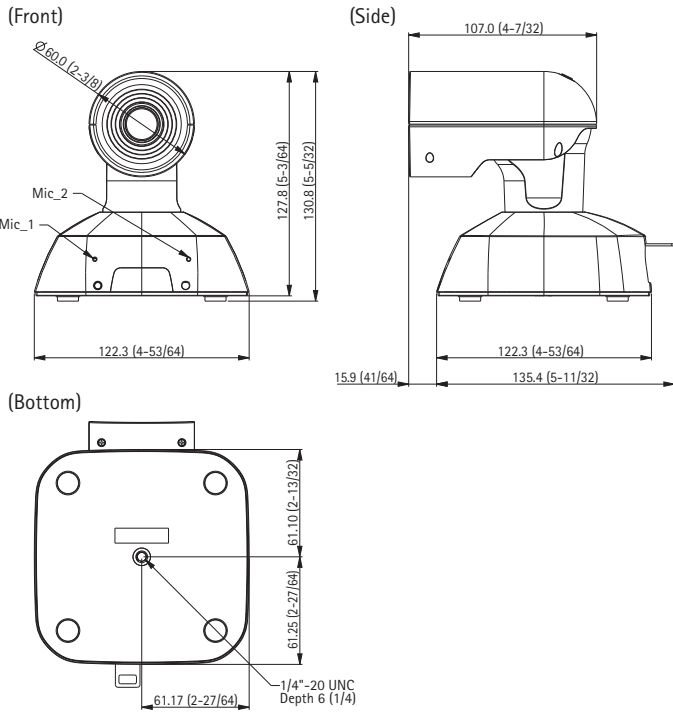

Dimensions

Unit:mm (inches)