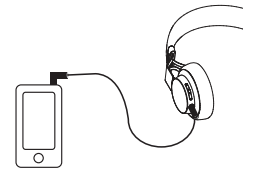

## Wireless connections

### Bluetooth®

1. Hold the on/off/pairing switch in the pairing position for 3 seconds.
2. Pairing mode will be announced in the headphones, and the light will flash blue.
3. Follow the voice-guided pairing instructions to pair to your Bluetooth device.

## Wired connections

Connect the headset to your phone's 3.5 mm jack connector using the audio cable.

TIP: Bluetooth connections are disabled when connected to the 3.5mm jack.