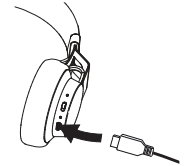

Charging

It takes 1-2 hours to charge the battery using any micro-USB cable.