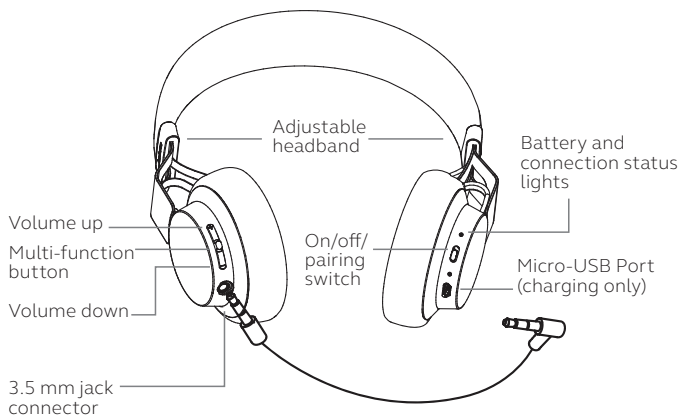

How to use

Music and chat

	Pause/play music	Tap the multi-function button
	Adjust volume	Tap the Volume up or Volume down button
	Skip music tracks	Press and hold either the Volume up or Volume down button
	Battery status	Tap the Volume up or Volume down button when not listening to music or on a call
	Answer/end call*	Tap the Multi-function button
	Reject call*	Press and hold (1 sec) the Multi-function button
	Redial last number*	Double-tap the Multi-function button

	Features	Benefit	Jabra Move Style Edition
Audio	Jabra's signature Digital Signaling Processing	Crisp digital audio reproduction	•
	High quality call performance in true HD Voice*	Crystal clear call quality	•
Connectivity	Connects to all Bluetooth® ready devices – phones, computers, tablets and more	1 Headset for all situations	•
	Comes with an optional cord so you can use your headphones on flights.	Stay connected - on the ground and in the air	•
Ease of use	Multi-function button for control of music and calls directly from the headphones	Easy access to key features	•
	Ultra-lightweight and adjustable headband	Fits all head-types	•
	Stainless steel headband, Tested to the max: Drop (1,5 m), bend (10,000x), Dirt resistant fabric	Premium durable design for life on the move	•
	Automatic pairing mode	Fast and easy pairing	•
	Up to 14 hours talk time/music time and up to 12 days standby time	Stay connected all day	•

*Network dependant