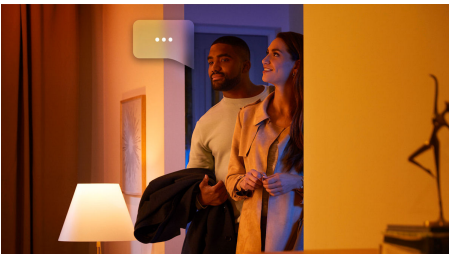

Control with app or voice*

Philips Hue works with Amazon Alexa, Siri and the Google Assistant. Simple voice commands let you dim, brighten or change the colour of your lights, whether you want to control a single lamp or all lights in your home. Voice control requires a Philips Hue Bridge and a compatible partner device.