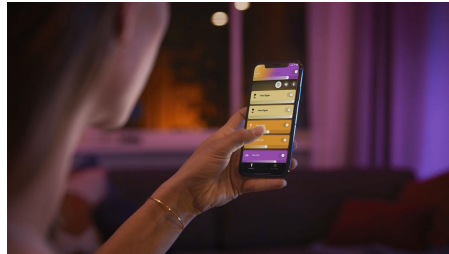

### Easy smart lighting

- Control up to 10 lights with the Bluetooth app
- Create a personalised experience with colourful smart light
- Set the right mood with warm to cool white light
- Get the perfect light recipes for your daily activities
- Unlock full suite of smart light features with Hue Bridge

## A plug-and-play accent lamp

The Philips Hue Bloom is a small, versatile smart lamp that casts light in any of millions of colors. The Bloom's easy plug-and-play design lets you place the lamp anywhere: place it on a table to wash the walls with beautiful light, set it on your nightstand for a gentle nightlight or position it near your TV to enhance your entertainment with light.

## Control with app or voice\*

Philips Hue works with Amazon Alexa, Siri and the Google Assistant. Simple voice commands let you dim, brighten or change the colour of your lights, whether you want to control a single lamp or all lights in your home. Voice control requires a Philips Hue Bridge and a compatible partner device.

## Control up to 10 lights with the Bluetooth app

With the Hue Bluetooth app, you can control your Hue smart lights in a single room of your home. Add up to 10 smart lights and control them all with just the touch of a button on your mobile device.