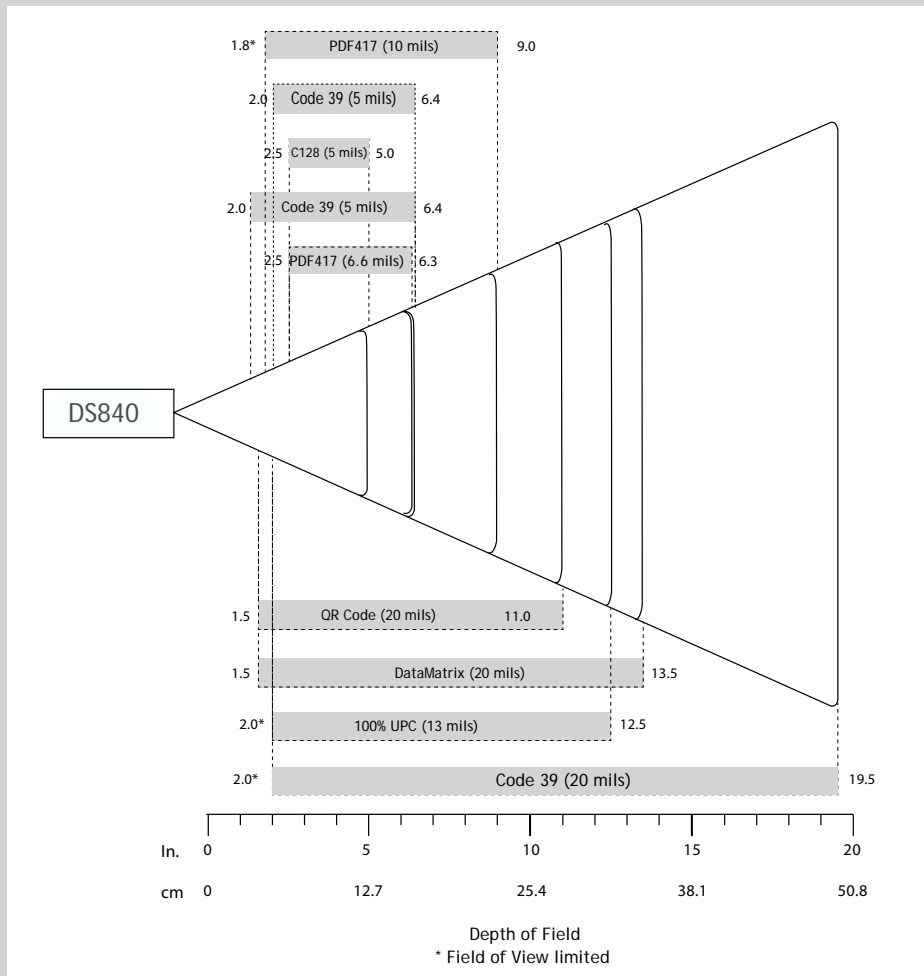

Scan Angle:

42° (Horizontal) - 28° (Vertical)

Sensor Resolution:

640 horizontal x 400 vertical pixels

Print Contrast:

Down to 25%

Reading Distance:

3.8 to 49.5 cm (1.5 to 19.5 in.) Depends on barcode size, symbology, label media, scan angle

Decode Ranges:

	Near	Far
5 mil Code 39	2.0 in/5.1 cm	6.4 in/16.2 cm
5 mil Code 128	2.5 in/6.3 cm	5.0 in/12.7 cm
6.6 mil PDF417	2.5 in/6.3 cm	6.3 in/16.0 cm
10 mil PDF417	1.8 in/4.5 cm*	9.0 in/22.8 cm
13 mil 100% UPC	2.0 in/5.0 cm*	12.5 in/31.7 cm
20 mil Code 29	2.0 in/5.0 cm*	19.5 in/49.5 cm
20 mil Data Matrix	1.5 in/3.8 cm	13.5 in/34.3 cm
20 mil QR Code	1.5 in/3.8 cm	11.0 in/27.9 cm