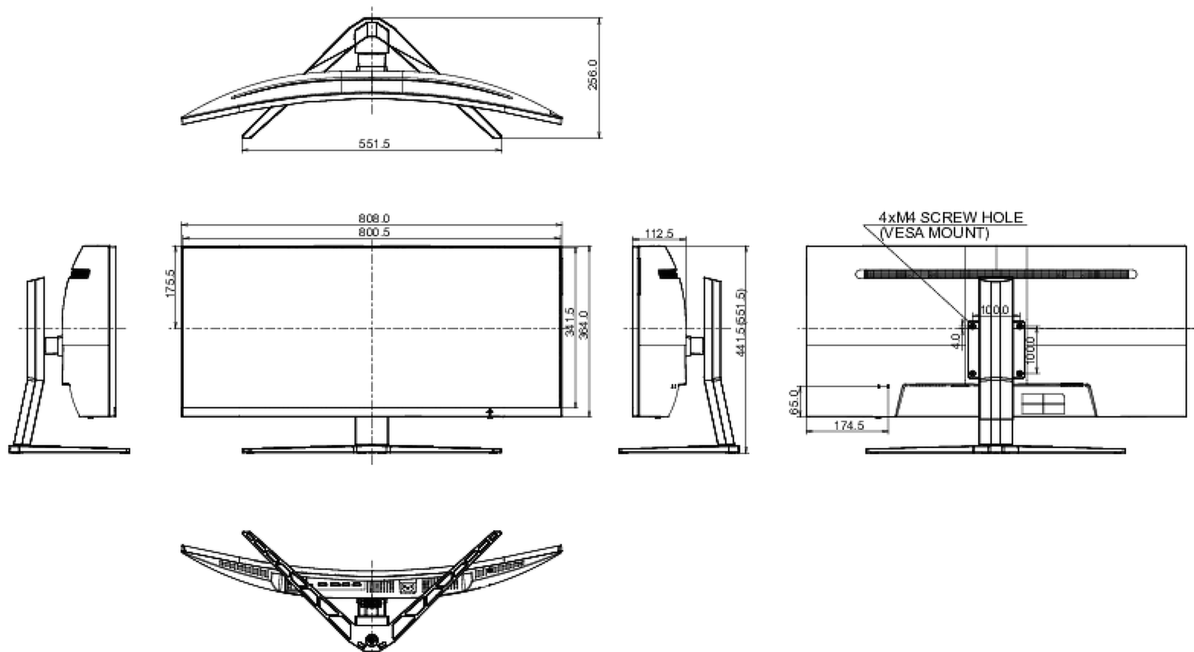

## 08 DIMENSIONS / WEIGHT

Product dimensions W x H x D	808 x 441.5 (551.5) x 256mm
Box dimensions W x H x D	909 x 505 x 282mm
Weight (without box)	10.9kg
EAN code	4948570117406