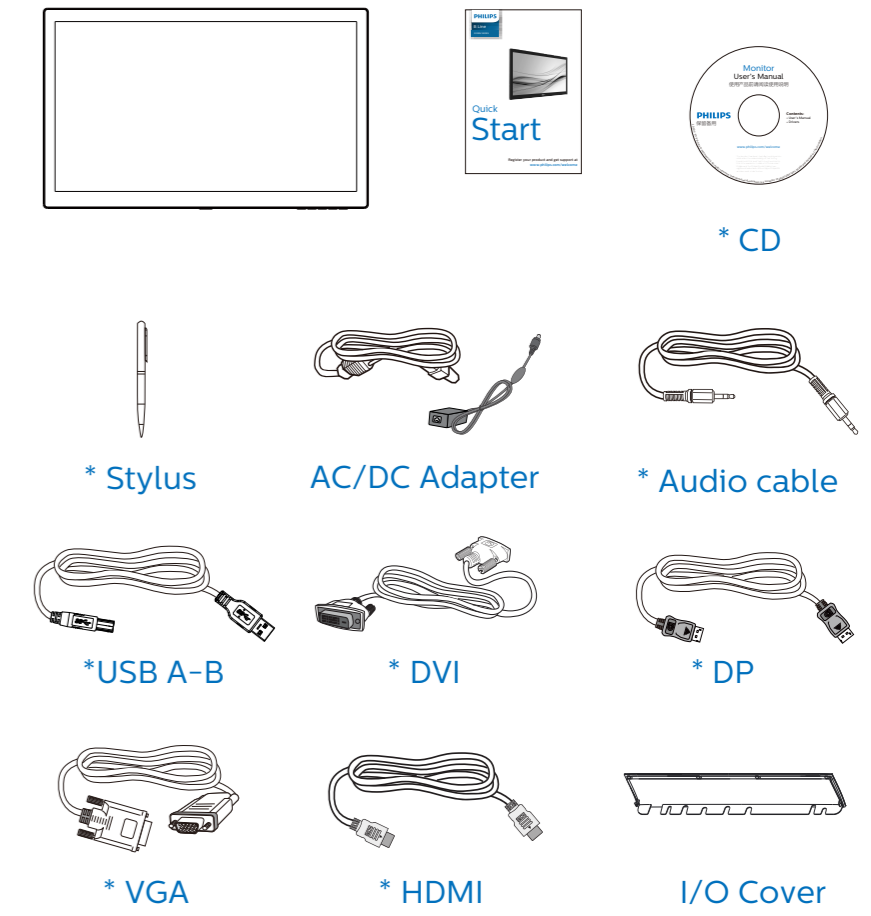

Quick Start

Register your product and get support at
www.philips.com/welcome

* Different according to region.
Display design may differ from those illustrated.