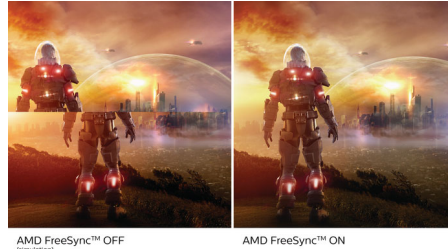

Ultra-smooth gaming

Gaming shouldn't be a choice between choppy gameplay or broken frames. With the new Philips monitor it doesn't have to be. Get fluid, artefact-free performance at virtually any frame rate with AMD FreeSync™ technology, smooth, quick refresh and ultra-fast response time.