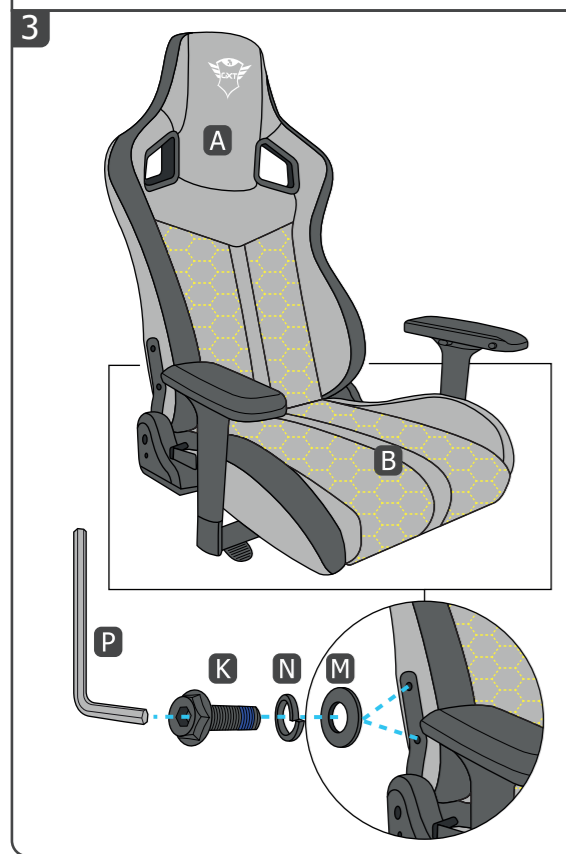

 Trust

RESTO PRO | Gaming Chair

FAQ: www.trust.com/23784/faq