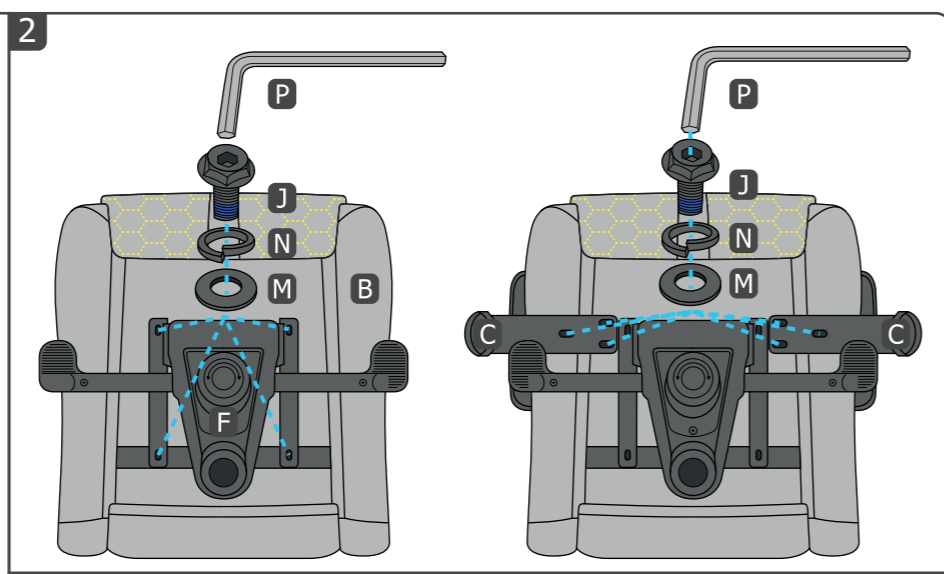

 Trust

RESTO PRO | Gaming Chair

FAQ: www.trust.com/23784/faq