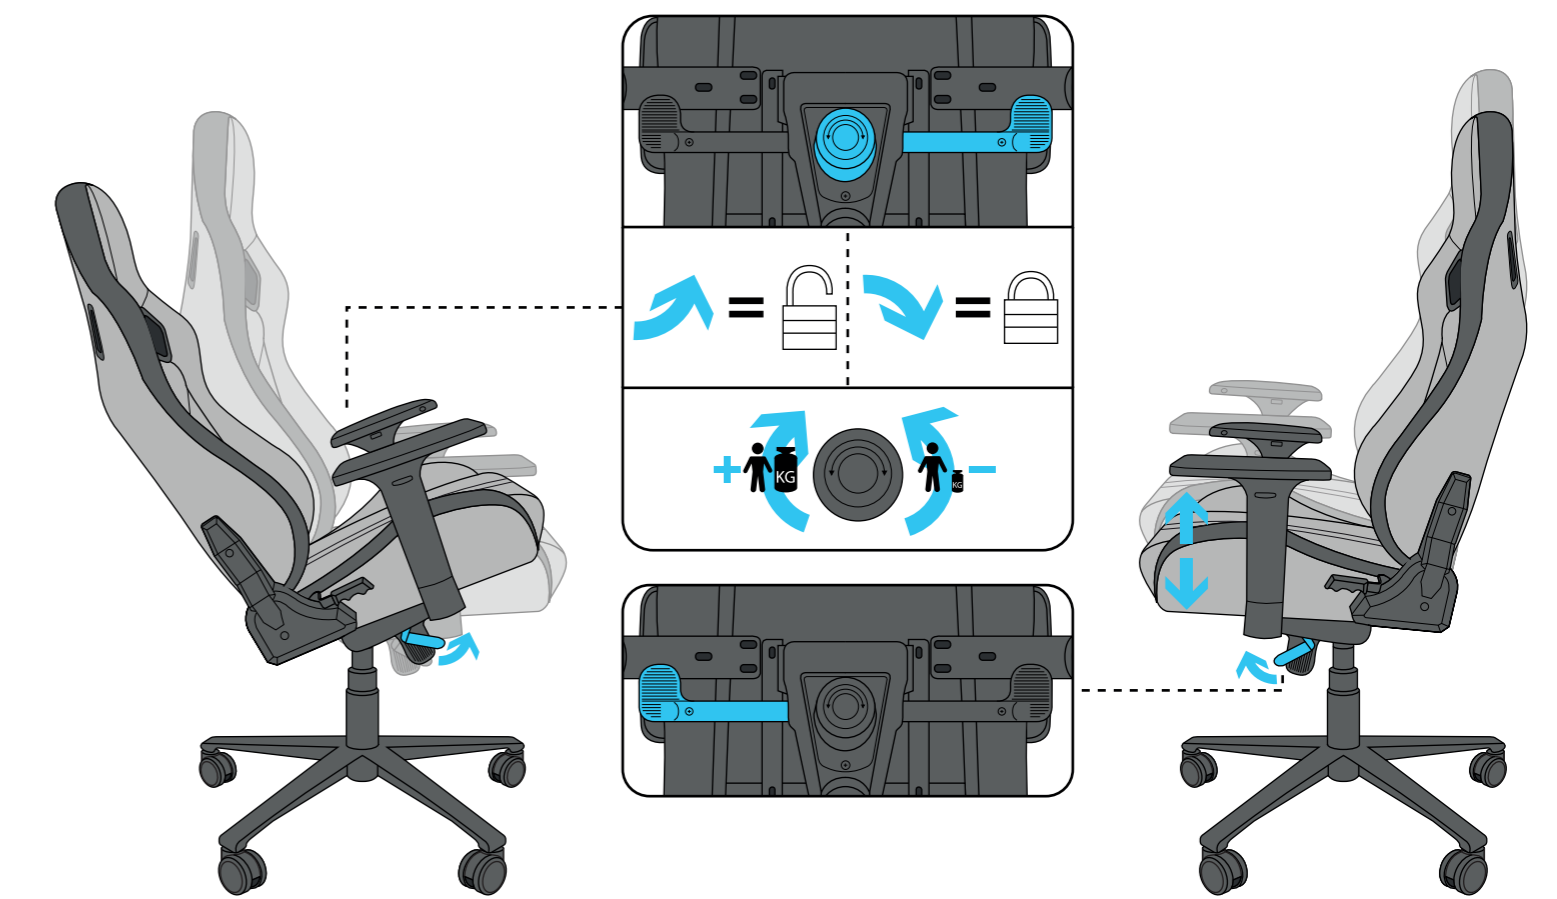

 Trust

RESTO PRO | Gaming Chair

FAQ: www.trust.com/23784/faq