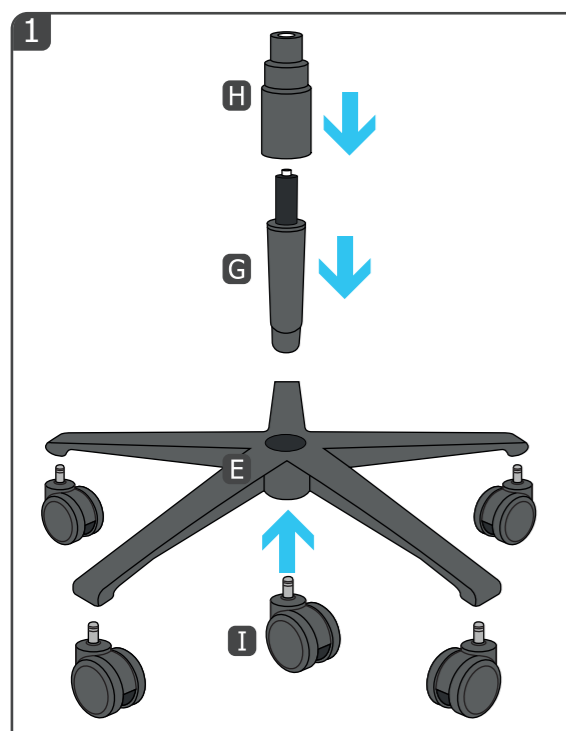

 Trust

RESTO PRO | Gaming Chair

FAQ: www.trust.com/23784/faq