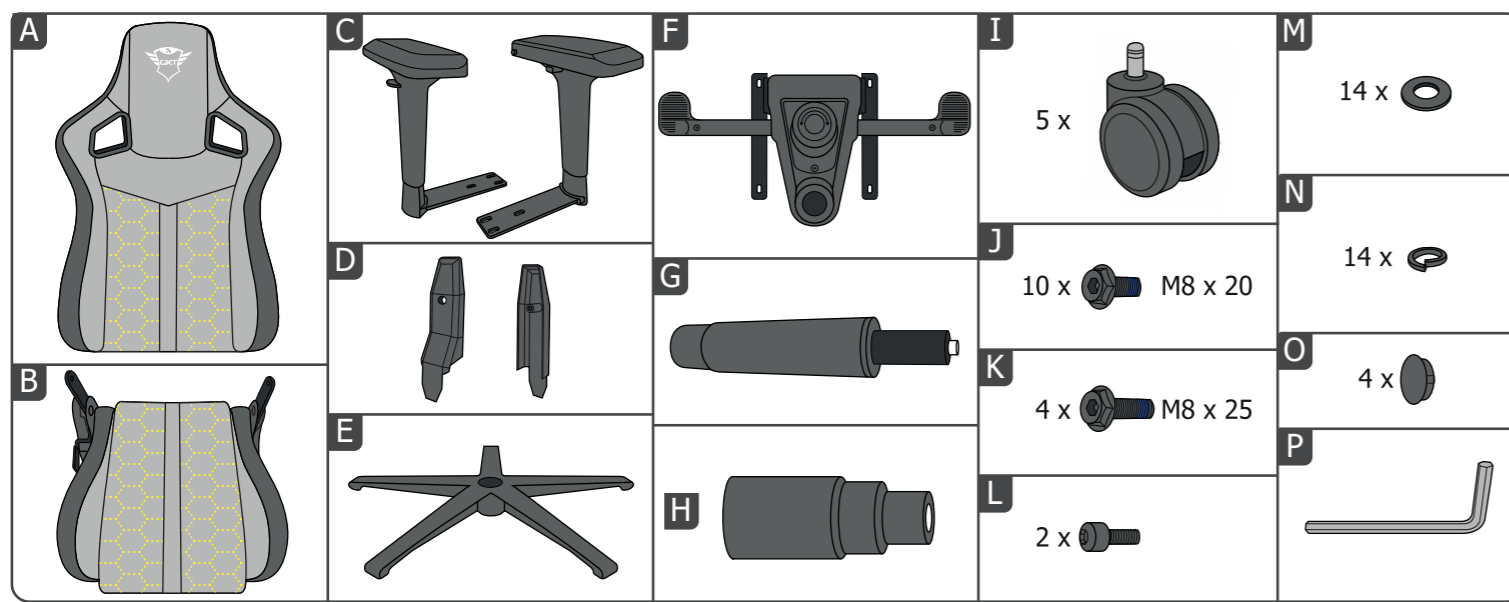

 Trust

RESTO PRO | Gaming Chair

FAQ: www.trust.com/23784/faq