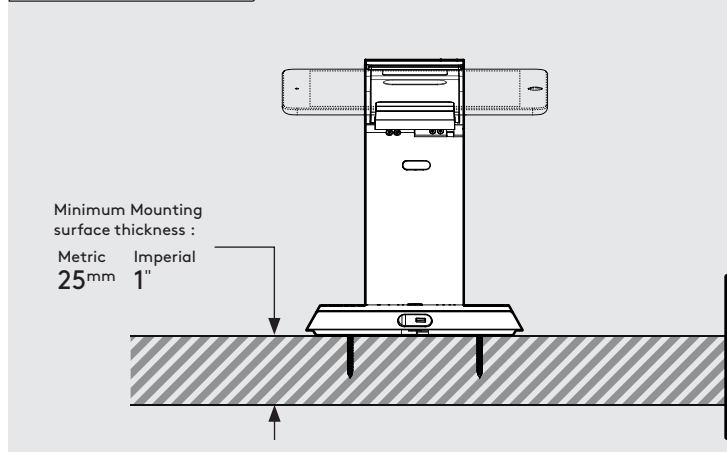

Product Data Sheet - Eddy

bouncepad

Colour:

White
Black
Green

Mounting:

Fixing from
Above

Fixing from
Below

Packaged weight:

1.55kg

Mounting:
Fixing from Above

Mounting:
Fixing from Below

Parts in the Box