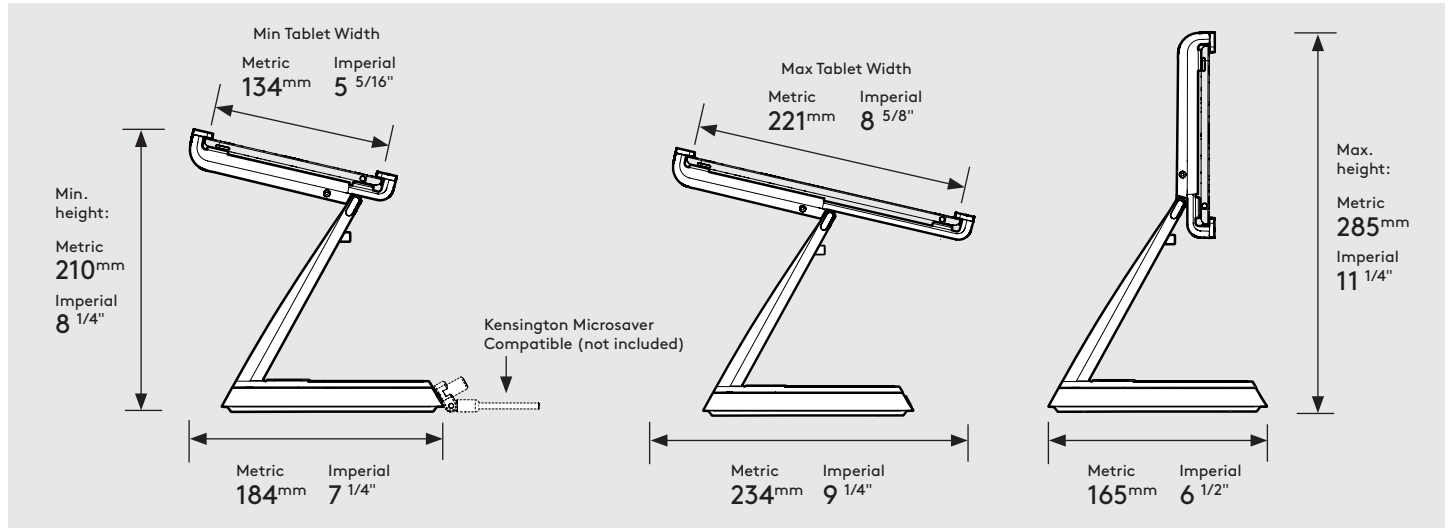

Product Data Sheet - Eddy

bouncepad

Colour:

White
Black
Green

Mounting:

Fixing from
Above

Fixing from
Below

Packaged weight:

1.55kg

Mounting:
Fixing from Above

Mounting:
Fixing from Below

Parts in the Box