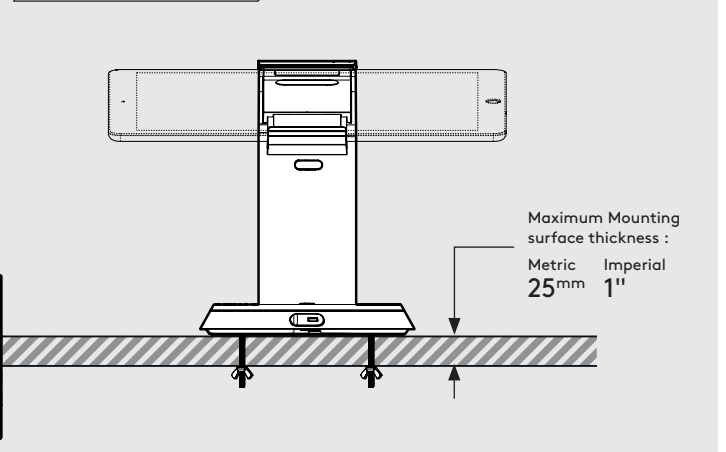

Product Data Sheet - Eddy

bouncepad

Colour:

White
Black
Green

Mounting:

Fixing from
Above

Fixing from
Below

Packaged weight:

1.55kg

Mounting:
Fixing from Above

Mounting:
Fixing from Below

Parts in the Box