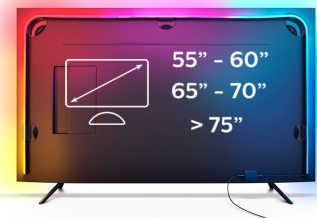

Easy Installation

The Philips Hue Play gradient lightstrip is specially designed for television entertainment. The LED strip comes in three sizes, fitting TVs of 55" and larger, and includes mounting brackets to make installation quick and easy.

Hue Sync and Hue Bridge Required

The Philips Hue Play gradient lightstrip requires the Philips Hue Play HDMI sync box, Hue Sync mobile app and a Hue Bridge. The Bridge also allows you to add up to 50 lights and accessories throughout your entire home, create timers and routines, and control your lights from anywhere – inside or outside your home – with the Hue app. The Philips Hue Play HDMI sync box and Hue Bridge are sold separately.

Three sizes for a perfect fit

The Play gradient lightstrip comes in three sizes. The 55-inch lightstrip is recommended for 55 to 60-inch TVs, the 65-inch lightstrip for 65 to 70-inch TVs and the 75-inch lightstrip for 75-inch and larger TVs. If the size of your TV falls in between these recommendations, use the next size down (for example, a 62-inch TV would use the 55-inch lightstrip).

Power consumption

- Wattage: 19 W

Product dimensions and weight

- Height: 1.6 cm
- Length: 254 cm
- Width: 1.7 cm

Service

- Warranty: 2 year(s)

Technical specifications

- Lifetime up to: 25,000 h
- Lifetime: 25000 h
- Total lumen output fixture: 1100
- IP code: IP20
- Class of protection: II - double insulated