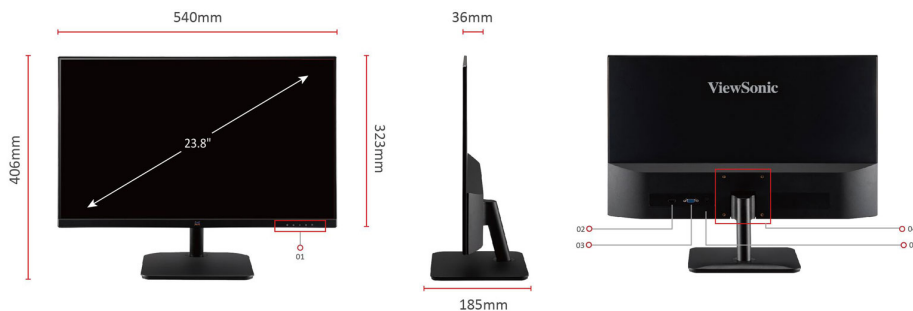

Product Description

The ViewSonic VA2432-h is a 24" Full HD IPS monitor with HDMI and VGA input for business or home usage. With SuperClear® IPS technology and Full HD resolution, images are clear and detailed from a wide range of viewing angles. The VA2432-h's three-sided frameless bezel design delivers a seamless viewing experience. This monitor provides six ViewMode presets that deliver optimized screen performance in different applications. Eye-Care technology and energy-saving Eco mode help to eliminate eye strain from extended viewing periods. With VESA-compatible mount support, this monitor is easy to setup in any environment.

1. Menu Control Panel
2. HDMI
3. VGA
4. VESA Compatible (Wall Mount 75x75mm)
5. AC IN

Visit Us ■ www.viewsonic.com

DISPLAY

Display Size (in.):	24
Viewable Area (in.):	23.8
Panel Type:	IPS Technology
Resolution:	1920 x 1080
Resolution Type:	FHD
Static Contrast Ratio:	1,000:1 (typ)
Dynamic Contrast Ratio:	50M:1
Light Source:	LED
Brightness:	250 cd/m ² (typ)
Colors:	16.7M
Color Space Support:	8 bit (6 bit + Hi-FRC)
Aspect Ratio:	16:9
Response Time (Typical GTG):	4ms
Viewing Angles:	178° horizontal, 178° vertical
Backlight Life (Hours):	30000 Hrs (Min)
Curvature:	Flat
Refresh Rate (Hz):	75
Blue Light Filter:	Yes
Flicker-Free:	Yes
Color Gamut:	NTSC: 72% size (Typ), sRGB: 104% size (Typ)
Pixel Size:	0.275 mm (H) x 0.275 mm (V)
Surface Treatment:	Anti-Glare, Hard Coating (3H)

DIMENSIONS (METRIC) (WXHXD)

Packaging (mm):	600 x 395 x 112
Physical (mm):	540 x 406 x 185
Physical Without Stand (mm):	540 x 322 x 36

GENERAL

Regulations:	RoHS, WEEE, BSMI, BIS
PACKAGE CONTENTS:	VA2432-H x1, HDMI Cable (v1.4; Male-Male) x1, AC/DC Adapter x1, Quick Start Guide x1, Power plug x2
Recycle/Disposal:	Please dispose of in accordance with local, state or federal laws.
Warranty:	*Warranty offered may differ from market to market