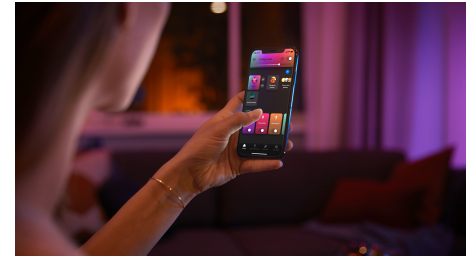

Limitless possibilities

- Control with app or voice*
- A stylish plug-and-play lamp
- Beauty meets smarts
- Smart lights to help you wake up and go to sleep more naturally

Easy smart lighting

- Control up to 10 lights with the Bluetooth app
- Create a personalised experience with colourful smart light
- Set the right mood with warm to cool white light
- Get the perfect light recipes for your daily activities
- Unlock full suite of smart light features with Hue Bridge

Beauty meets smarts

The iconic design of the Philips Hue Iris lamp has been reinvented. Available in black or white, the Iris features a fabric-wrapped cord, mixed materials, aluminium inner tube and unique light effect – a wash of colour with a gentle backlight – to create a sophisticated smart lamp.

Smart lights to help you wake up and go to sleep more naturally

Pair your Philips Hue Iris limited edition lamp with the Hue Bridge to unlock Wake up and Go to sleep routines, which help you fall asleep and wake up more naturally. The lamp's deep dimming capabilities paired with its diffused backlight allow you to wake up to your own personal sunrise in the morning as your lights gently brighten, or gradually dim warm white lights to help you drift off to sleep easier.

Control up to 10 lights with the Bluetooth app

With the Hue Bluetooth app, you can control your Hue smart lights in a single room of your home. Add up to 10 smart lights and control them all with just the touch of a button on your mobile device.