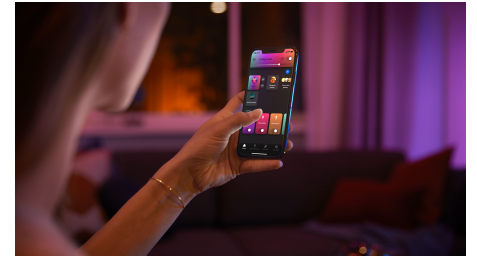

## Smart lights to help you wake up and go to sleep more naturally

Pair your Philips Hue Iris limited edition lamp with the Hue Bridge to unlock Wake up and Go to sleep routines, which help you fall asleep and wake up more naturally. The lamp's deep dimming capabilities paired with its diffused backlight allow you to wake up to your own personal sunrise in the morning as your lights gently brighten, or gradually dim warm white lights to help you drift off to sleep easier.

## Control up to 10 lights with the Bluetooth app

With the Hue Bluetooth app, you can control your Hue smart lights in a single room of your home. Add up to 10 smart lights and control them all with just the touch of a button on your mobile device.