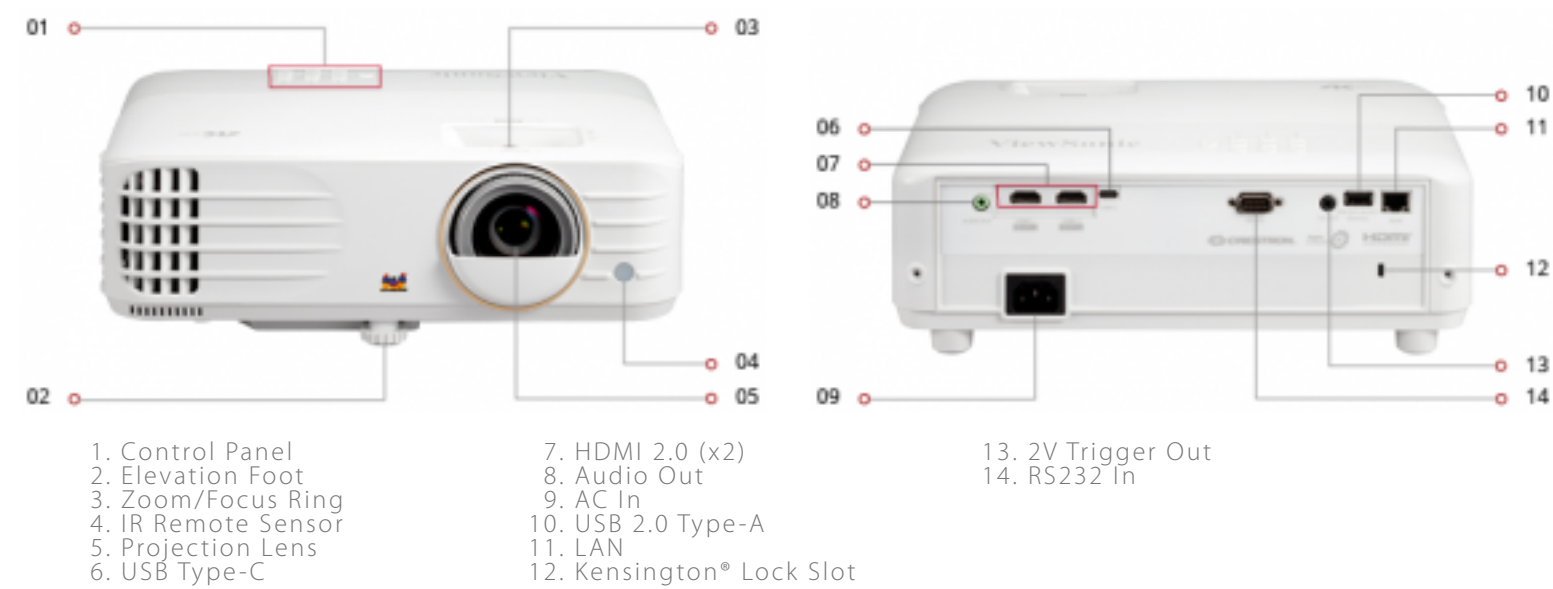

## Product Description

With incredible Ultra HD resolution, HDR/HLG support, and a high brightness of 4,000 ANSI lumens, the ViewSonic PX748-4K projector delivers stunning home entertainment around the clock: day or night, in bright rooms or dark. With an ultra-low 4.2ms input lag, 240Hz refresh rate, and USB-C connectivity for direct streaming from gaming consoles such as the Nintendo® Switch, this projector provides a whole new level of gaming. Set-up is a breeze too: 1.3x optical zoom, warping capabilities, and H/V keystone allow for more flexible mounting and easy installation with screen sizes up to 300" on nearly any surface. What's more, LAN control compatibility and a 12V trigger make this projector a perfect addition to any smart home.

#### Display:

Type:	DLP Lamp
Resolution Type:	4K (3840x2160)
Resolution:	3840 x 2160
Brightness (Lumens):	4,000 ANSI
Display Size (in.):	30 - 300 in. / 0.76 - 7.62 m
Throw Distance:	0.75m-9.76m (100"@2.50m)
Throw Ratio:	1.13-1.47
Keystone:	Vertical (+/- 40°) / Horizontal (+/- 40°)
Lens:	1.3x optical zoom
Light Source (watt):	240
Light Source Life, Normal (hours):	4000
Light Source Life, Dynamic Eco-Mode (hours):	20000
Color Depth:	1.07B Color (R/G/B 10bit)
Dynamic Contrast Ratio:	12,000:1
Aspect Ratio:	16:9