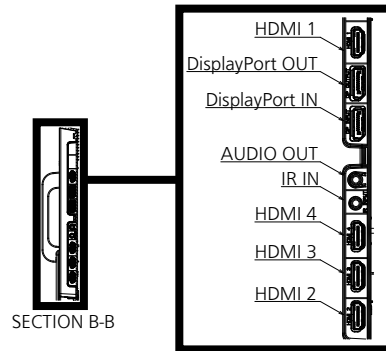

*1 : Pixel-Repetition signal (dot clock frequency 27.0 MHz) only

*2 : Following characters are abbreviation of input terminals.

H : HDMI (HDMI 1, 2, 3, 4)
 DP : Display Port
 Type-C : USB Type-C
 PC : D-sub RGB

*3 : Only for SQE1W

*4 : Signals with ○ in the Plug and Play-supported signal column are the ones written in EDID (Extended Display Identification Data) of this unit.

For signals without ○ in the Plug and Play-supported signal column, resolutions may not be selected on the PC side even if this unit supports those signals.

Note

- An auto detected signal format may be differently displayed from the actual input signal.
- The i symbols (example 1080i) means Interlaced signal.

● Terminals

View from back

Magnified figure of terminal b

Magnified figure of terminal a

Sectional view of terminal a
(SERIAL / PC / LAN / USB TYPE-C / USB TYPE-A)

Terminal a
75SQE1W Terminal (Bottom) Units : mm (inch)

	SERIAL / PC	LAN	USB TYPE-C	USB TYPE-A
A	9.3 (0.37)	9.7 (0.38)	4.8 (0.19)	6.6 (0.26)
B	3.7 (0.15)	—	—	—
C	26.4 (1.04)			
D	26.4 (1.04)			
E	69.7 (2.74)			