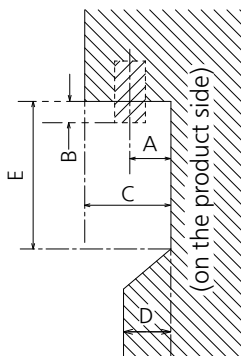

Note

- An auto detected signal format may be differently displayed from the actual input signal.
- The i symbols (example 1080i) means Interlaced signal.

● Terminals

View from back

Magnified figure of terminal b

Magnified figure of terminal a

Sectional view of terminal a
(SERIAL / PC / LAN / USB TYPE-C / USB TYPE-A)

Terminal a
75SQE1W Terminal (Bottom) Units : mm (inch)

	SERIAL / PC	LAN	USB TYPE-C	USB TYPE-A
A	9.3 (0.37)	9.7 (0.38)	4.8 (0.19)	6.6 (0.26)
B	3.7 (0.15)	—	—	—
C	26.4 (1.04)			
D	26.4 (1.04)			
E	69.7 (2.74)			