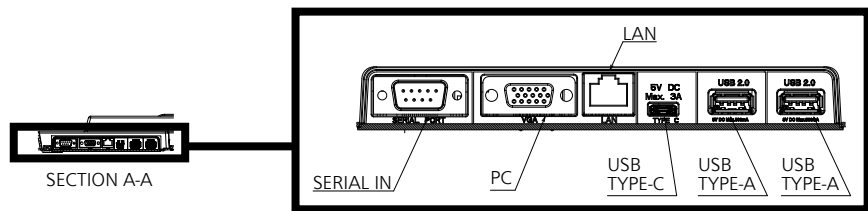

*3 : Only for SQE1W

*4 : Signals with ○ in the Plug and Play-supported signal column are the ones written in EDID (Extended Display Identification Data) of this unit.

For signals without ○ in the Plug and Play-supported signal column, resolutions may not be selected on the PC side even if this unit supports those signals.

Note

- An auto detected signal format may be differently displayed from the actual input signal.
- The i symbols (example 1080i) means Interlaced signal.

● Terminals

View from back

Magnified figure of terminal b

Magnified figure of terminal a

Sectional view of terminal a
(SERIAL / PC / LAN / USB TYPE-C / USB TYPE-A)

Terminal a
75SQE1W Terminal (Bottom) Units : mm (inch)

	SERIAL / PC	LAN	USB TYPE-C	USB TYPE-A
A	9.3 (0.37)	9.7 (0.38)	4.8 (0.19)	6.6 (0.26)
B	3.7 (0.15)	—	—	—
C	26.4 (1.04)			
D	26.4 (1.04)			
E	69.7 (2.74)			