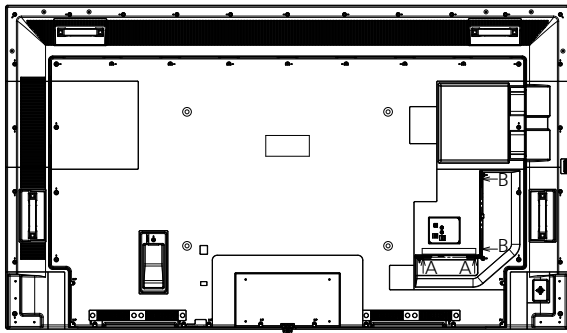

● Terminals

View from back