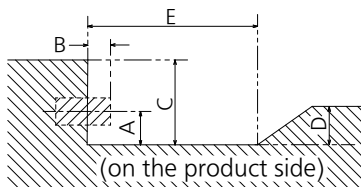

SERIAL / PC	LAN	USB TYPE-C	USB TYPE-A
A	9.3 (0.37)	9.7 (0.38)	4.8 (0.19)	6.6 (0.26)
B	3.7 (0.15)	—	—	—
C	26.4 (1.04)			
D	26.4 (1.04)			
E	69.7 (2.74)			

Sectional view of terminal b
(HDMI / DisplayPort / IR / AUDIO OUT)

Terminal b
75SQE1W Terminal (Side) Units : mm (inch)