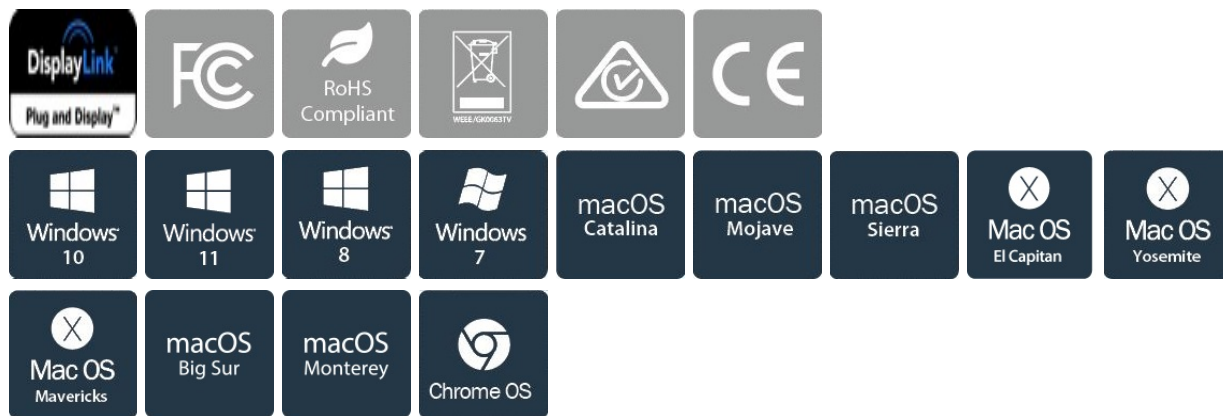

Connect your devices with six downstream USB Type-A (USB 3.0 5 Gbps) ports, two positioned on the front, and four on the back. The dock provides a GbE port and a 3.5 mm 4-position headset audio jack.

Developed to improve performance and security, StarTech.com Connectivity Tools is the only software suite on the market that works with a wide range of IT connectivity accessories. The software suite includes:

Advanced Windows Layout Utility: To setup and save custom windows layouts.

Mac Address Pass-Through Utility: To improve network security.

USB Event Monitoring Utility: To track and log connected USB devices

Wi-Fi Auto Switch Utility: Enabling users to quickly access faster network speeds via wired LAN.

For more information and to download the StarTech.com Connectivity Tools application, please visit:
www.StarTech.com/Connectivity-Tools

DK30A2DHUUE is backed by a StarTech.com 3-year warranty and free lifetime technical support.

Certifications, Reports and Compatibility

Applications

Features

- **DUAL 4K 60Hz HYBRID USB-C & USB-A DOCK:** Universal USB 3.0 docking station (5Gbps) works with USB-C & USB-A laptops/computers; Port replicator features 6-Port USB Type-A hub, Gigabit Ethernet, and 3.5mm audio jacks (headset and mic)
- **FLEXIBLE DUAL MONITOR VIDEO:** This 4K 60Hz USB-C or USB-A docking station can connect up to 2 monitors: Dual DisplayPort or Dual HDMI or DP + HDMI displays; Supports dual extended displays on MacBooks with both the Intel processor or Apple M1/M2 chip
- **6 DOWNSTREAM USB-A PORTS:** Hybrid USB C dock has a 6-port USB 3.1/3.2 Gen 1 (5Gbps) hub w/ extra USB-A ports to support devices such as keyboard, mouse, flash drive, external hard drive & printer
- **COMPATIBILITY:** USB-C port replicator is DisplayLink Certified for max. performance & compatible w/ Dell, HP, Lenovo & MacBook PCs; Windows, Chrome and macOS platforms, where mixed laptop Brands used