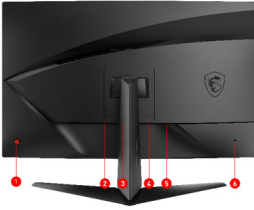

Night Vision

See every detail clearly in the dark, helping you find and attack enemies before they notice.

msi[®] MONITOR Optix G27C6

SEE BEYOND THE GAME. VISUALIZE YOUR VICTORY.

Note

Display Port: 1920 x 1080 (Up to 165Hz)
HDMI1.4: 1920 x 1080 (Up to 144Hz)
*sRGB and DCI-P3 follow CIE1976
standard

CONNECTIONS

1. 5-way joystick navigator
2. 1x HDMI (1.4)
3. 1x HDMI (1.4)
4. 1x Display Port (1.2)
5. 1x Earphone out
6. 1x Kensington Lock