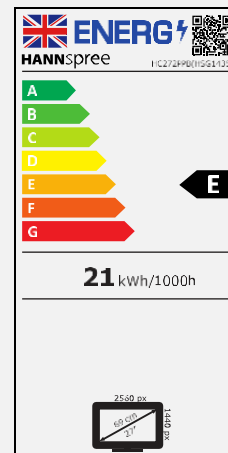

HC 272 PPB

68,6 cm / 27" Diagonal
LED Backlight – Format 16:9

- 27" 16:9 LED Backlight Monitor
- 2560 x 1440 WQHD Resolution
- 178° / 178° Ultra Wide Viewing Angle
- Triple Inputs: Display Port + HDMI + VGA
- Built-In Stereo Speakers
- Tilt and Wall-Mountable (VESA)
- Low Power Consumption
- Multi-Video Modes
- Low Blue Light Mode
- Flicker Free

68,6 cm / 27"

Part. No.: HC 272 PPB

SIZE, RESOLUTION

27"
16:9 Aspect Ratio

WQHD
2560 x 1440

CONNECTIVITY, SPEAKER

VGA
HDMI
DP

Built-In
Stereo Speaker

Display Size	68,6cm / 27" Diagonal
Panel Type	TFT – LED Backlight AHVA Panel (*)
Aspect Ratio	16:9
Resolution (H x V)	2560 x 1440 WQHD
Brightness	300cd/m ² (Typical)
Contrast (Typ.)	1.000:1 (Typical)
Contrast (Active)	10.000.000:1 (Active)
Viewing Angle L/R; U/D	178° H – 178° V (CR >10)
Response Time	5 msec (OD)
Pixel Pitch	0,2331 (H) x 0,2331 (V) mm
Panel Surface	Anti-Glare, 3H Hardness Coating
Display Colors	1.07B Colors
Horizontal Frequency	31 ~ 89 kHz
Vertical Frequency	56 ~ 75 Hz
Max Display Frequency	2560 x 1440 @ 60Hz
Input 1	D-Sub (VGA)
Input 2	HDMI 1.4
Input 3 & 4	Display Port 1.2 / Audio In
Buil-in Speakers	Yes, 2W x 2
Power Consumption	On: 21,4W; Stand-by: 0,3W; Off: 0,2W
Power Range	External PSU DC: 12V – 4A AC 100 ~ 240 Volt; 50 ~ 65 Hz
Product Dimensions	623,5 x 43,3 x 460 mm without stand (W x D x H)
Packing Dimensions	674 x 134 x 513 mm (W x D x H)
Net / Gross Weight	4,4 Kg / 6 Kg (±0,3 Kg)

VESA Mounting	100 x 100 mm
Monitor Stand	Fixed Stand
Tilt / Kensington Lock	-5° ~ 15° (±2°) / Yes
Pivot / Swivel	- / -
Controls	MENU / ▲ / ▼ / EXIT / POWER
Color	5500K / 6500K / 9300K / User Modes
Preset Mode	PC, ECO, Movie, Game Modes
On Screen Display	7 OSD Languages
Other Features	Flicker Free / Low Blue Light Mode
Accessory	External Power Supply (1,2m); Power Cable (1,5m); HDMI Cable (1,5m); Warranty Card; Quick Start Guide