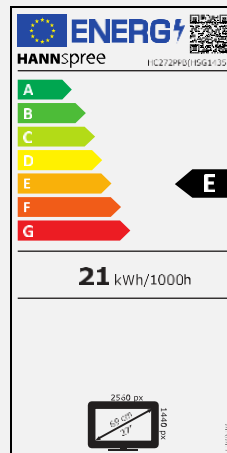

HC 272 PPB

68,6 cm / 27" Diagonal
LED Backlight – Format 16:9

- 27" 16:9 LED Backlight Monitor
- 2560 x 1440 WQHD Resolution
- 178° / 178° Ultra Wide Viewing Angle
- Triple Inputs: Display Port + HDMI + VGA
- Built-In Stereo Speakers
- Tilt and Wall-Mountable (VESA)
- Low Power Consumption
- Multi-Video Modes
- Low Blue Light Mode
- Flicker Free

68,6 cm / 27"

Part. No.: HC 272 PPB

SIZE, RESOLUTION

27"
16:9 Aspect Ratio

WQHD
2560 x 1440

CONNECTIVITY, SPEAKER

VGA
HDMI
DP

Built-In
Stereo Speaker

Display Size	68,6cm / 27" Diagonal
Panel Type	TFT – LED Backlight AHVA Panel (*)
Aspect Ratio	16:9
Resolution (H x V)	2560 x 1440 WQHD
Brightness	300cd/m ² (Typical)
Contrast (Typ.)	1.000:1 (Typical)
Contrast (Active)	10.000.000:1 (Active)
Viewing Angle L/R; U/D	178° H – 178° V (CR >10)
Response Time	5 msec (OD)
Pixel Pitch	0,2331 (H) x 0,2331 (V) mm
Panel Surface	Anti-Glare, 3H Hardness Coating
Display Colors	1.07B Colors
Horizontal Frequency	31 ~ 89 kHz
Vertical Frequency	56 ~ 75 Hz
Max Display Frequency	2560 x 1440 @ 60Hz
Input 1	D-Sub (VGA)
Input 2	HDMI 1.4
Input 3 & 4	Display Port 1.2 / Audio In
Buil-in Speakers	Yes, 2W x 2
Power Consumption	On: 21,4W; Stand-by: 0,3W; Off: 0,2W
Power Range	External PSU DC: 12V – 4A AC 100 ~ 240 Volt; 50 ~ 65 Hz
Product Dimensions	623,5 x 43,3 x 460 mm without stand (W x D x H)
Packing Dimensions	674 x 134 x 513 mm (W x D x H)
Net / Gross Weight	4,4 Kg / 6 Kg (±0,3 Kg)

VESA Mounting	100 x 100 mm
Monitor Stand	Fixed Stand
Tilt / Kensington Lock	-5° ~ 15° (±2°) / Yes
Pivot / Swivel	- / -
Controls	MENU / ▲ / ▼ / EXIT / POWER
Color	5500K / 6500K / 9300K / User Modes
Preset Mode	PC, ECO, Movie, Game Modes
On Screen Display	7 OSD Languages
Other Features	Flicker Free / Low Blue Light Mode
Accessory	External Power Supply (1,2m); Power Cable (1,5m); HDMI Cable (1,5m); Warranty Card; Quick Start Guide