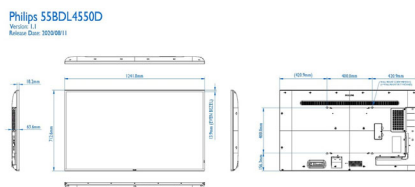

Power

- Standby power consumption: 0.5 W
- Mains power: 100 ~ 240 VAC, 50 ~ 60 Hz
- Consumption (Typical): 120 W
- Consumption (Max): 180 W

Operating conditions

- Temperature range (operation): 0 ~ 40 °C
- Temperature range (storage): -20 ~ 60 °C
- Altitude: 0 ~ 3000 m
- MTBF: 50,000 hour(s)
- Humidity range (operation)[RH]: 20 - 80% RH (No condensation)
- Humidity range (storage) [RH]: 5 - 95% RH (No condensation)

Sound

- Built-in speakers: 2 x 10W RMS

Accessories

- Included accessories: Quick start guide, RS232 cable, AC Power Cord, HDMI cable, Remote Control & AAA Batteries
- Stand: BM05922(Optional)
- Included Accessories: RS232 daisy-chain cable, Philips logo (x1), Screws, USB Cover (x1), AC Switch Cover

Multimedia Applications

- USB Playback Audio: AAC, HEAAC, MPEG
- USB Playback Picture: BMP, JPEG, PNG
- USB Playback Video: MPEG, H.263, H.264, H.265, VP8

Miscellaneous

- On-Screen Display Languages: English, French, German, Spanish, Polish, Turkish, Russian, Italian, Simplified Chinese, Traditional Chinese, Arabic, Japanese, Danish, Dutch, Finnish, Norwegian, Portuguese, Swedish
- Regulatory approvals: CE, RoHS, BSMI, CB, FCC, Class A, VCCI, CCC, CU, EMF, ETL, PSB
- Warranty: 3 year warranty

Issue date 2021-02-19

Version: 2.0.1

12 NC: 8670 001 68859
EAN: 87 12581 76893 5

© 2021 Koninklijke Philips N.V.
All Rights reserved.

Specifications are subject to change without notice.
Trademarks are the property of Koninklijke Philips N.V.
or their respective owners.

www.philips.com