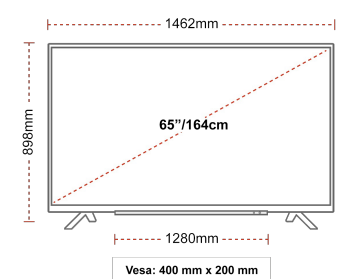

## DISPLAY

Screen Size (inch / cm)	65" / 164cm
Panel Type	DLED
Resolution	Ultra HD (3840 x 2160)
Brightness	350

## MECHANICAL

Boxed dimensions (mm)	1620 x 165 x 1010
Dimensions with stand (mm)	1462 x 245 x 898
Dimensions without Stand (mm)	1462 x 74 x 843
Gross Weight (kg)	27,5
Net Weight (kg)	20,5
VESA (Wall mount) WxH	400mm x 200mm