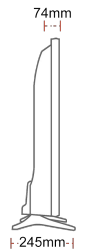

SIDE

BACK

## DISPLAY

Screen Size (inch / cm)	65" / 164cm
Panel Type	DLED
Resolution	Ultra HD (3840 x 2160)
Brightness	350