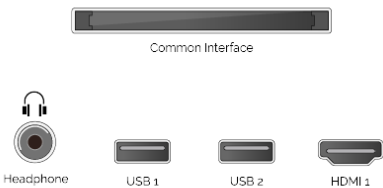

4K UHD HDR

Awarded the 4K HDR Ultra HD logo, all our 4K HDR TVs have been proven to deliver and faithfully display 4K HDR content in all its glory.

TRU Picture Engine

TRU Picture Technology provides smooth, upscaled and more detailed viewing whatever you're watching.

Dolby Vision HDR

Immerse yourself in the on-screen action with one of our Toshiba Dolby Vision compatible TVs. The preferred HDR video format of movie makers around the world, Dolby Vision uses dynamic metadata to read and calculate exactly the right brightness level for every TV frame.

HDR10 & HLG (Hybrid Log Gamma)

Bringing you more ways to access HDR content, our TVs not only support the standard HDR video format, HDR10, but also Hybrid Log Gamma or "HLG". This compatibility with HLG future-proofs our models, so that one day you will be able to watch HDR over the air broadcasts.

SIDE

BACK