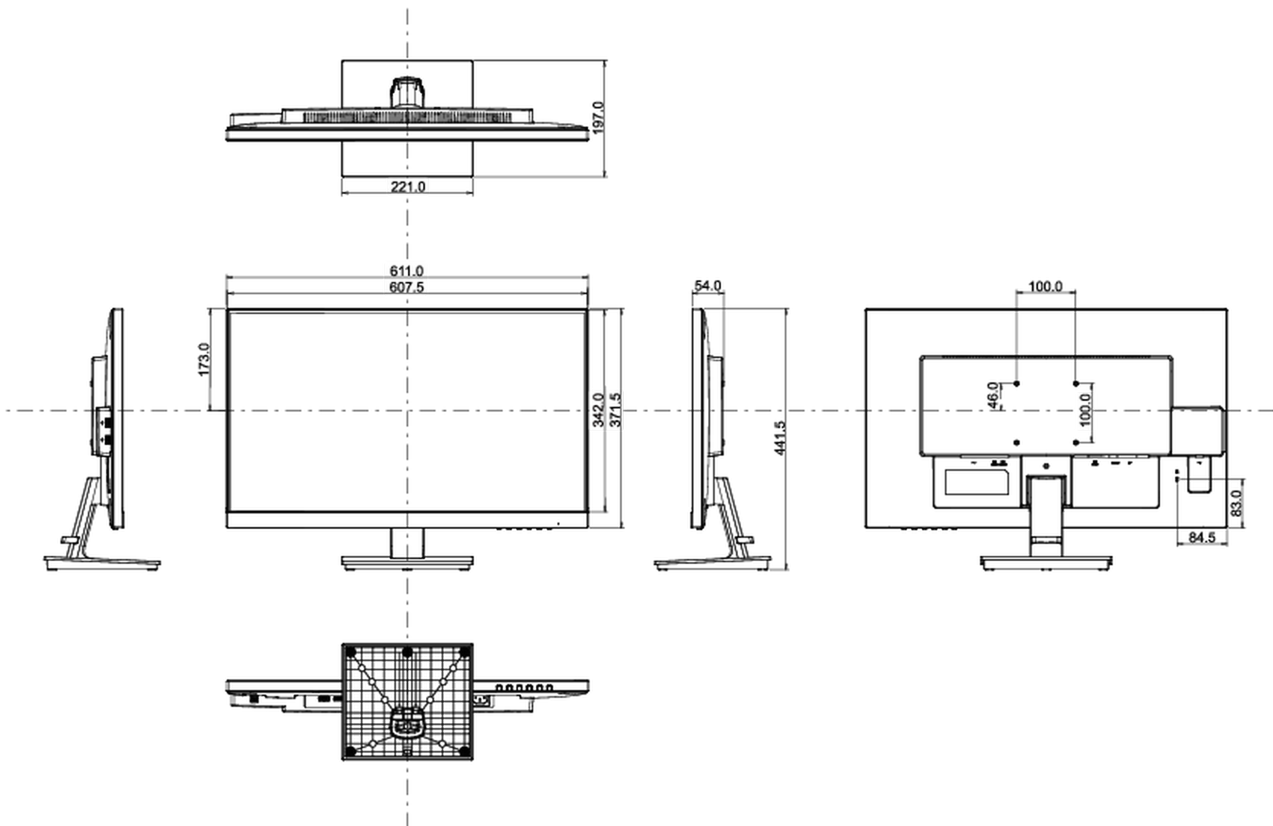

04 MECHANICAL

Display position adjustments	tilt
Tilt angle	22° up; 5° down
VESA mounting	100 x 100mm
Cable management system	yes

05 ACCESSORIES INCLUDED

Cables	power, USB, HDMI, DP
Other	quick start guide, safety guide

08 DIMENSIONS / WEIGHT

Product dimensions W x H x D	611 x 441.5 x 197mm
Box dimensions W x H x D	690 x 140 x 451mm
Weight (without box)	5kg
Weight (with box)	7kg
EAN code	4948570115204

09 EU ENERGY EFFICIENCY LABEL